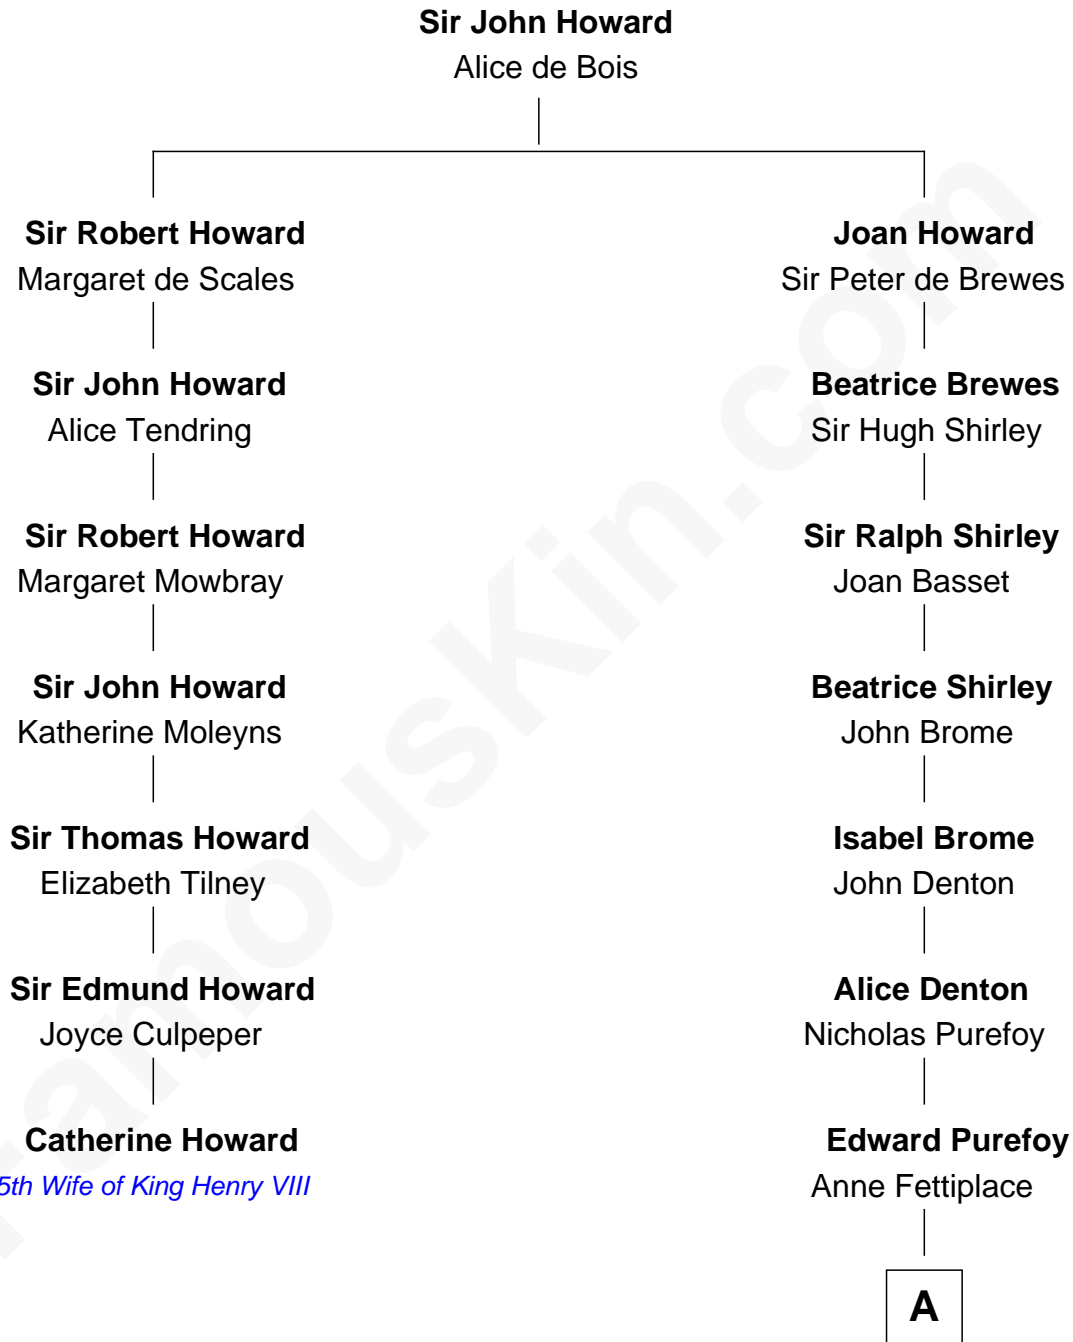

FamousKin.com

Relationship Chart of

Catherine Howard

5th Wife of King Henry VIII

6th cousin 9 times removed of

Nicholas Gilman

Signer of the U.S. Constitution

A

Mary Purefoy
Thomas Thorne

Susanna Thorne
Roger Dudley

Gov. Thomas Dudley
Dorothy York

Patience Dudley
Maj. Gen. Daniel Denison

Elizabeth Denison
Rev. John Rogers

Rev. Nathaniel Rogers
Sarah Purkiss

Elizabeth Rogers
Rev. John Taylor