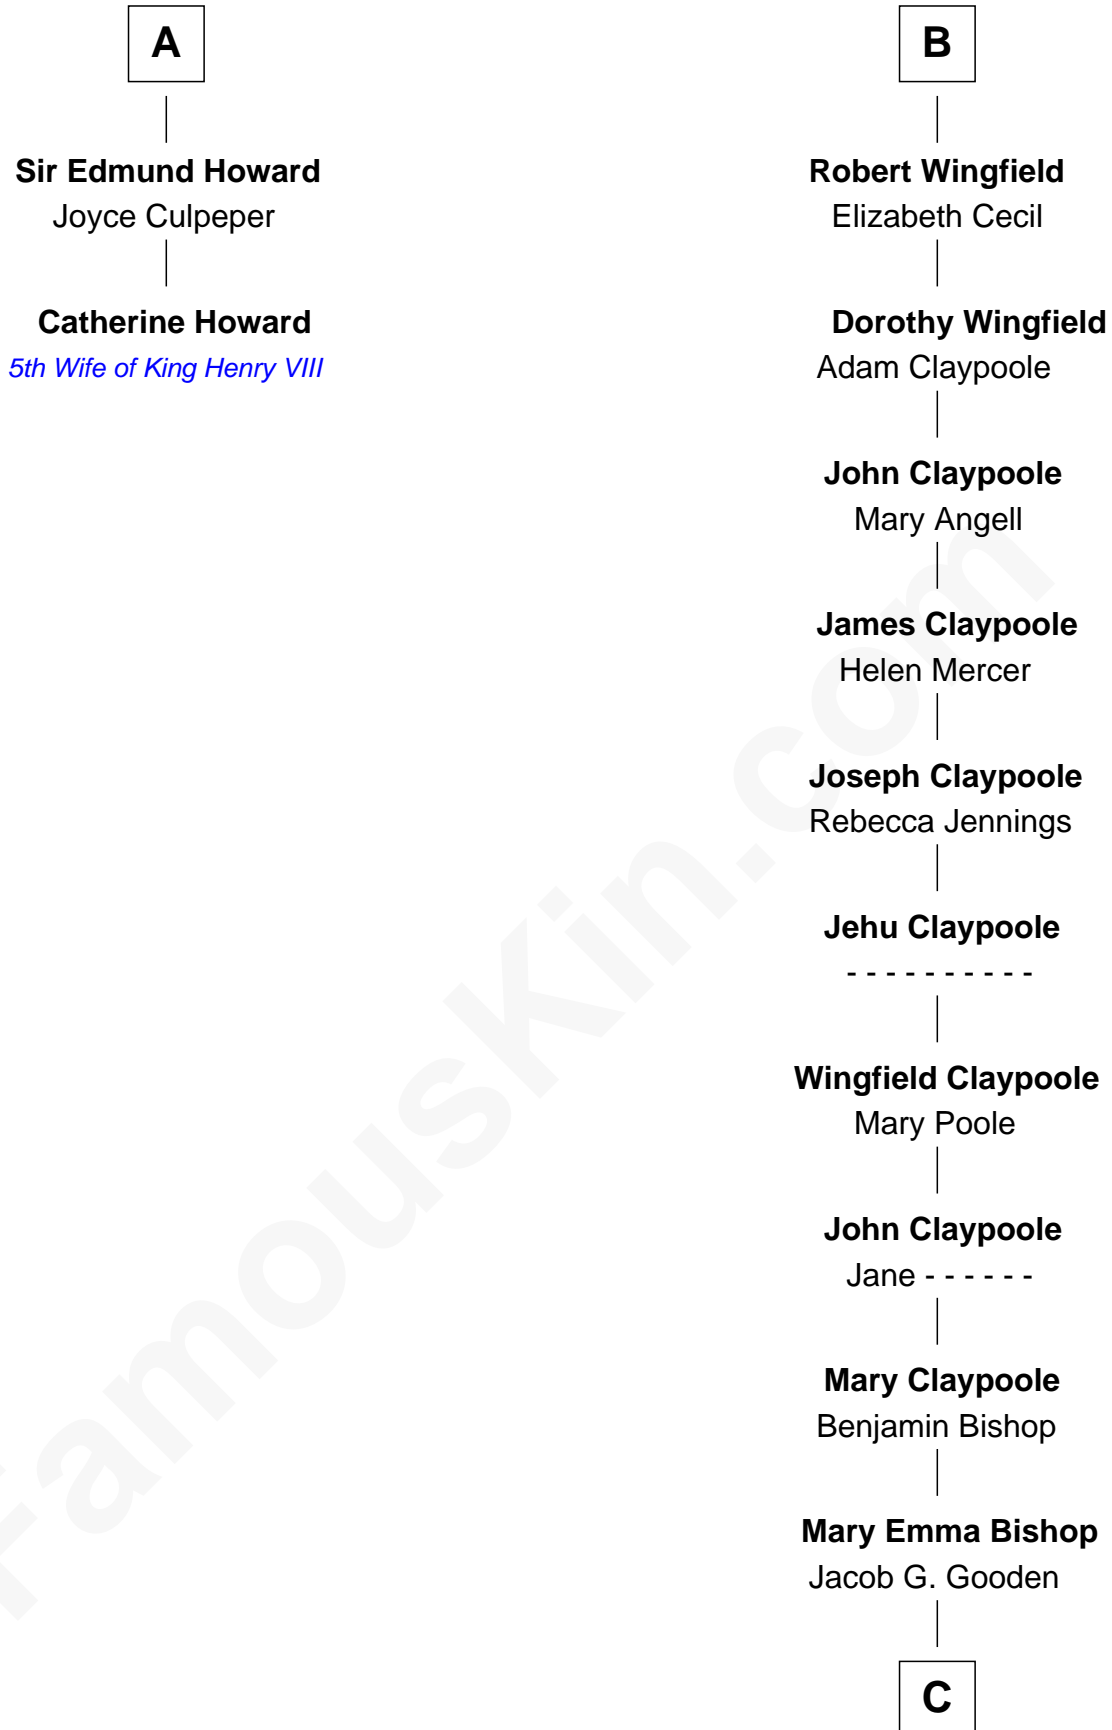

FamousKin.com
Relationship Chart of
Catherine Howard
5th Wife of King Henry VIII

8th cousin 12 times removed of

Valerie Bertinelli
Television Actress

C

Ida P. Gooden
Joseph D. Carvin

Lester Vodges Carvin
Elizabeth - - - - -