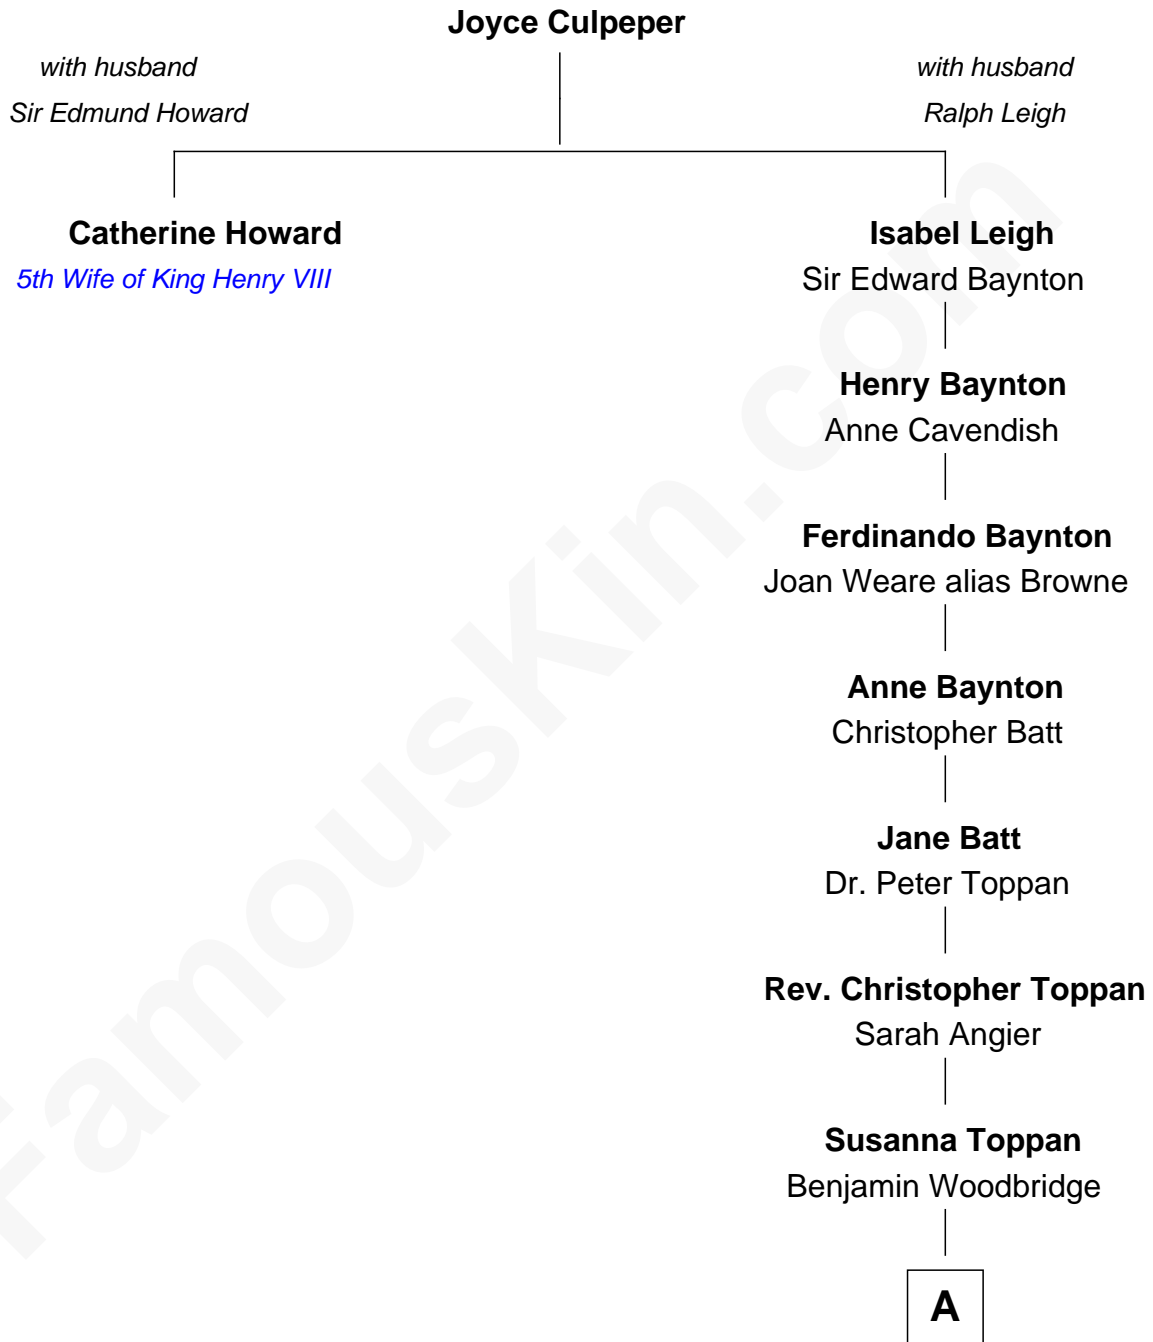

FamousKin.com Relationship Chart of

Catherine Howard

5th Wife of King Henry VIII

10th great-grandaunt of

Tennessee Williams

Author of A Streetcar Named Desire

A

Mary Woodbridge

Edwina Dakin

Tennessee Williams

Author of A Streetcar Named Desire