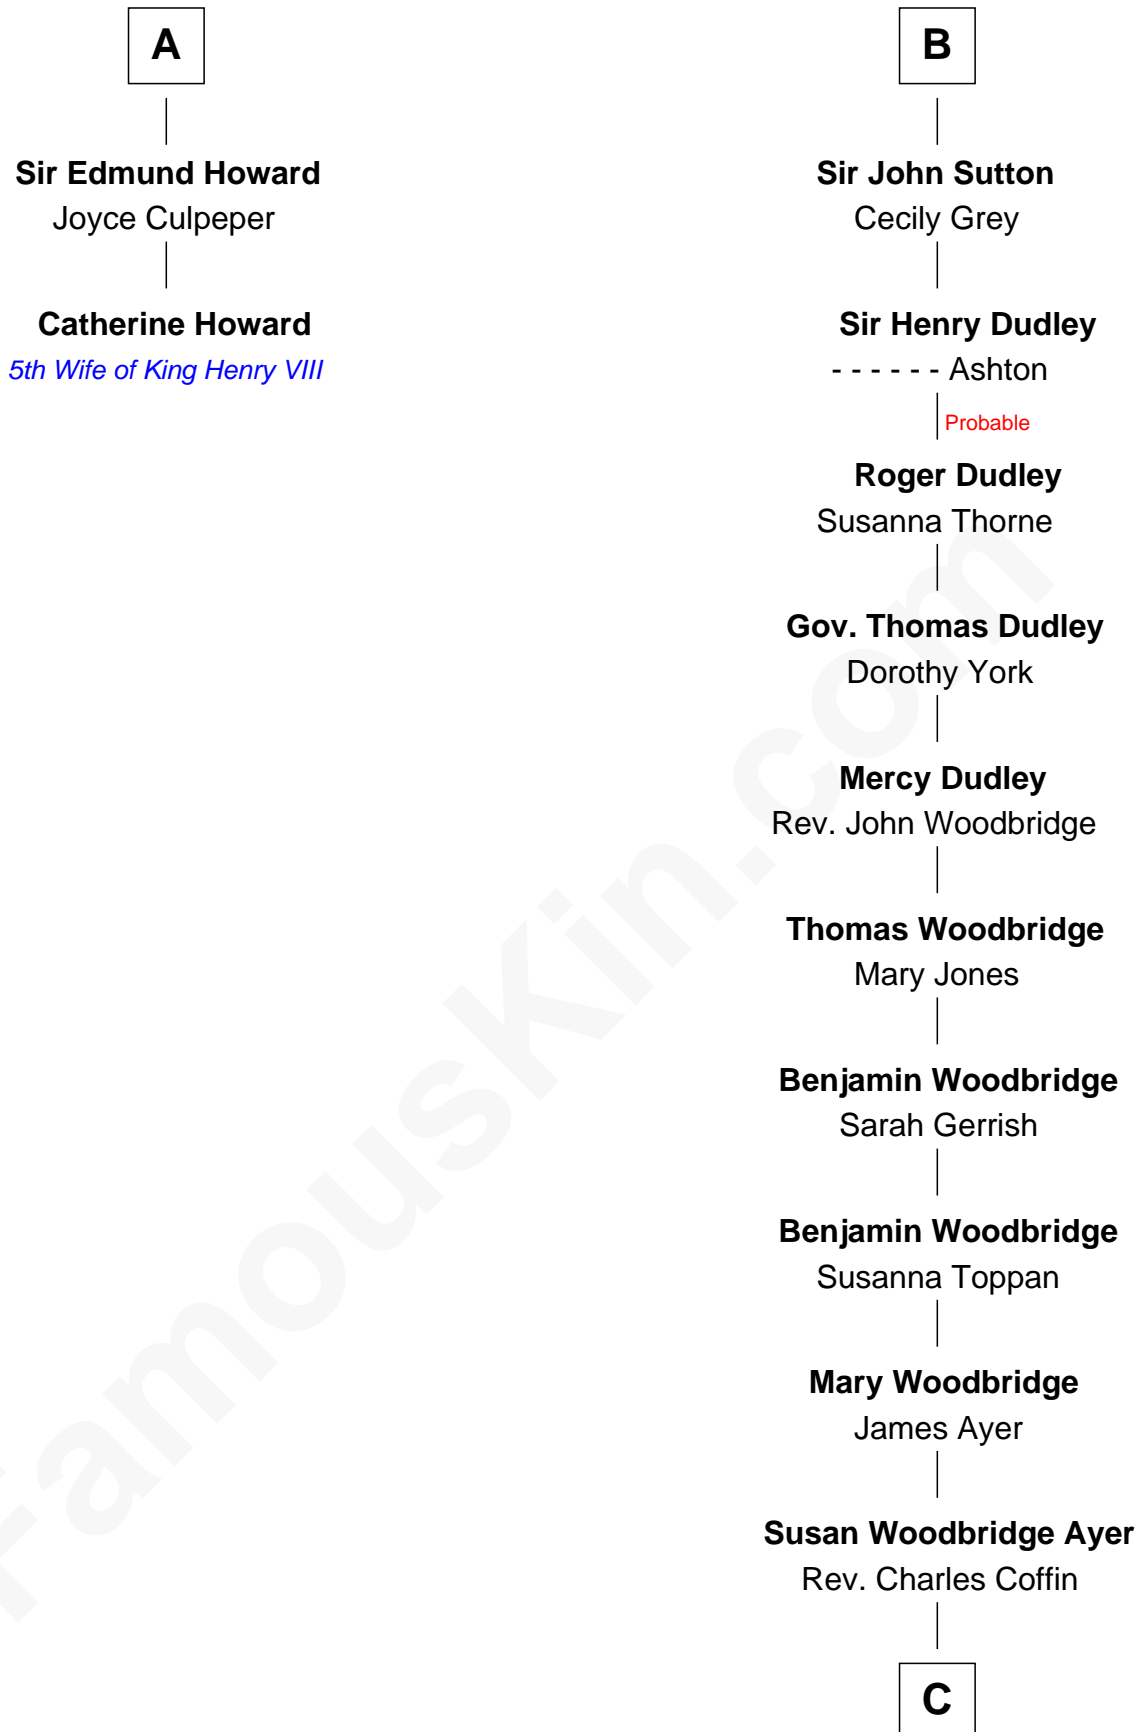

# FamousKin.com Relationship Chart of

**Catherine Howard**

*5th Wife of King Henry VIII*

8th cousin 12 times removed of

**Tennessee Williams**

*Author of A Streetcar Named Desire*

**C**

—  
**Cornelius Worcester Coffin**

Nancy McCorkle

—  
**Isabelle Coffin**

Thomas Lanier Williams

—  
**Cornelius Coffin Williams**

Edwina Dakin

—  
**Tennessee Williams**

*Author of [A Streetcar Named Desire](#)*