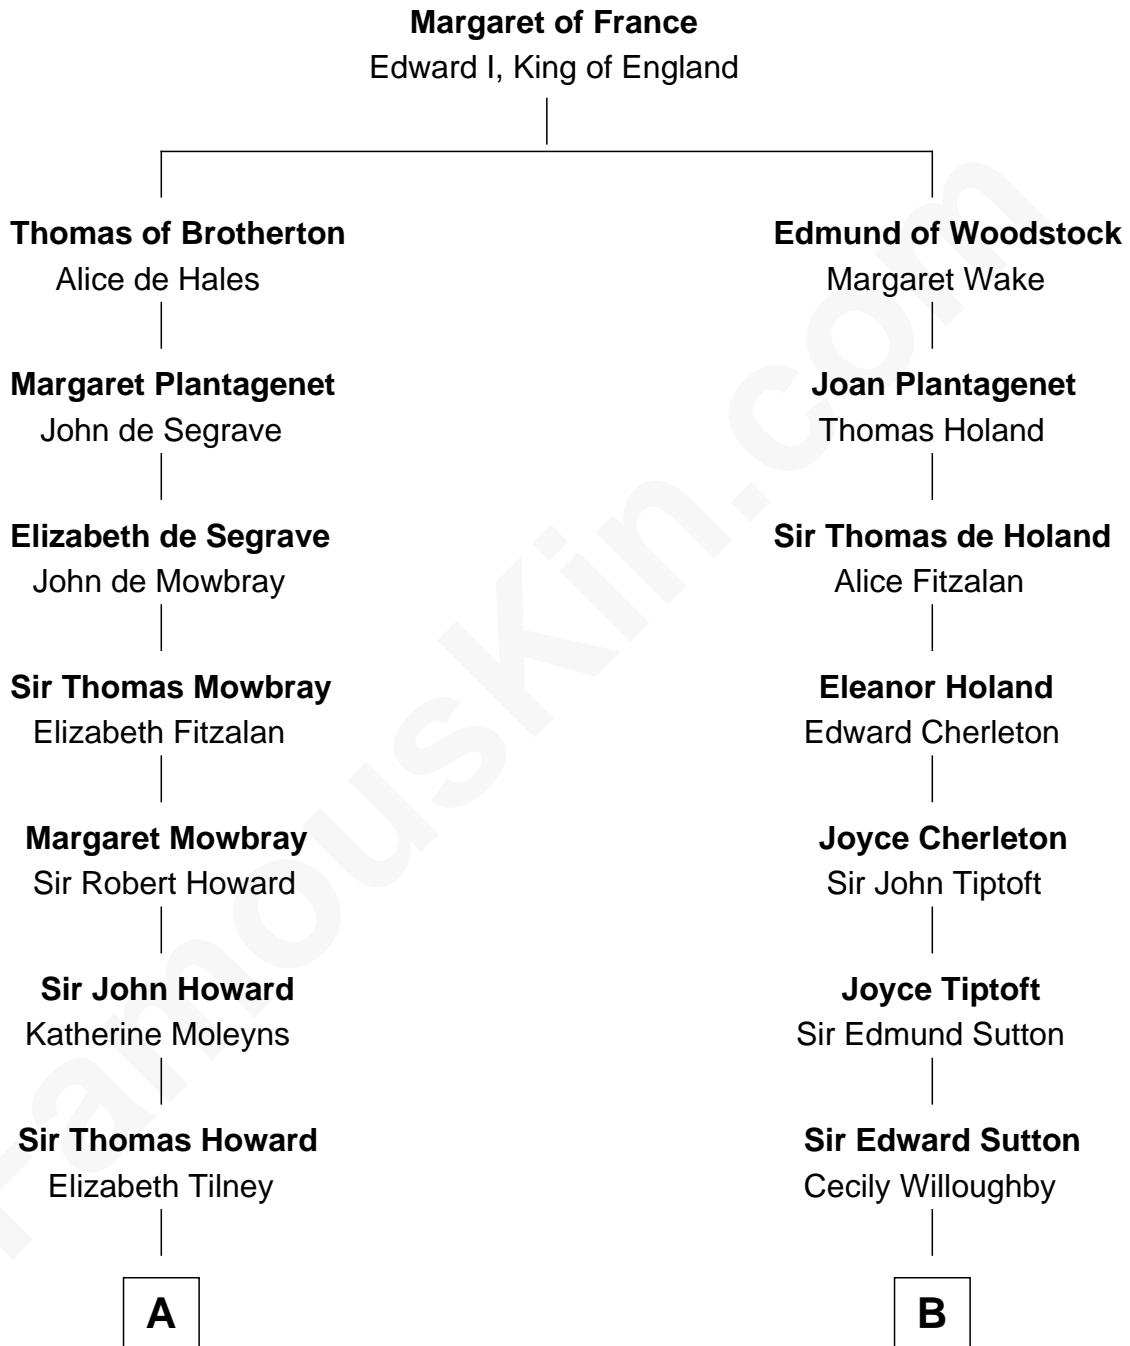

# FamousKin.com Relationship Chart of

**Catherine Howard**

*5th Wife of King Henry VIII*

8th cousin 12 times removed of

**Tennessee Williams**

*Author of A Streetcar Named Desire*

**C**

—  
**Cornelius Worcester Coffin**

Nancy McCorkle

—  
**Isabelle Coffin**

Thomas Lanier Williams

—  
**Cornelius Coffin Williams**

Edwina Dakin

—  
**Tennessee Williams**

*Author of [A Streetcar Named Desire](#)*