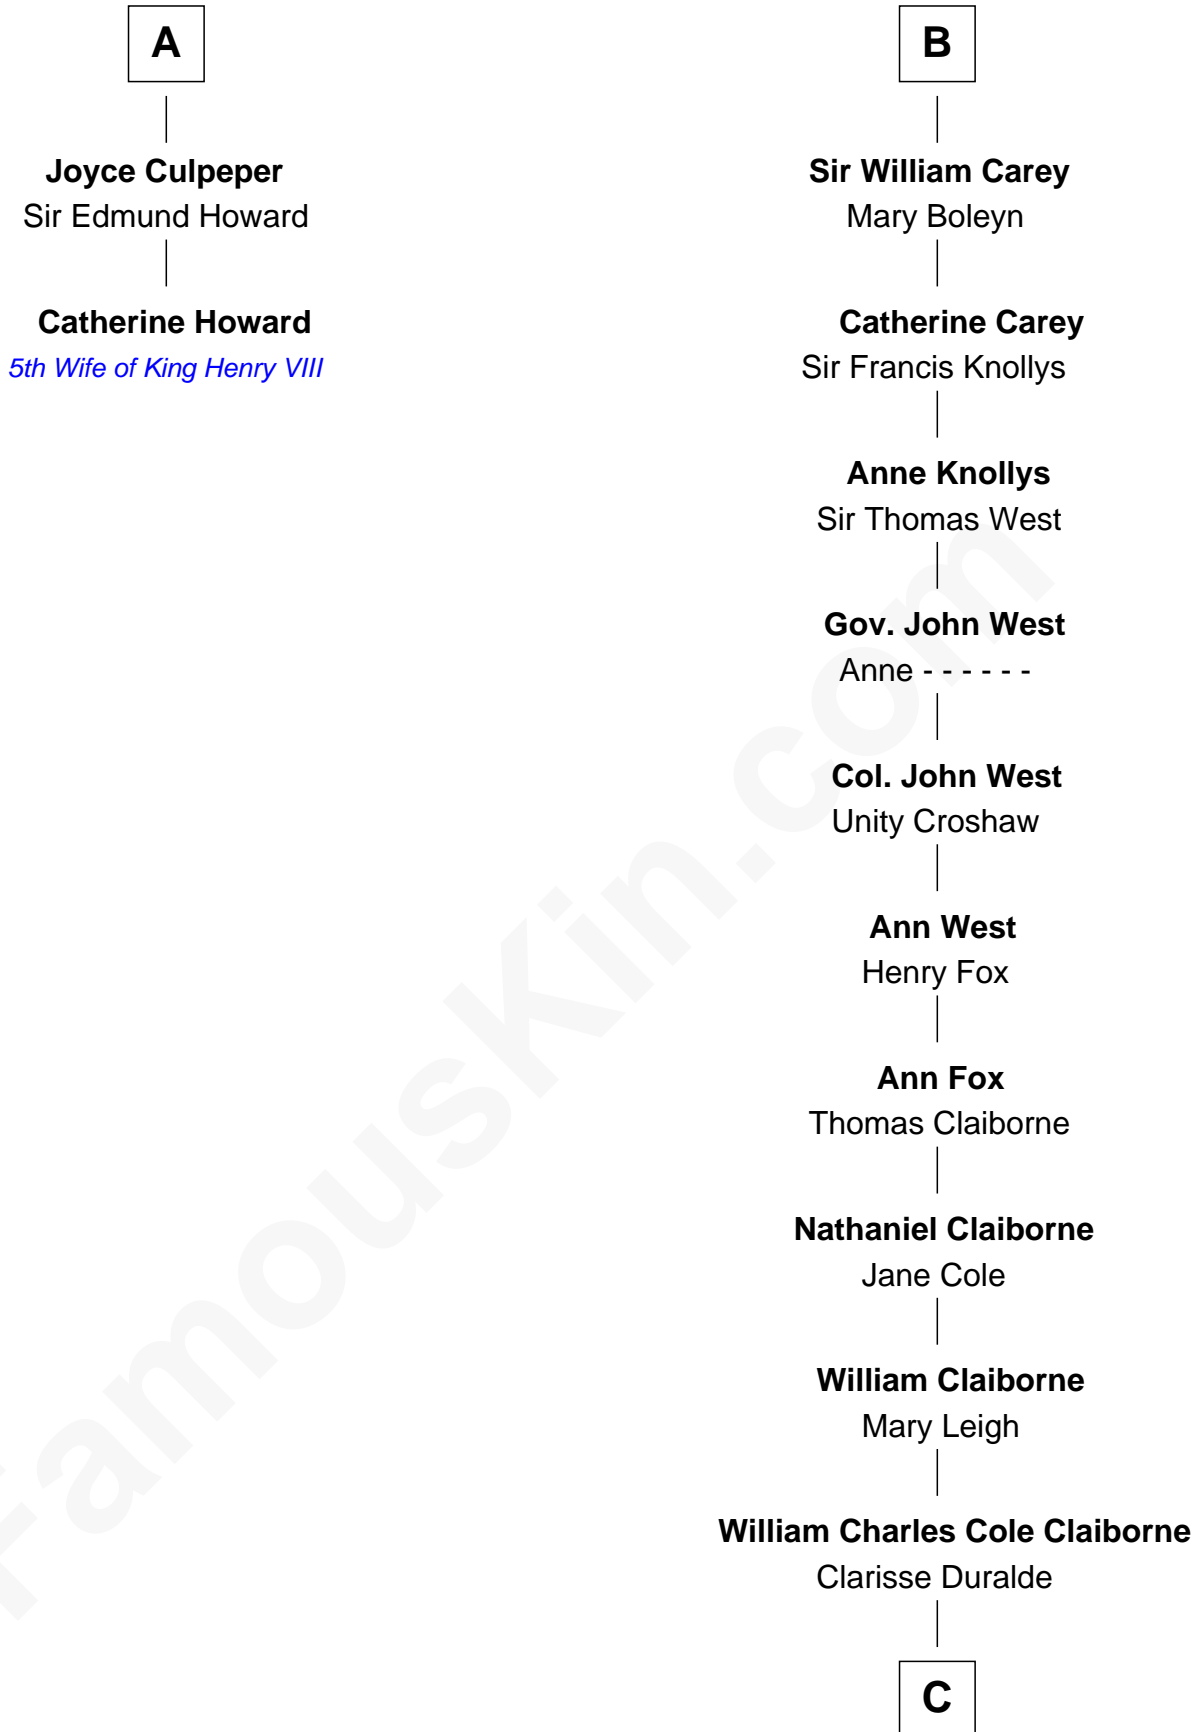

# FamousKin.com Relationship Chart of

**Catherine Howard**

*5th Wife of King Henry VIII*

8th cousin 12 times removed of

**Liz Claiborne**

*Fashion Designer and Founder of Liz Claiborne Inc.*

**C**

William Charles Cole Claiborne