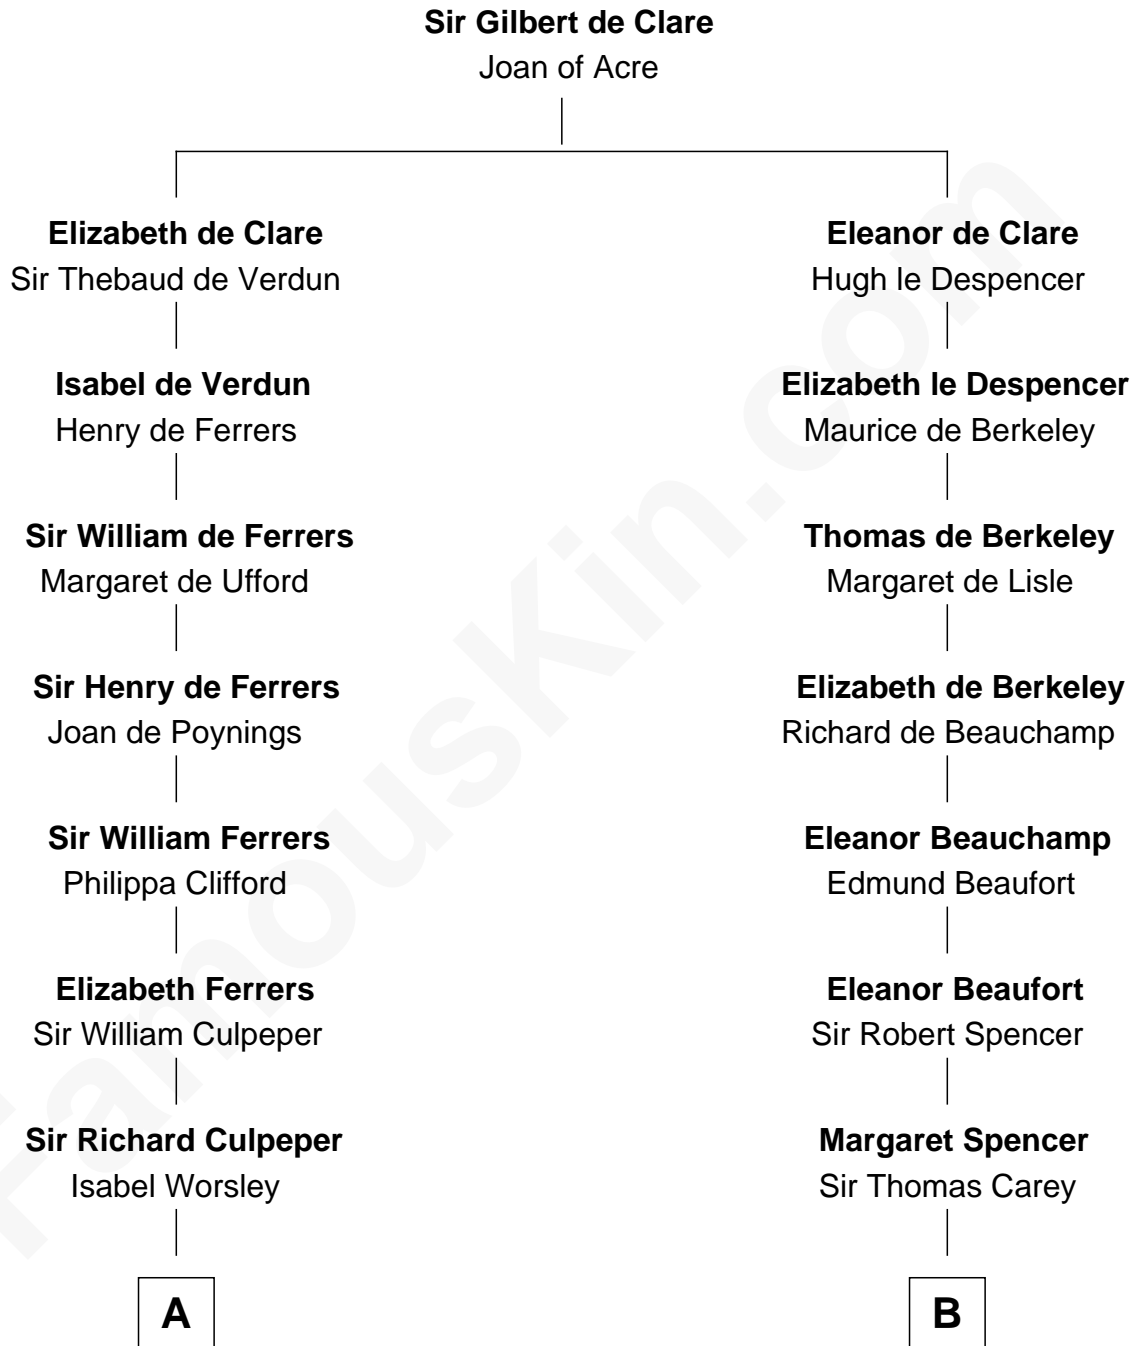

# FamousKin.com Relationship Chart of

**Catherine Howard**

*5th Wife of King Henry VIII*

8th cousin 12 times removed of

**Liz Claiborne**

*Fashion Designer and Founder of Liz Claiborne Inc.*

**C**

William Charles Cole Claiborne

Louise de Balathier

Fernand Claiborne

Marie Louise Villeré

Omer Villere Claiborne

Carolyn Louise Fenner

Liz Claiborne

*Found of Liz Claiborne Inc.*

FamousKin.com