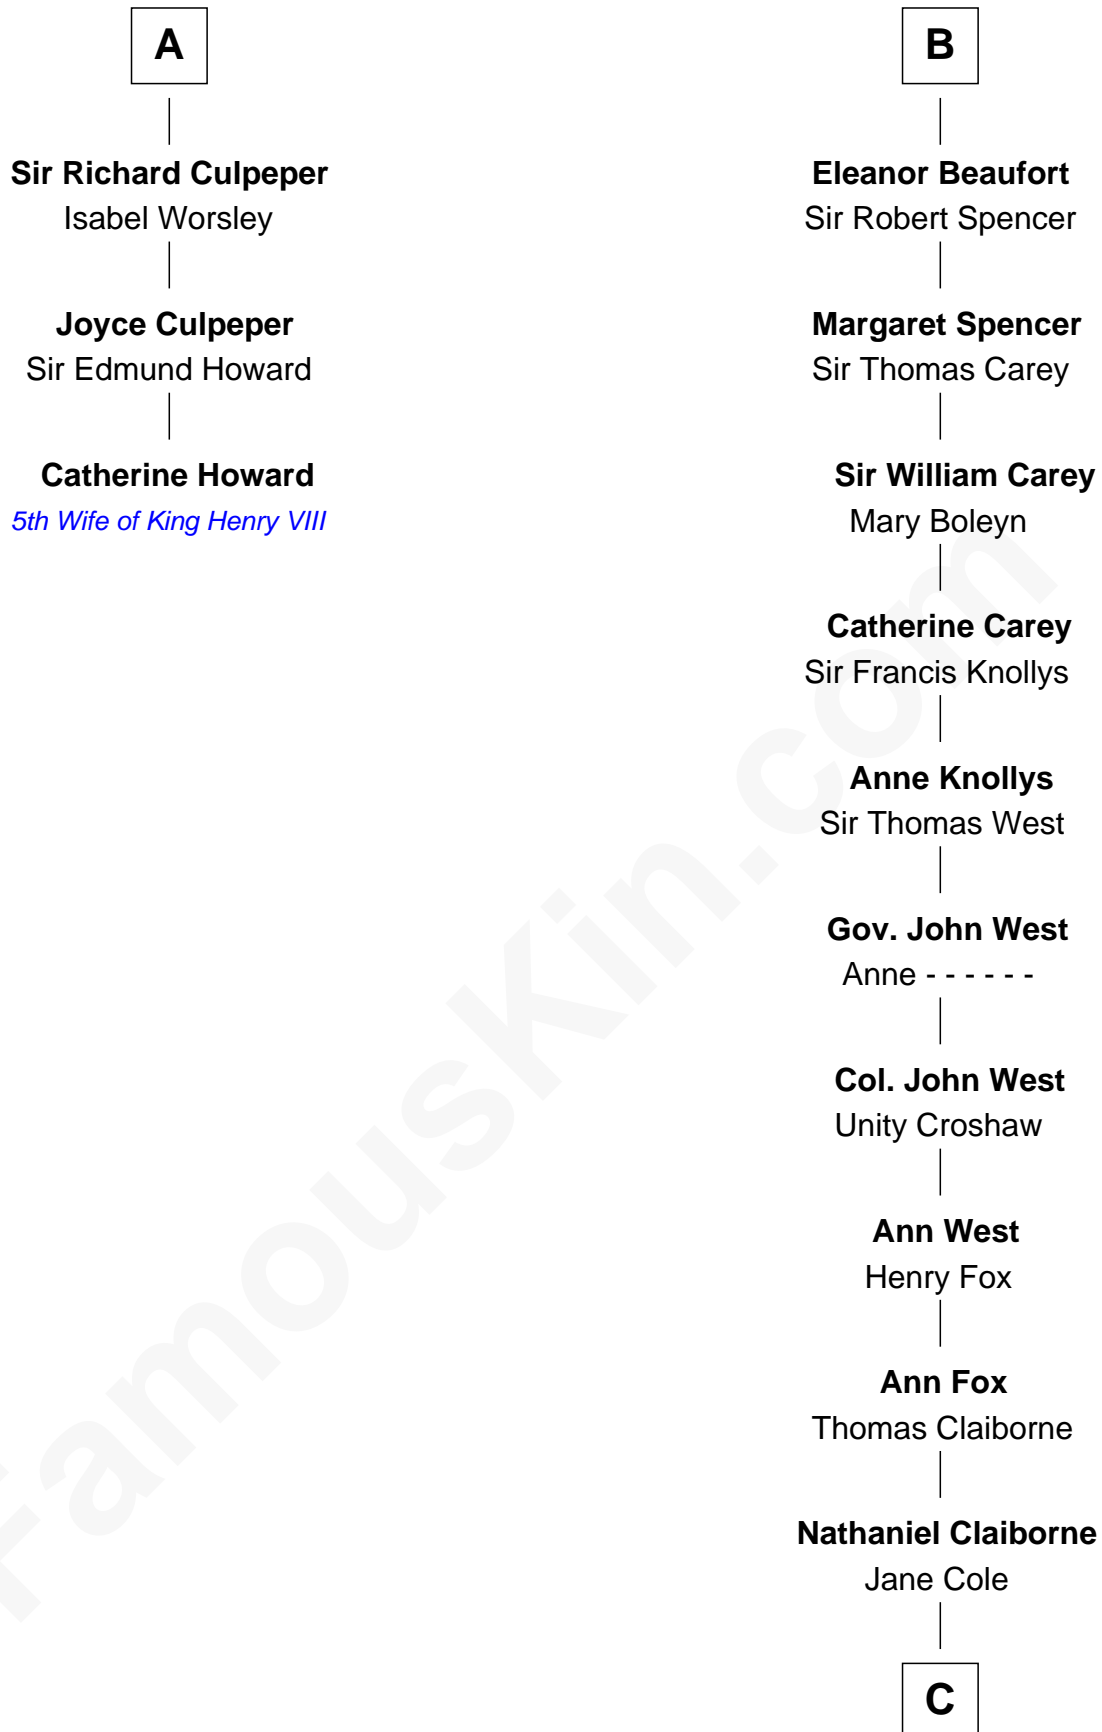

# FamousKin.com Relationship Chart of

**Catherine Howard**

*5th Wife of King Henry VIII*

9th cousin 9 times removed of

**William C. C. Claiborne**

*1st Governor of Louisiana*

**Sir William de Ferrers**

Margaret de Quincy

Sir Thomas de Berkeley

**Sir Maurice de Berkeley**

Eve la Zouche

**Thomas de Berkeley**

Margaret de Mortimer

**Maurice de Berkeley**

Elizabeth le Despencer

**Thomas de Berkeley**

Margaret de Lisle

**Elizabeth de Berkeley**

Richard de Beauchamp

**Eleanor Beauchamp**

Edmund Beaufort

**B**

**C**

William Claiborne