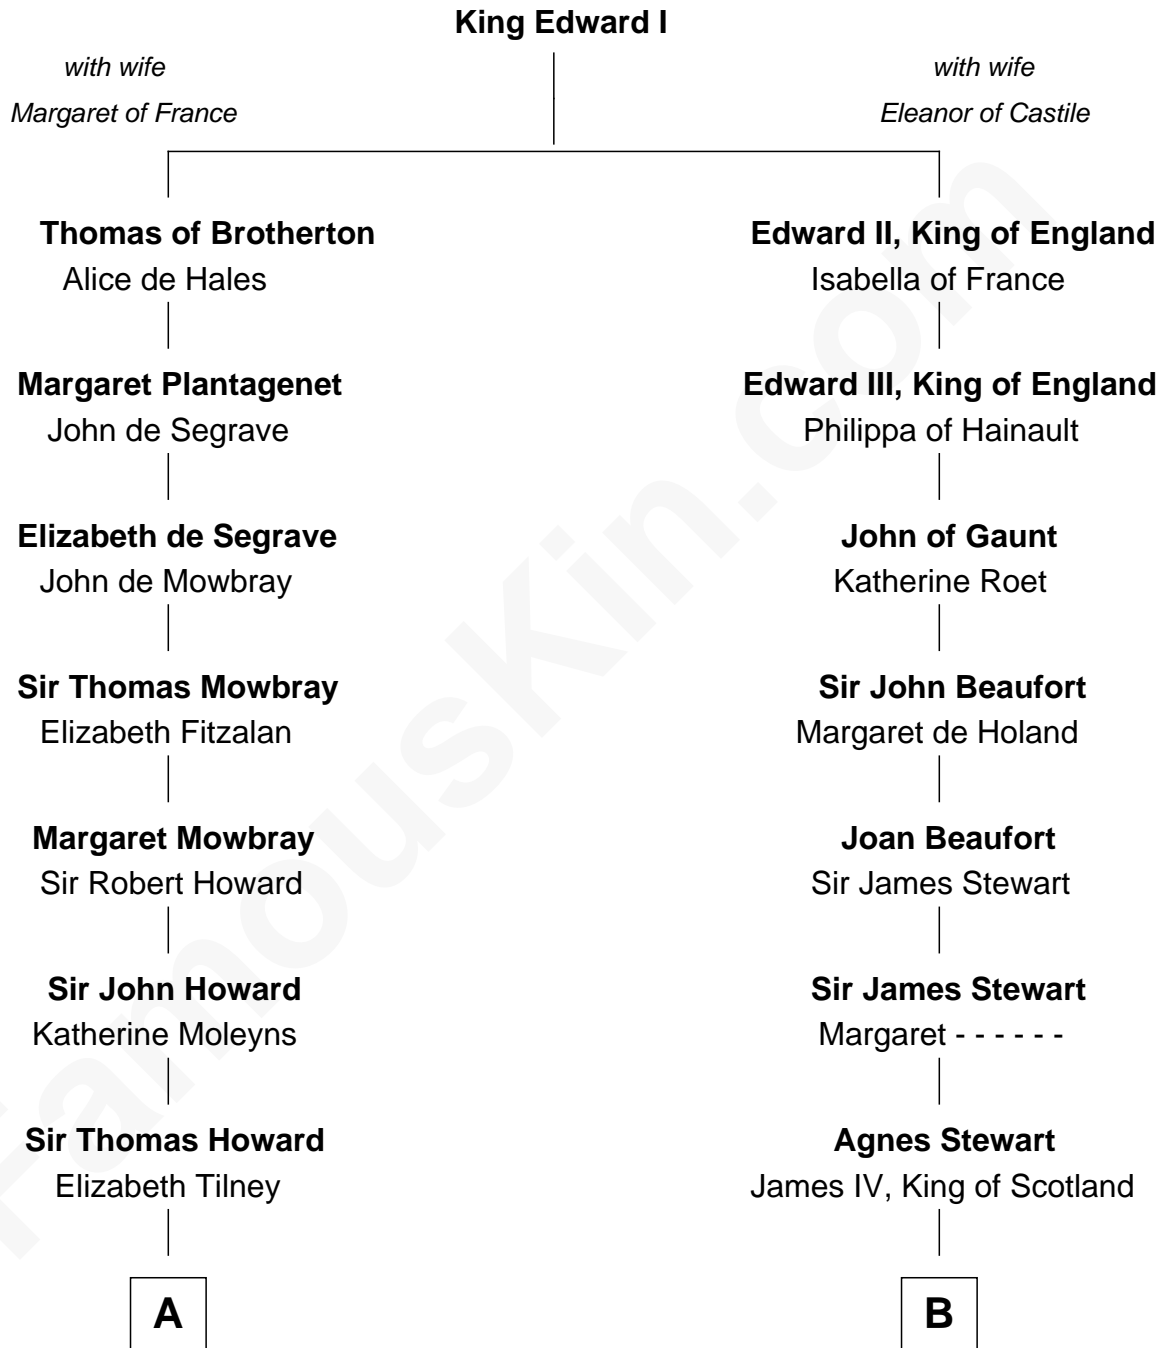

# FamousKin.com Relationship Chart of

**Catherine Howard**

*5th Wife of King Henry VIII*

8th cousin 13 times removed of

**Howard Dean**

*79th Governor of Vermont*

C

**James William Maitland**

Agnes Jane O'Reilly

**Thomas A. Maitland**

Helen Abby Van Voorhis

**James William Maitland**

Sylvia Wigglesworth

**Andrea Belden Maitland**

Howard Brush Dean

**Howard Dean**

*79th Governor of Vermont*