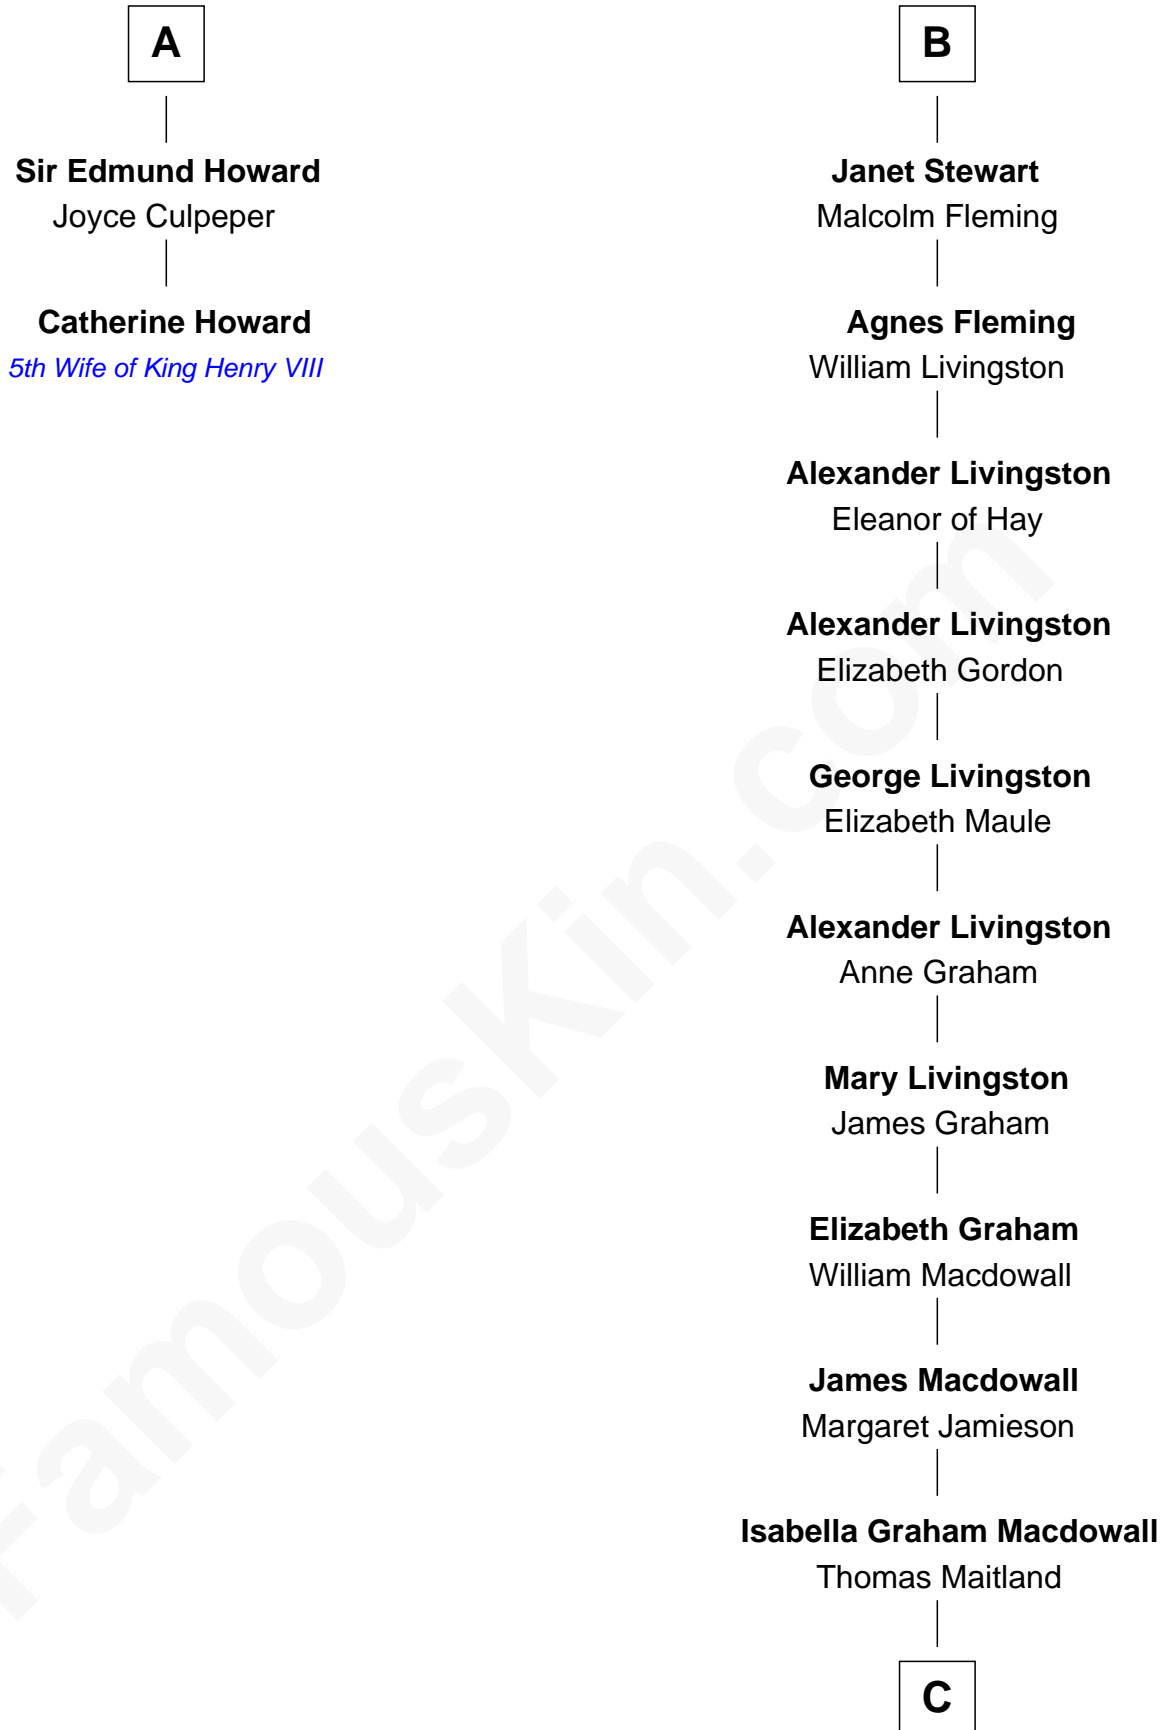

# FamousKin.com Relationship Chart of

**Catherine Howard**

*5th Wife of King Henry VIII*

8th cousin 13 times removed of

**Howard Dean**

*79th Governor of Vermont*

C

**James William Maitland**

Agnes Jane O'Reilly

**Thomas A. Maitland**

Helen Abby Van Voorhis

**James William Maitland**

Sylvia Wigglesworth

**Andrea Belden Maitland**

Howard Brush Dean

**Howard Dean**