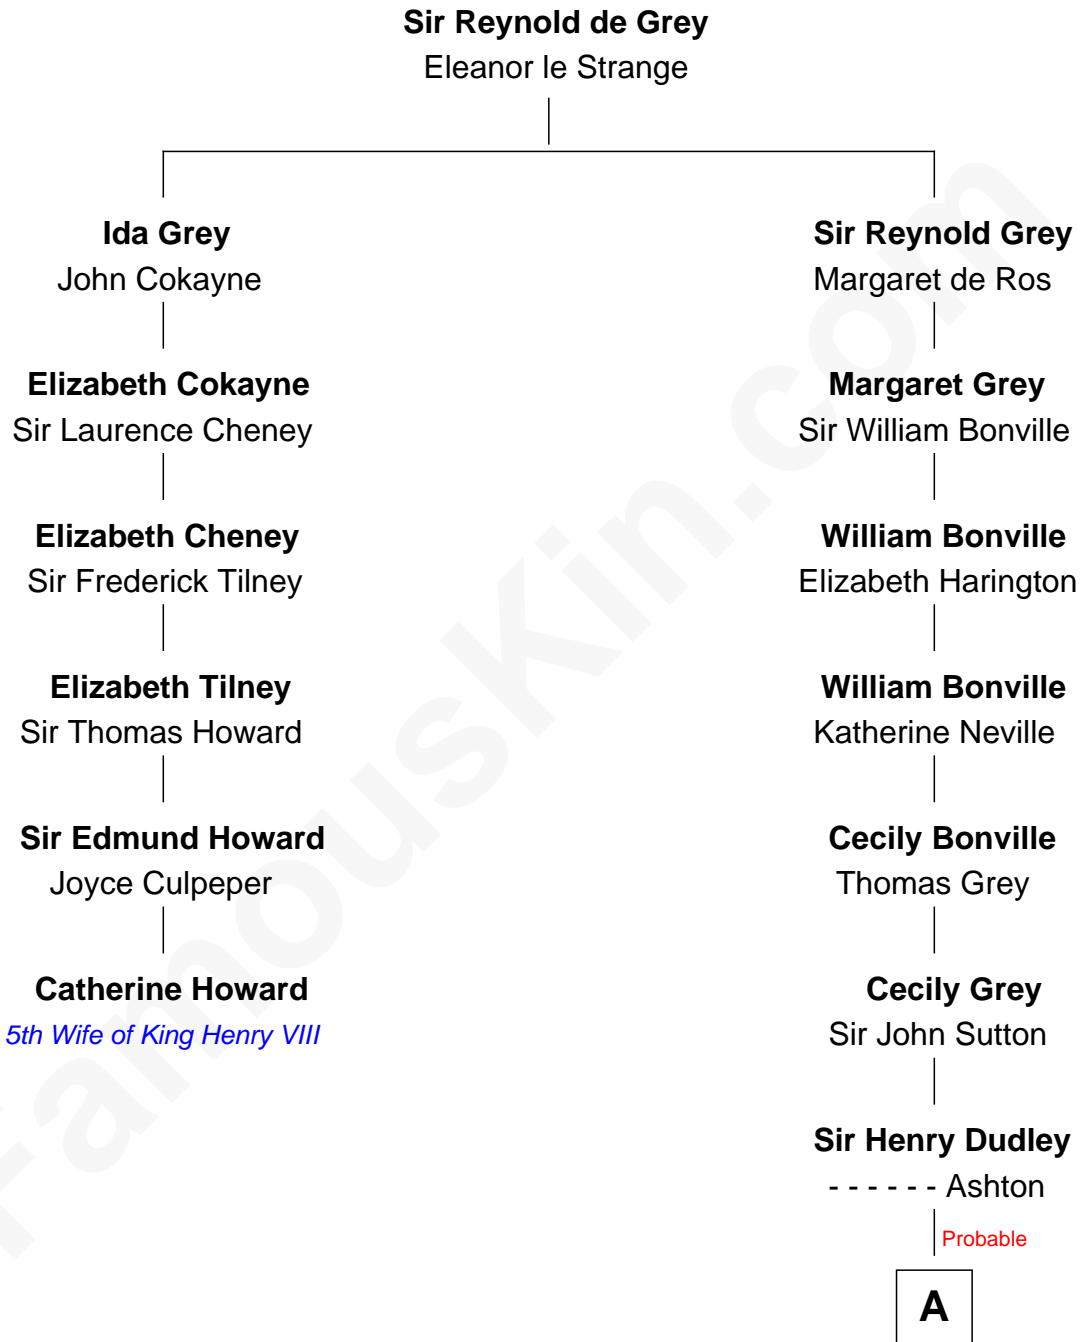

FamousKin.com Relationship Chart of

Catherine Howard

5th Wife of King Henry VIII

5th cousin 13 times removed of

Humphrey Bogart

Movie Actor

A

Roger Dudley
Susanna Thorne