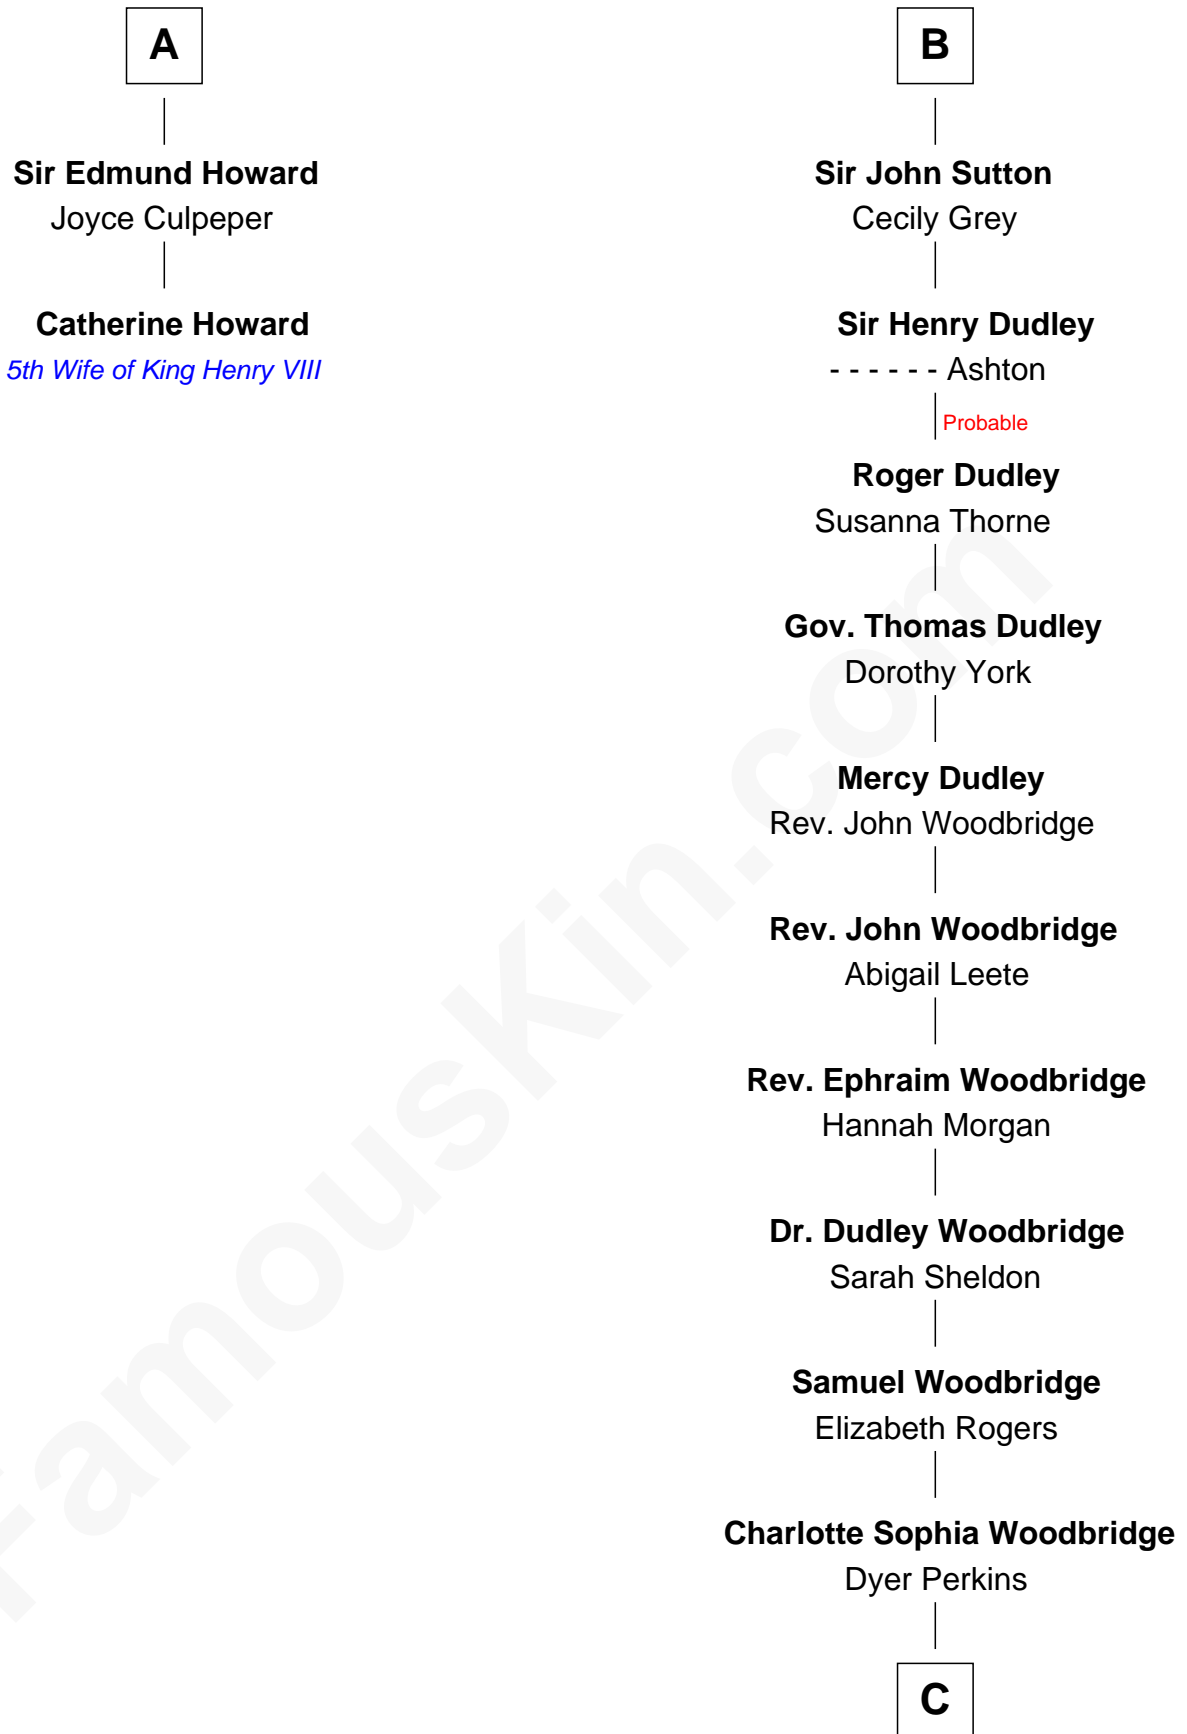

FamousKin.com Relationship Chart of

Catherine Howard

5th Wife of King Henry VIII

8th cousin 12 times removed of

Humphrey Bogart

Movie Actor

C

Elizabeth Rogers Perkins