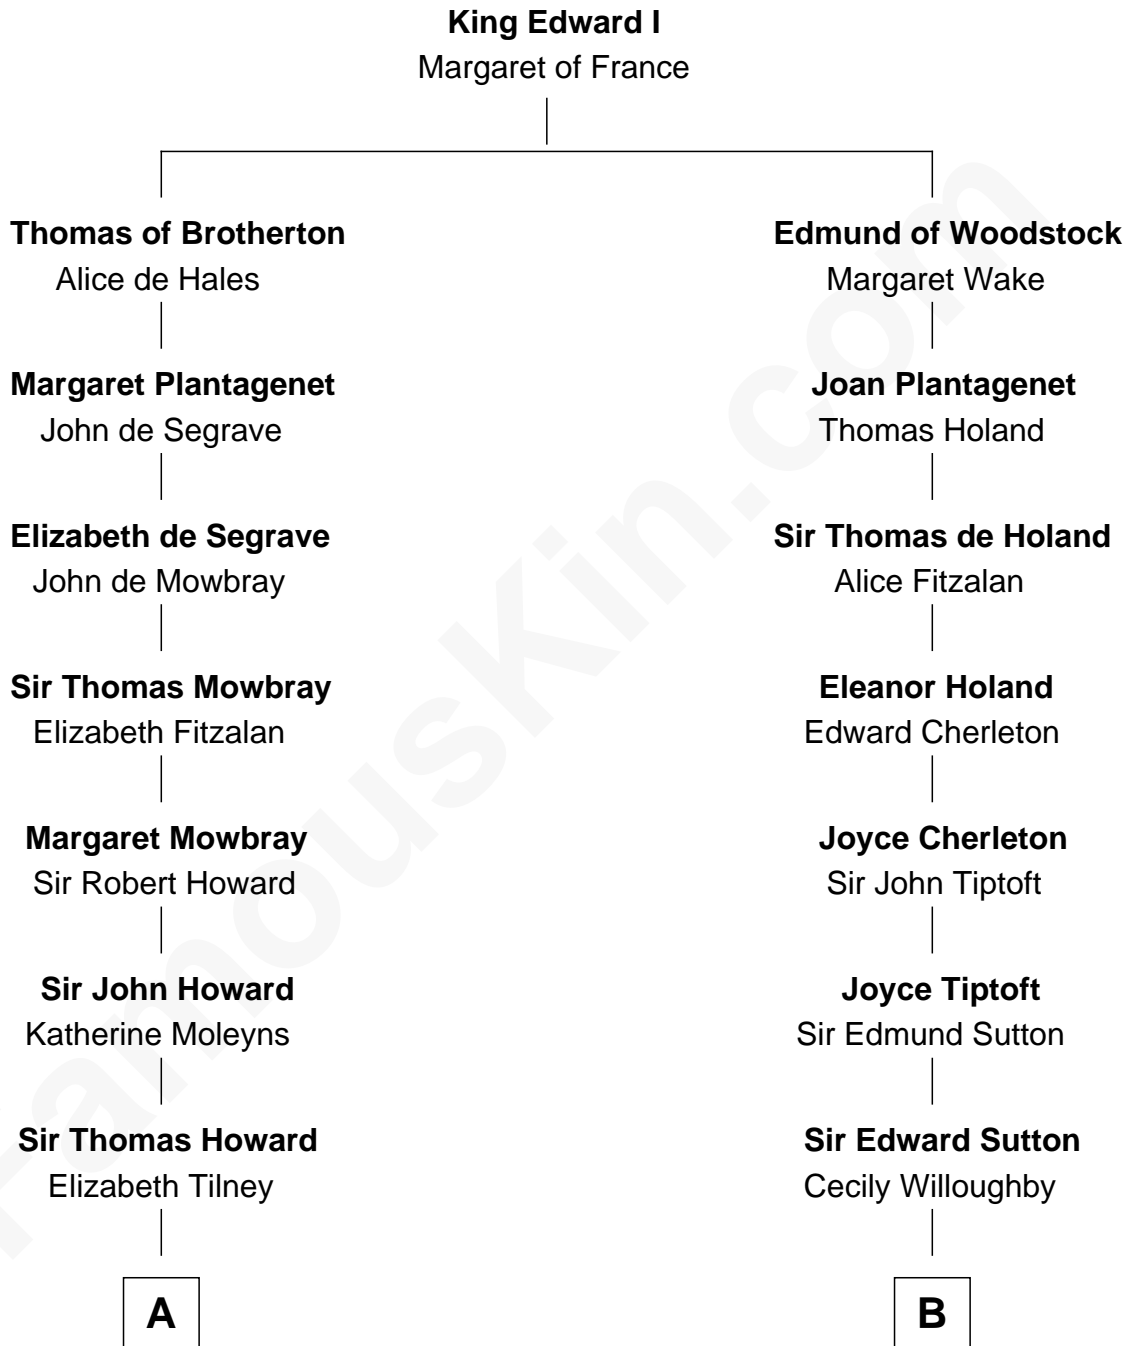

FamousKin.com Relationship Chart of

Catherine Howard

5th Wife of King Henry VIII

8th cousin 12 times removed of

Humphrey Bogart

Movie Actor

C

Elizabeth Rogers Perkins

Harvey Humphrey

John Perkins Humphrey

Frances Dewey Churchill

Maud Humphrey

Dr. Belmont Deforest Bogart

Humphrey Bogart

Movie Actor

FamousKin.com