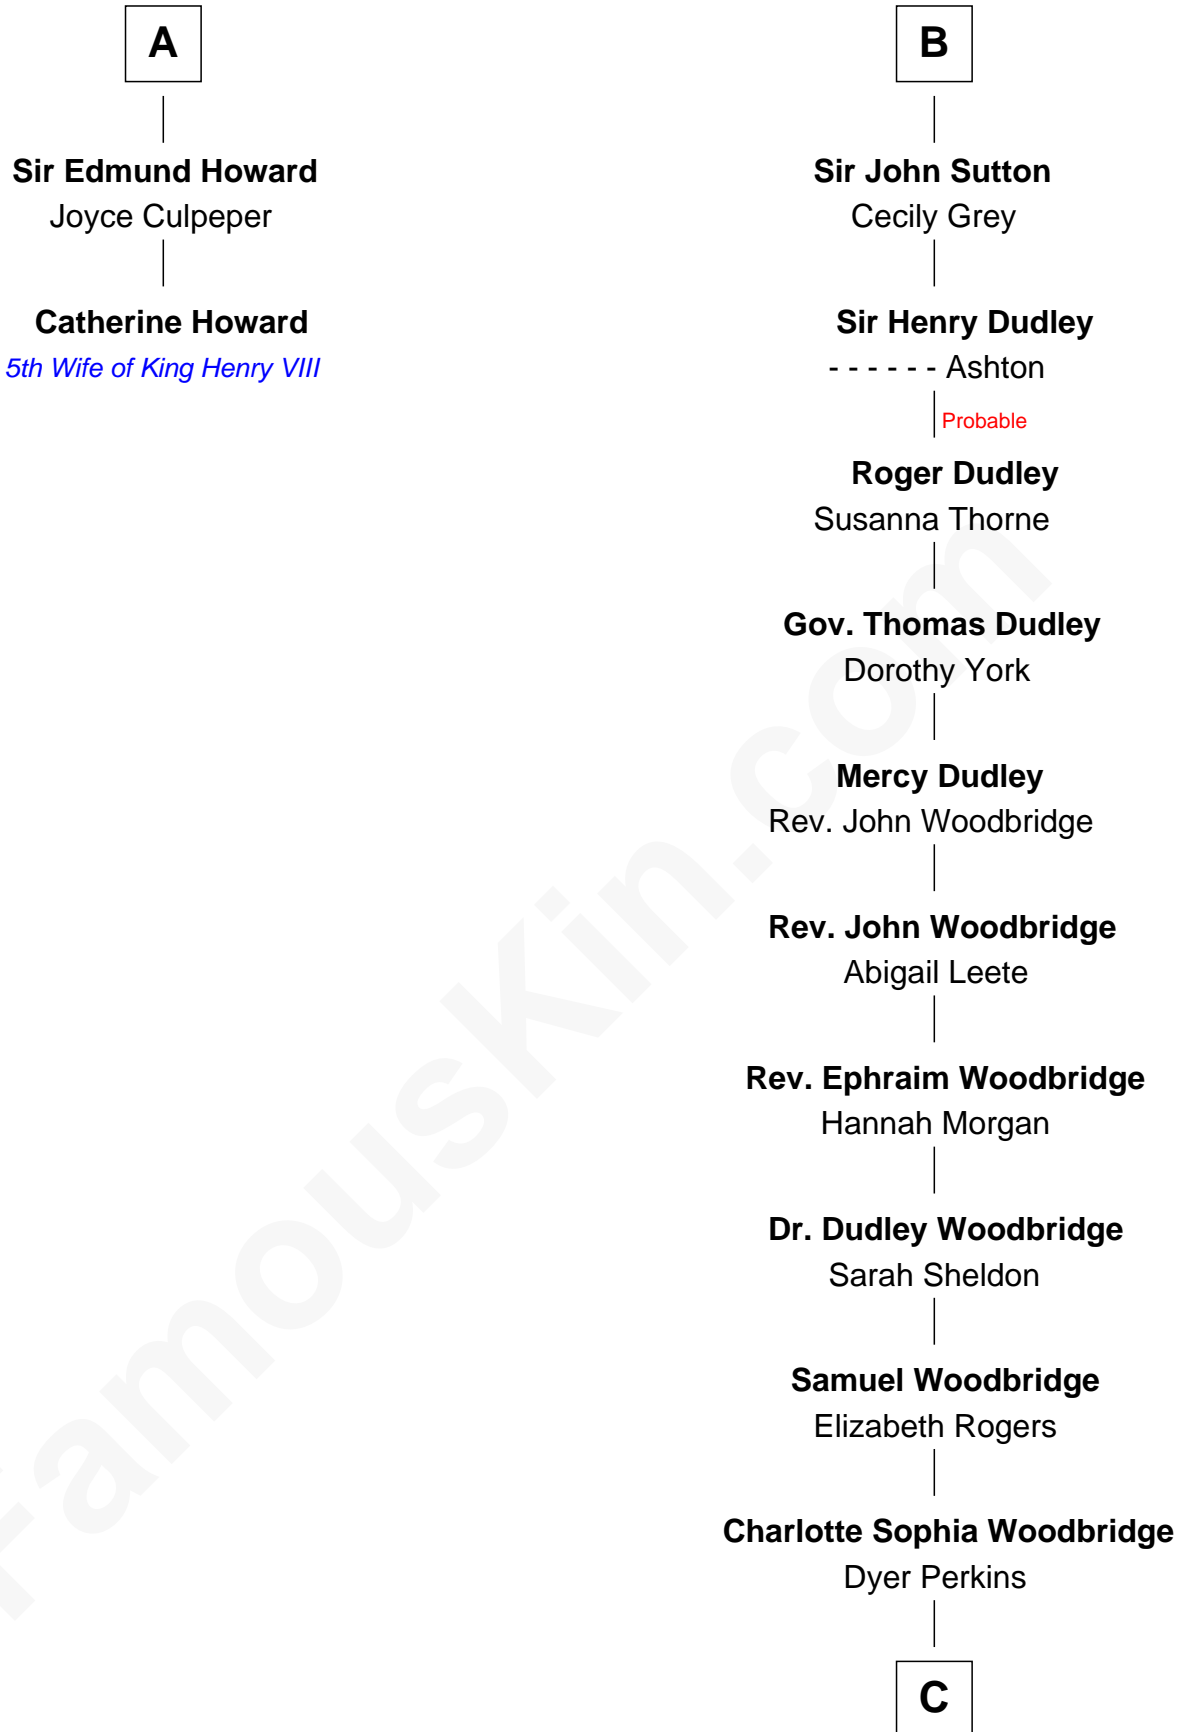

FamousKin.com Relationship Chart of

Catherine Howard

5th Wife of King Henry VIII

8th cousin 12 times removed of

Humphrey Bogart

Movie Actor

C

Elizabeth Rogers Perkins