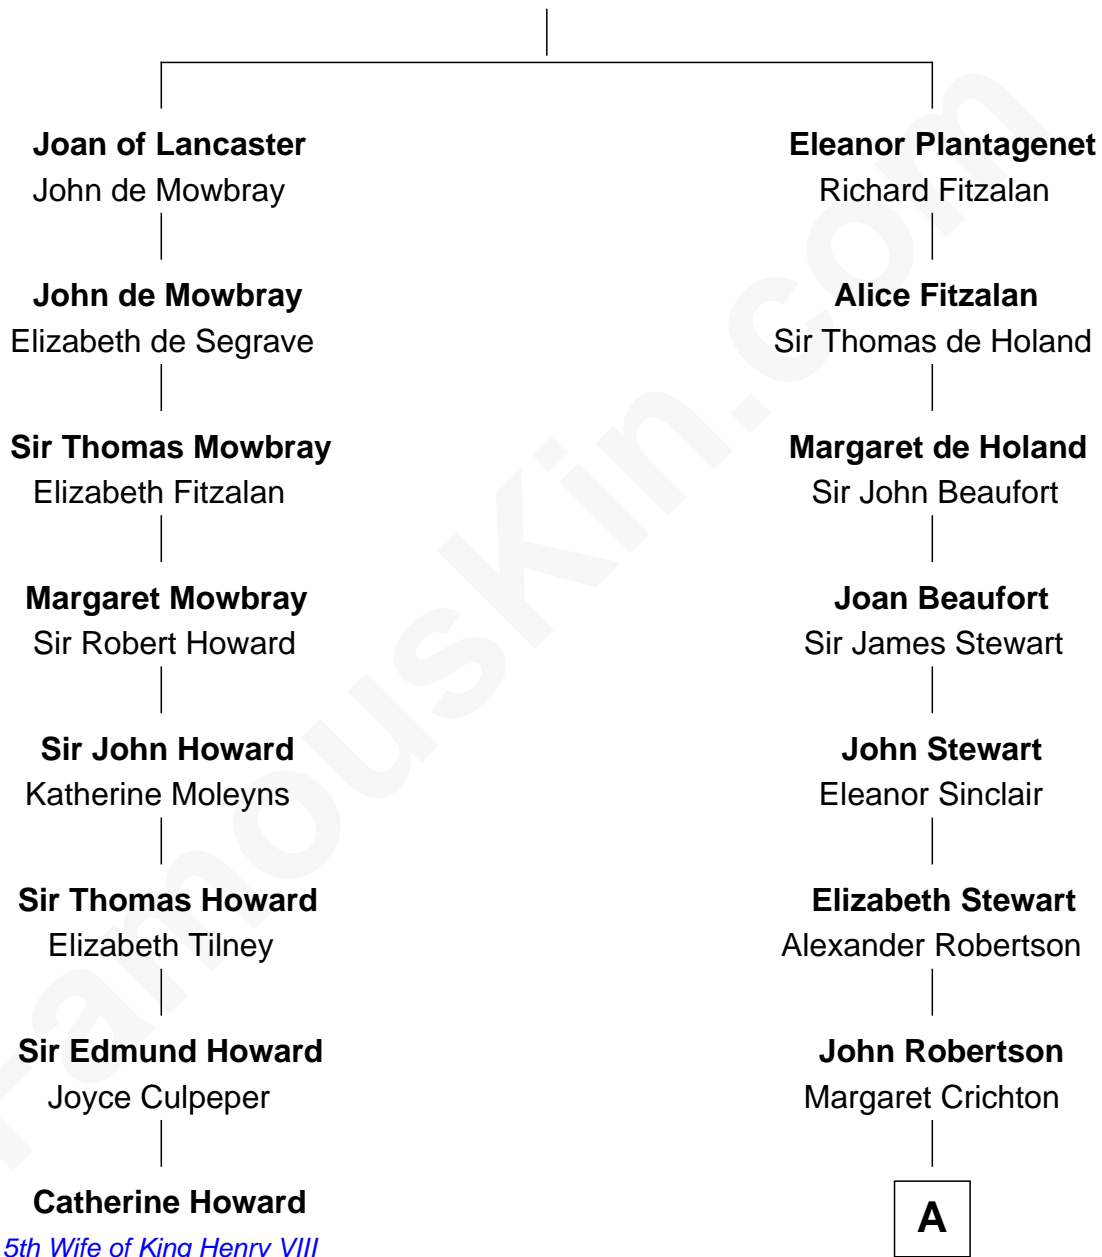

FamousKin.com

Relationship Chart of

Catherine Howard

5th Wife of King Henry VIII

7th cousin 5 times removed of

Patrick Henry

1st and 6th Governor of Virginia

Henry Plantagenet
Maud de Chaworth

A

David Robertson

----- Innes

William Robertson

Isabel Petrie

William Robertson

Margaret Mitchell

Jean Robertson