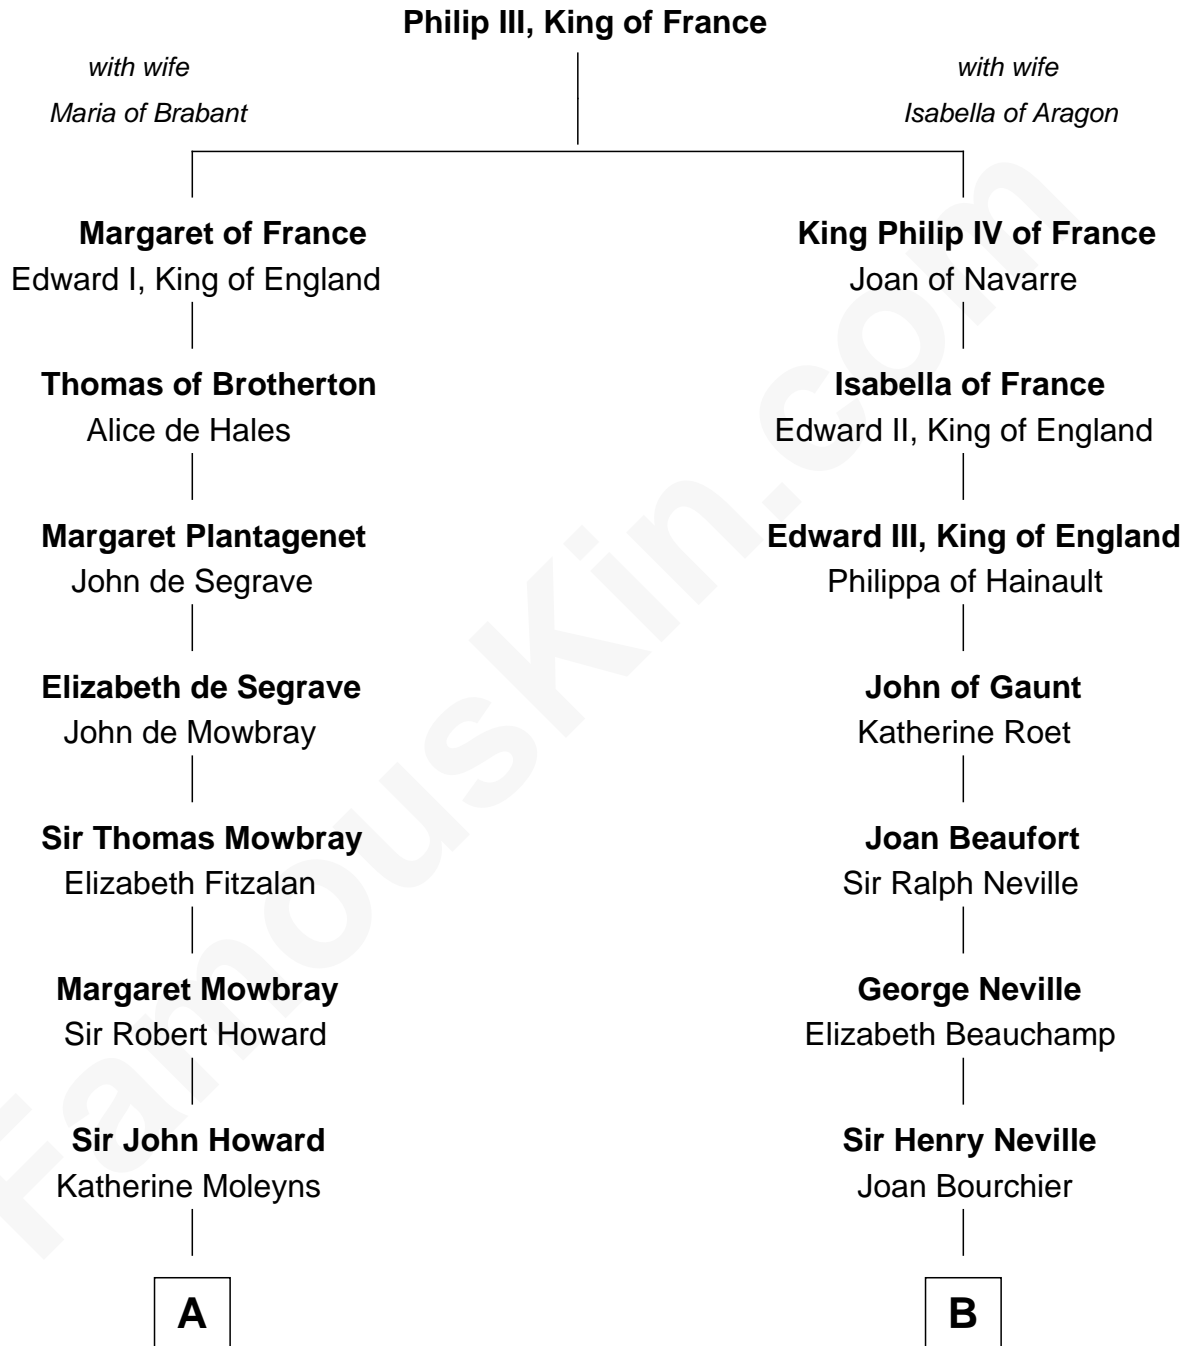

FamousKin.com Relationship Chart of

Catherine Howard

5th Wife of King Henry VIII

9th cousin 12 times removed of

Randolph Scott

Movie Actor

C

—
Catherine Price Strother

Joseph Minor Crane

—
John William Crane

Margaret Ann Sadler

—
Joseph Minor Crane

Lavinia Lionberger

—
Lucy Lionberger Crane

George Grant Scott

—
Randolph Scott