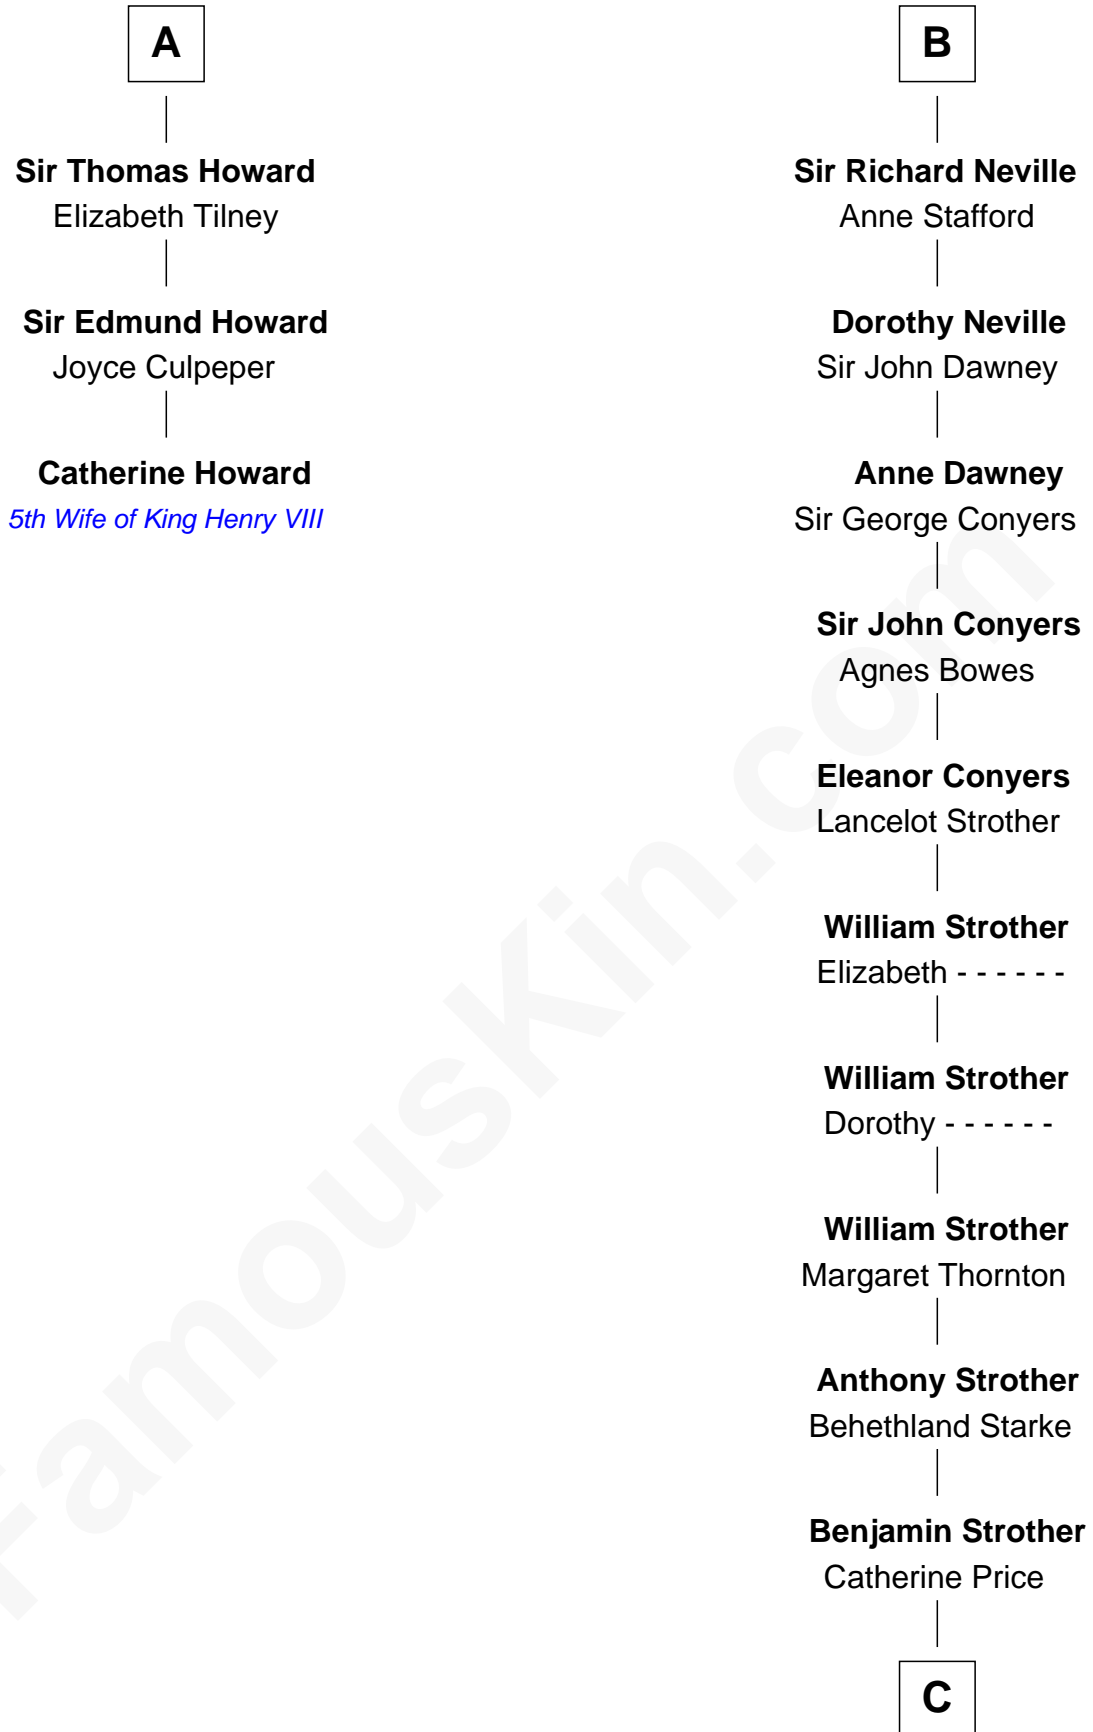

FamousKin.com Relationship Chart of

Catherine Howard

5th Wife of King Henry VIII

9th cousin 12 times removed of

Randolph Scott

Movie Actor

C

—
Catherine Price Strother

Joseph Minor Crane

—
John William Crane

Margaret Ann Sadler

—
Joseph Minor Crane

Lavinia Lionberger

—
Lucy Lionberger Crane

George Grant Scott

—
Randolph Scott