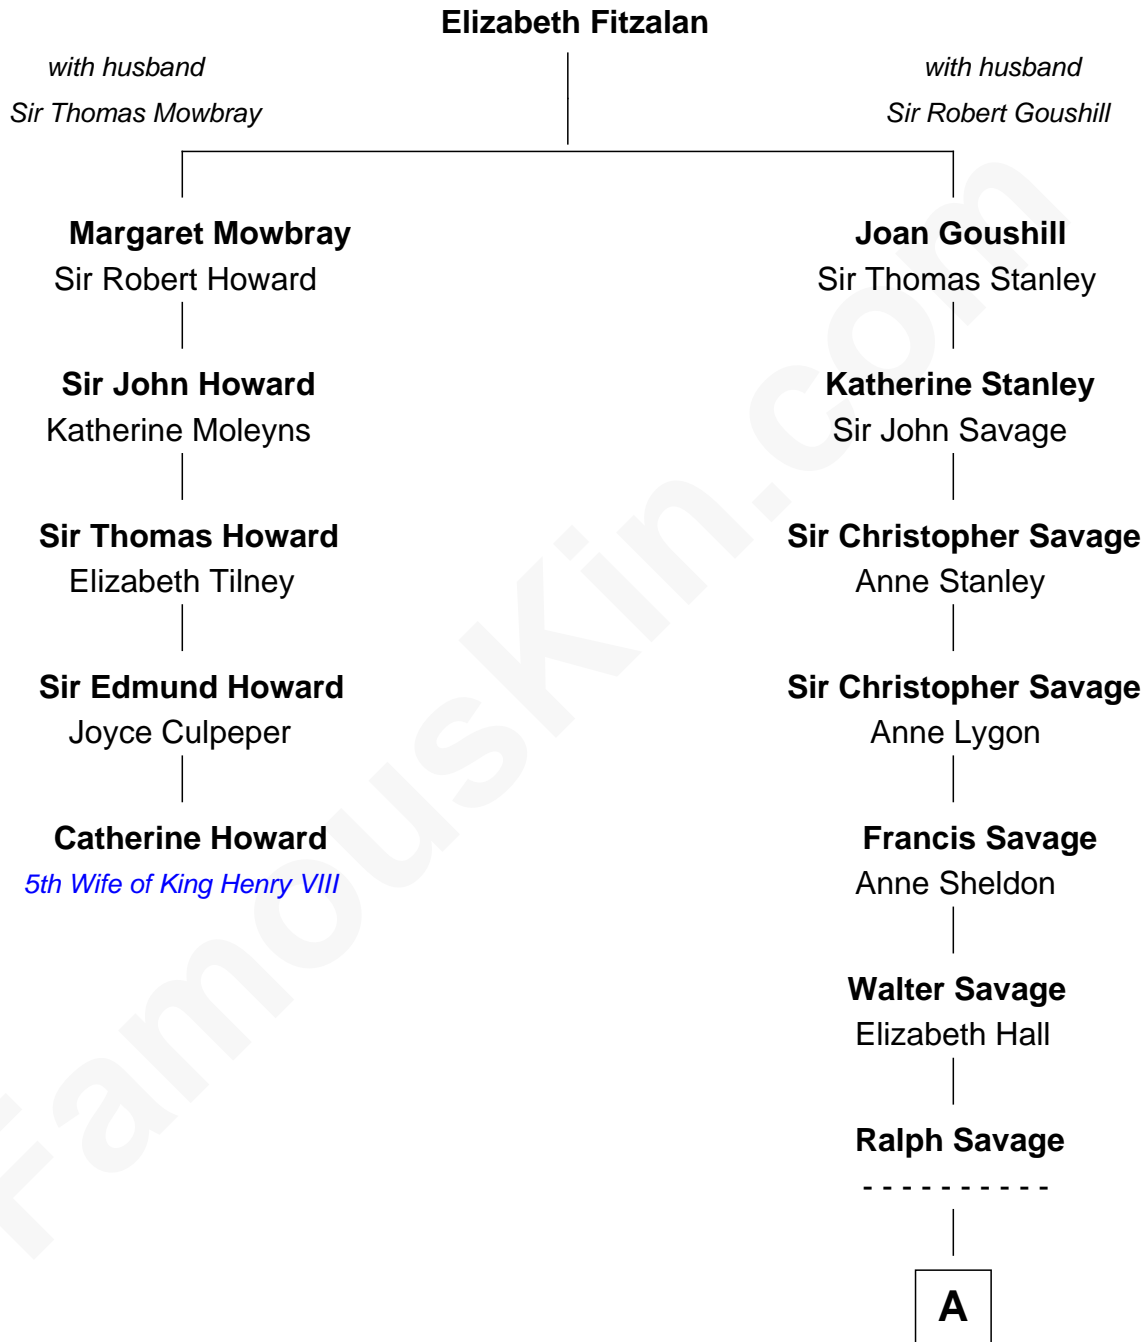

# FamousKin.com Relationship Chart of

**Catherine Howard**

*5th Wife of King Henry VIII*

4th cousin 12 times removed of

**Randolph Scott**

*Movie Actor*

**A**

**Anthony Savage**

Sarah Constable

**Alice Savage**

Francis Thornton

**Margaret Thornton**

William Strother

**Anthony Strother**

Behethland Starke

**Benjamin Strother**

Catherine Price

**Catherine Price Strother**

Joseph Minor Crane

**John William Crane**

Margaret Ann Sadler

**Joseph Minor Crane**

Lavinia Lionberger

**Lucy Lionberger Crane**