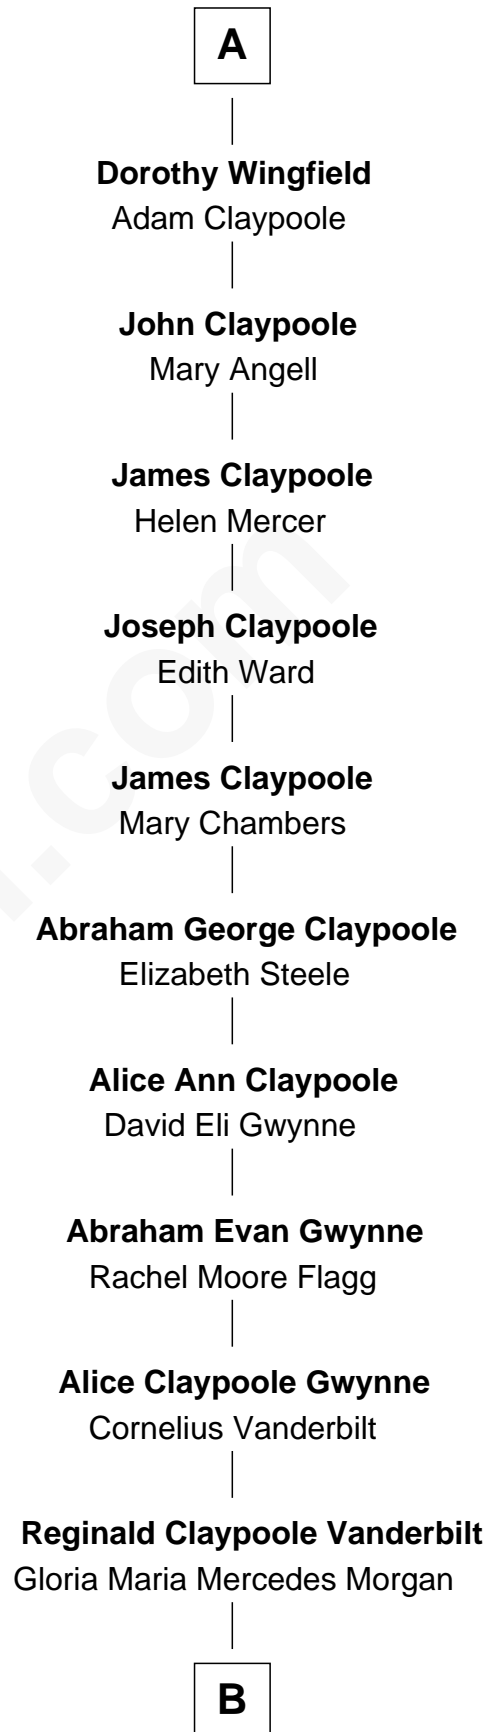

FamousKin.com Relationship Chart of

Catherine Howard

5th Wife of King Henry VIII

7th cousin 11 times removed of

Anderson Cooper

Television Journalist

Henry Plantagenet

Maud de Chaworth

Joan of Lancaster

John de Mowbray

John de Mowbray

Elizabeth de Segrave

Sir Thomas Mowbray

Elizabeth Fitzalan

Margaret Mowbray

Sir Robert Howard

Sir John Howard

Katherine Moleyns

Sir Thomas Howard

Elizabeth Tilney

Sir Edmund Howard

Joyce Culpeper

Catherine Howard

5th Wife of King Henry VIII

Sir Henry Wingfield

Elizabeth Rookes

Robert Wingfield

Margery Quarles

Robert Wingfield

Elizabeth Cecil

A

B