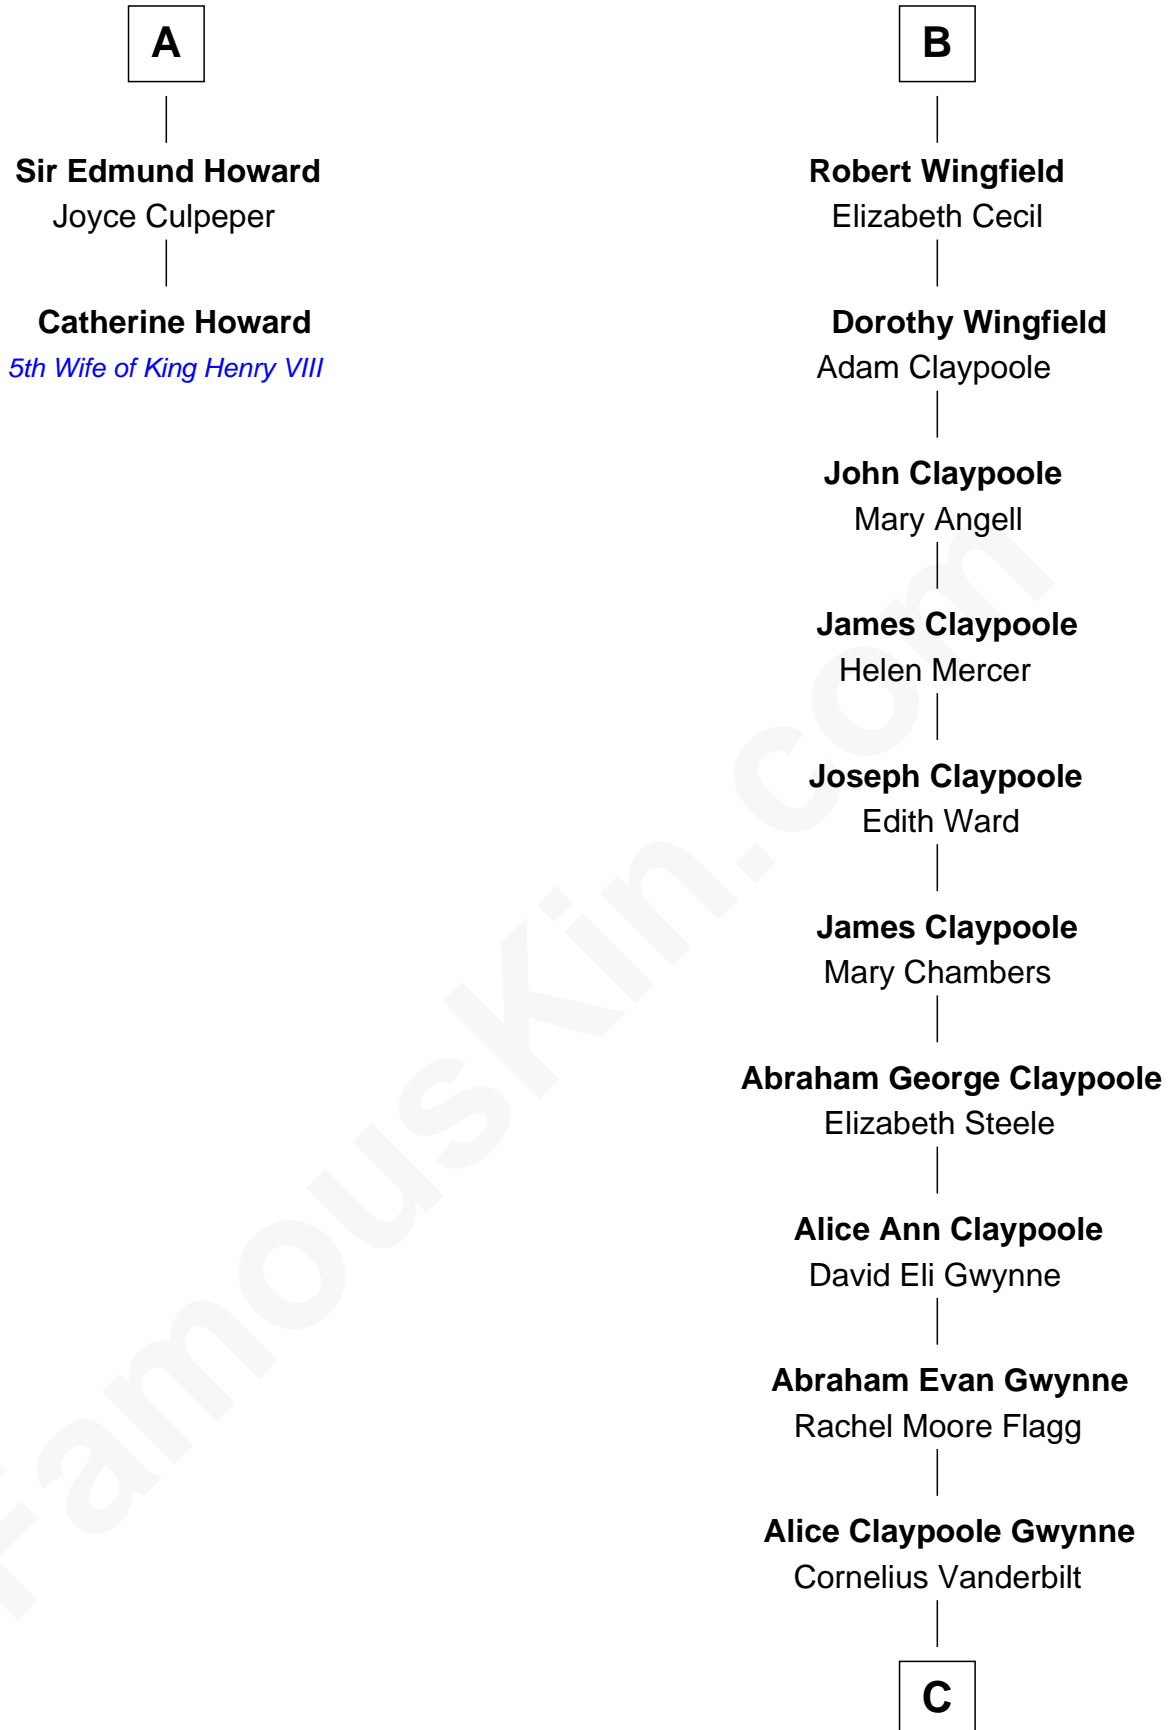

FamousKin.com Relationship Chart of

Catherine Howard

5th Wife of King Henry VIII

8th cousin 10 times removed of

Gloria Vanderbilt

Fashion Designer

C

Reginald Claypoole Vanderbilt

Gloria Maria Mercedes Morgan

Gloria Vanderbilt

Fashion Designer

FamousKin.com