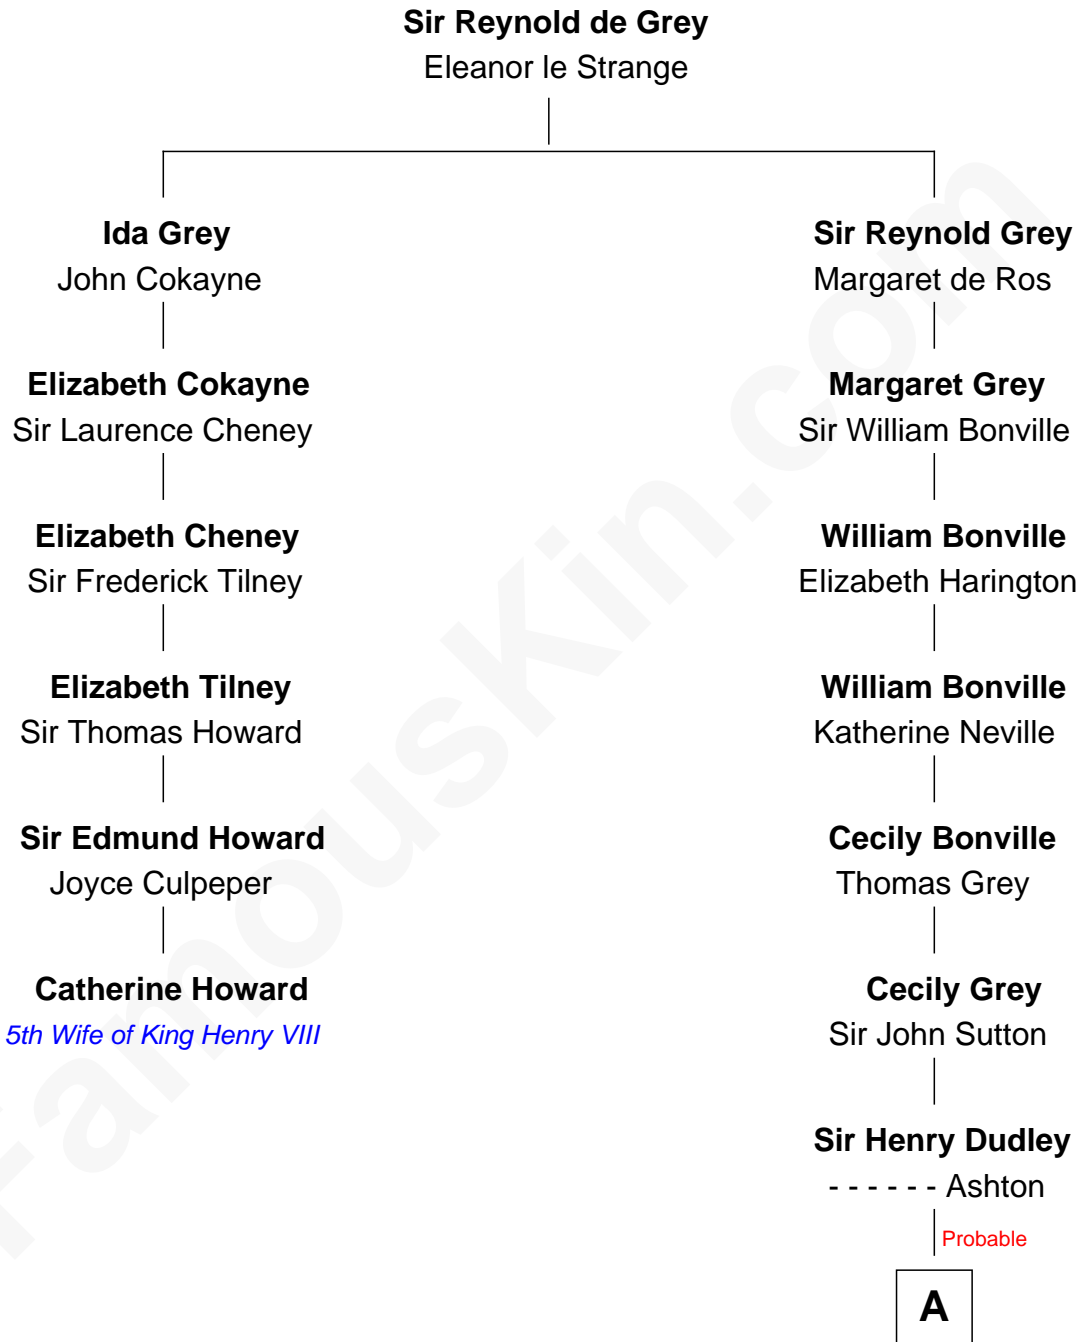

FamousKin.com

Relationship Chart of

Catherine Howard

5th Wife of King Henry VIII

5th cousin 16 times removed of

Kate Upton

Sports Illustrated Swimsuit Cover Model

A

Roger Dudley
Susanna Thorne

Gov. Thomas Dudley
Dorothy York

Anne Dudley
Gov. Simon Bradstreet

Dorothy Bradstreet
Rev. Seaborn Cotton

Elizabeth Cotton
Rev. William Williams

Rev. Elisha Williams
Eunice Chester