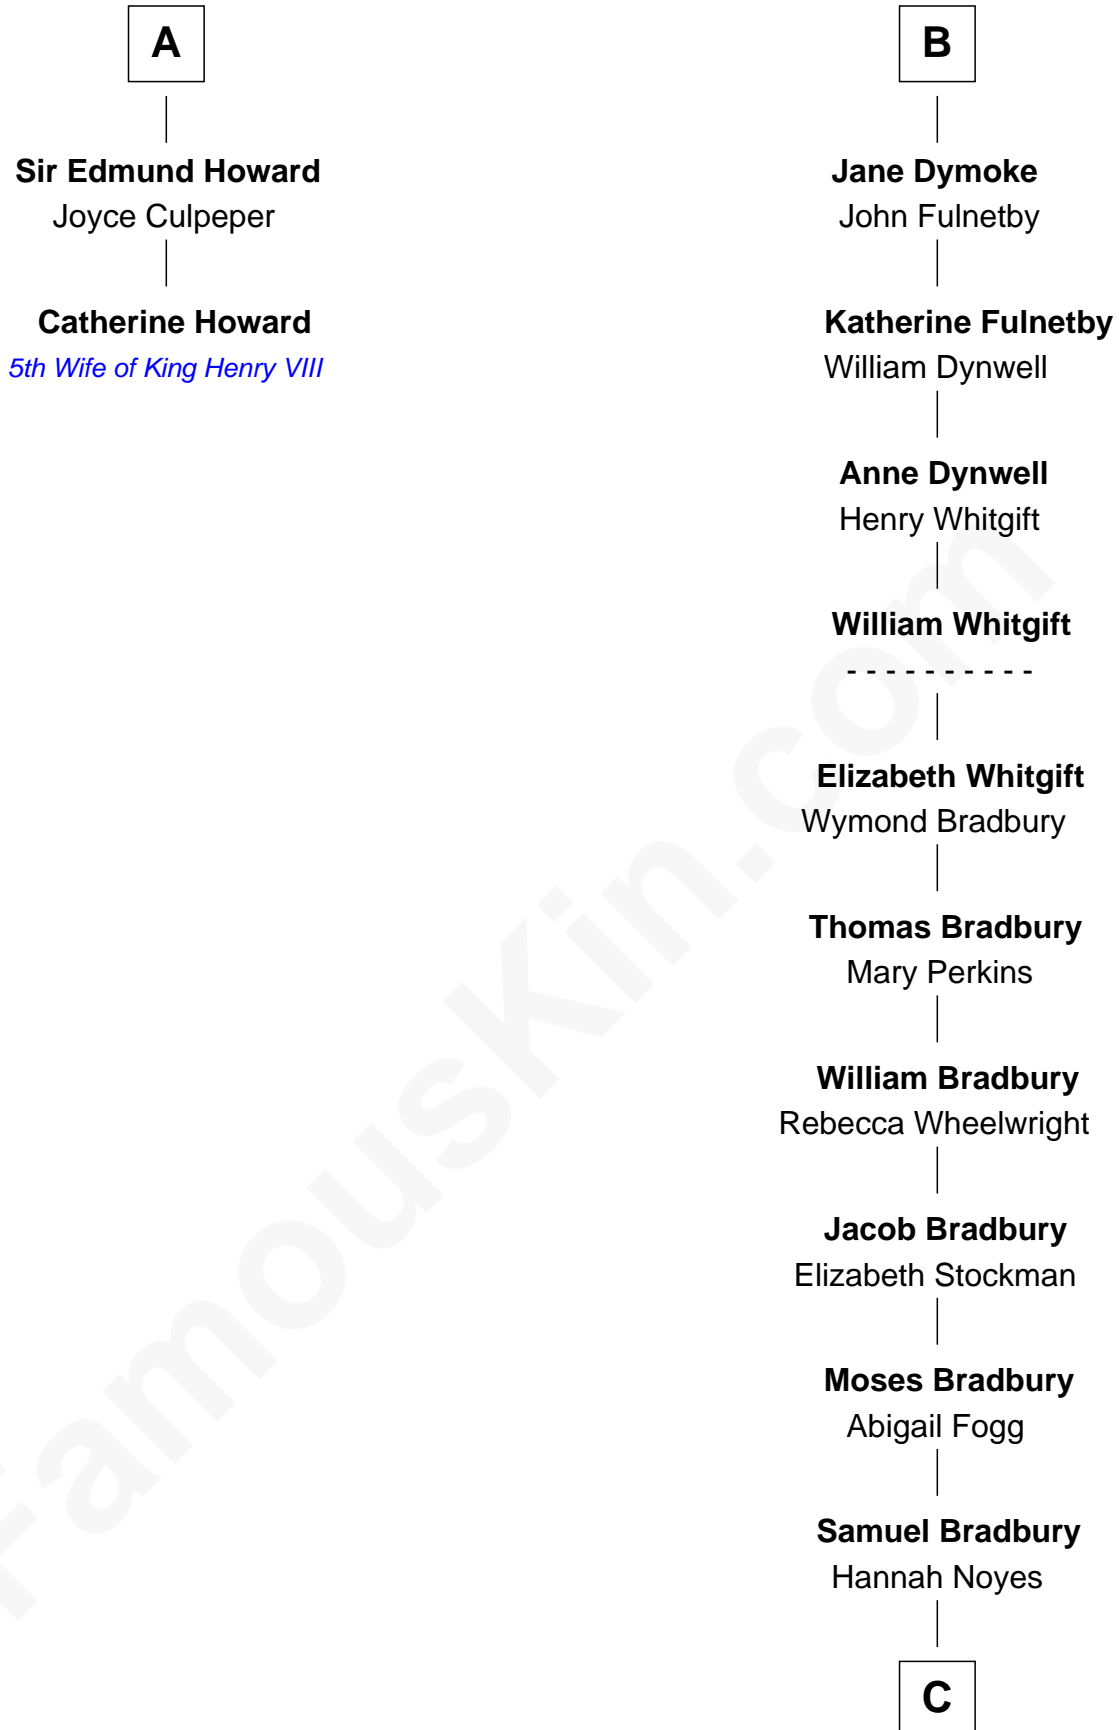

# FamousKin.com Relationship Chart of

**Catherine Howard**

*5th Wife of King Henry VIII*

8th cousin 13 times removed of

**Ray Bradbury**

*Author of The Martian Chronicles*

C

Samuel Bradbury

Frances Mary Rohead

Samuel Irving Bradbury

Mary Adell Spaulding

Samuel Hinkston Bradbury

Minnie Alice Davis

Leonard Spaulding Bradbury

Esther Marie Moberg

Ray Bradbury