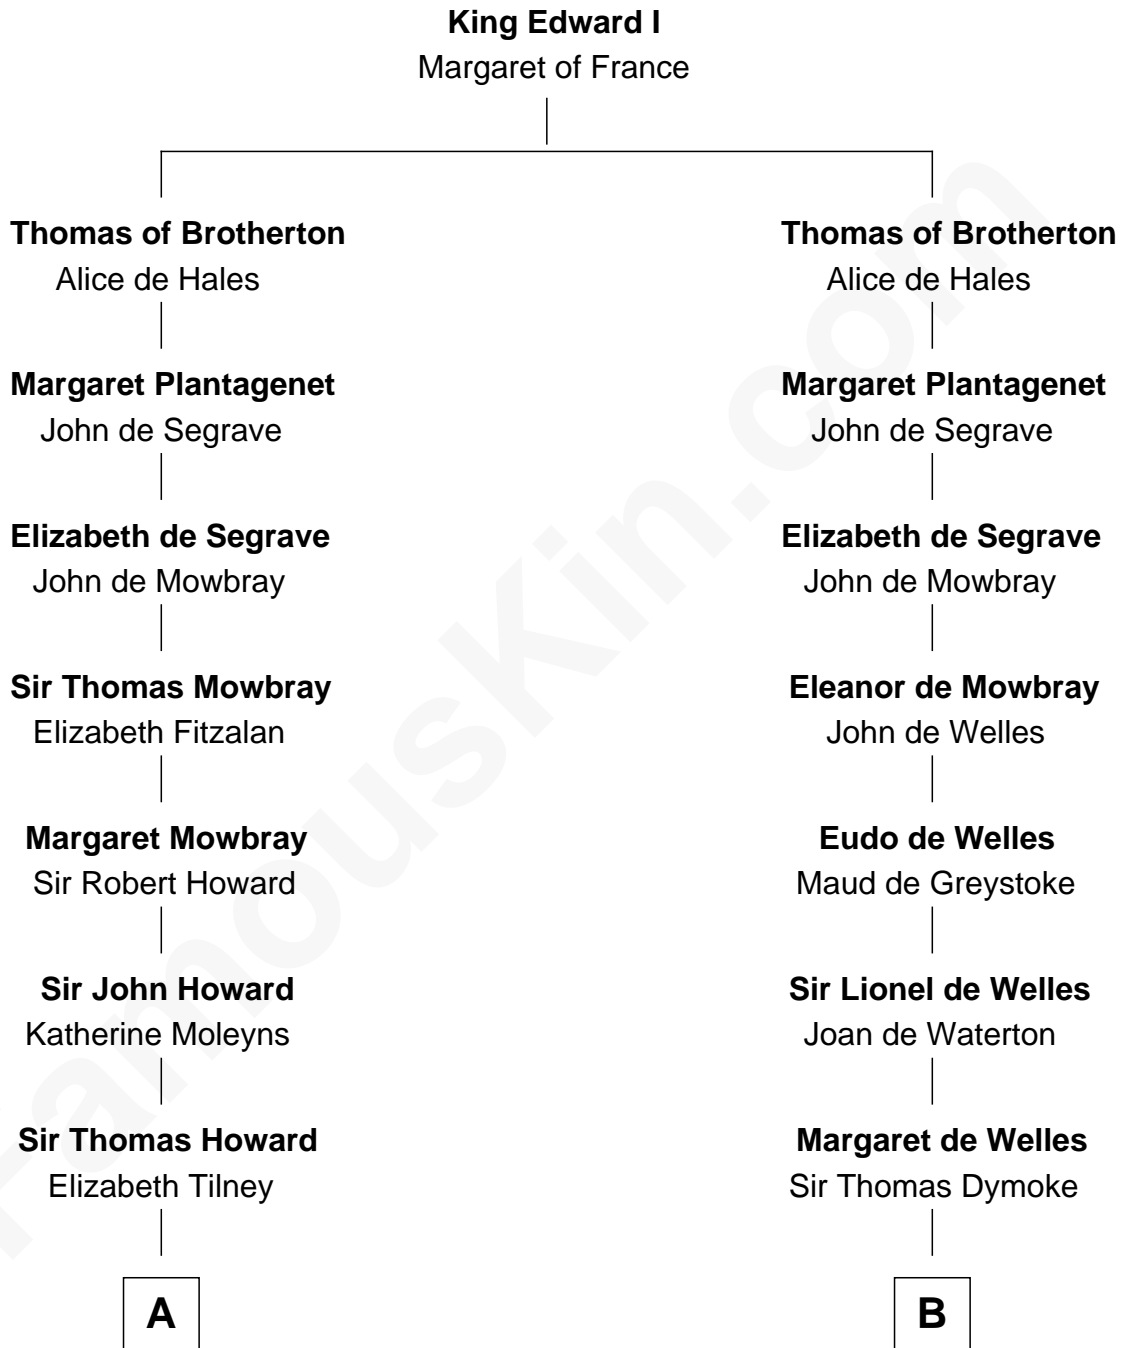

# FamousKin.com Relationship Chart of

**Catherine Howard**

*5th Wife of King Henry VIII*

8th cousin 13 times removed of

**Ray Bradbury**

*Author of The Martian Chronicles*

C

Samuel Bradbury

Frances Mary Rohead

Samuel Irving Bradbury

Mary Adell Spaulding

Samuel Hinkston Bradbury

Minnie Alice Davis

Leonard Spaulding Bradbury

Esther Marie Moberg

Ray Bradbury

*Author of The Martian Chronicles*