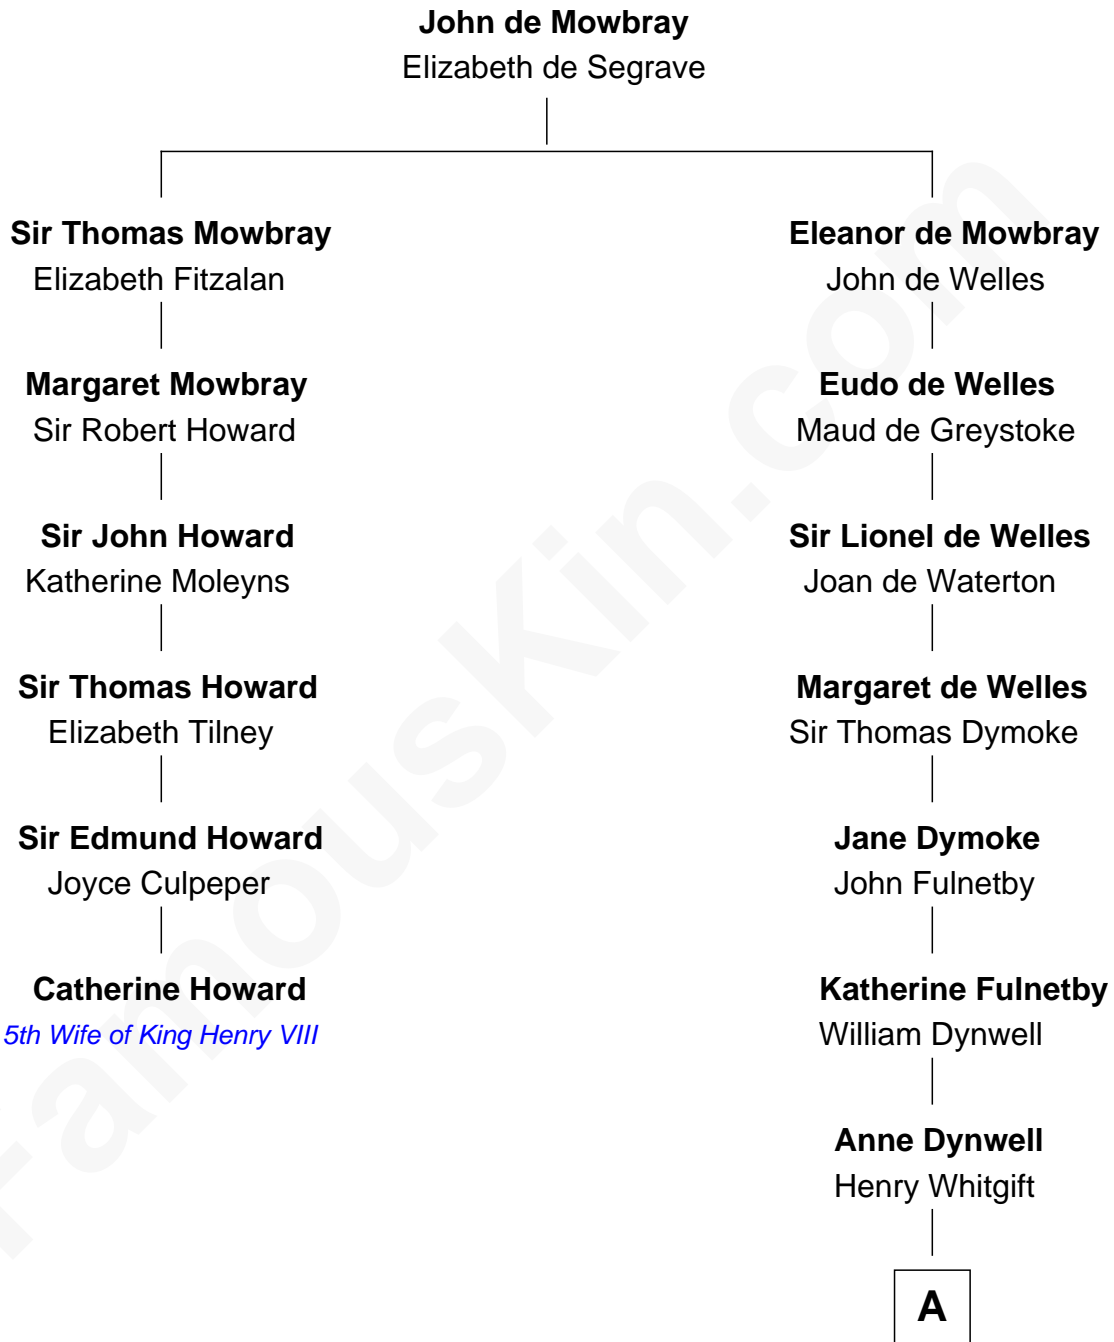

## Relationship Chart of

### Catherine Howard

*5th Wife of King Henry VIII*

5th cousin 13 times removed of

**Ray Bradbury**

*Author of The Martian Chronicles*

**A**

**William Whitgift**

-----