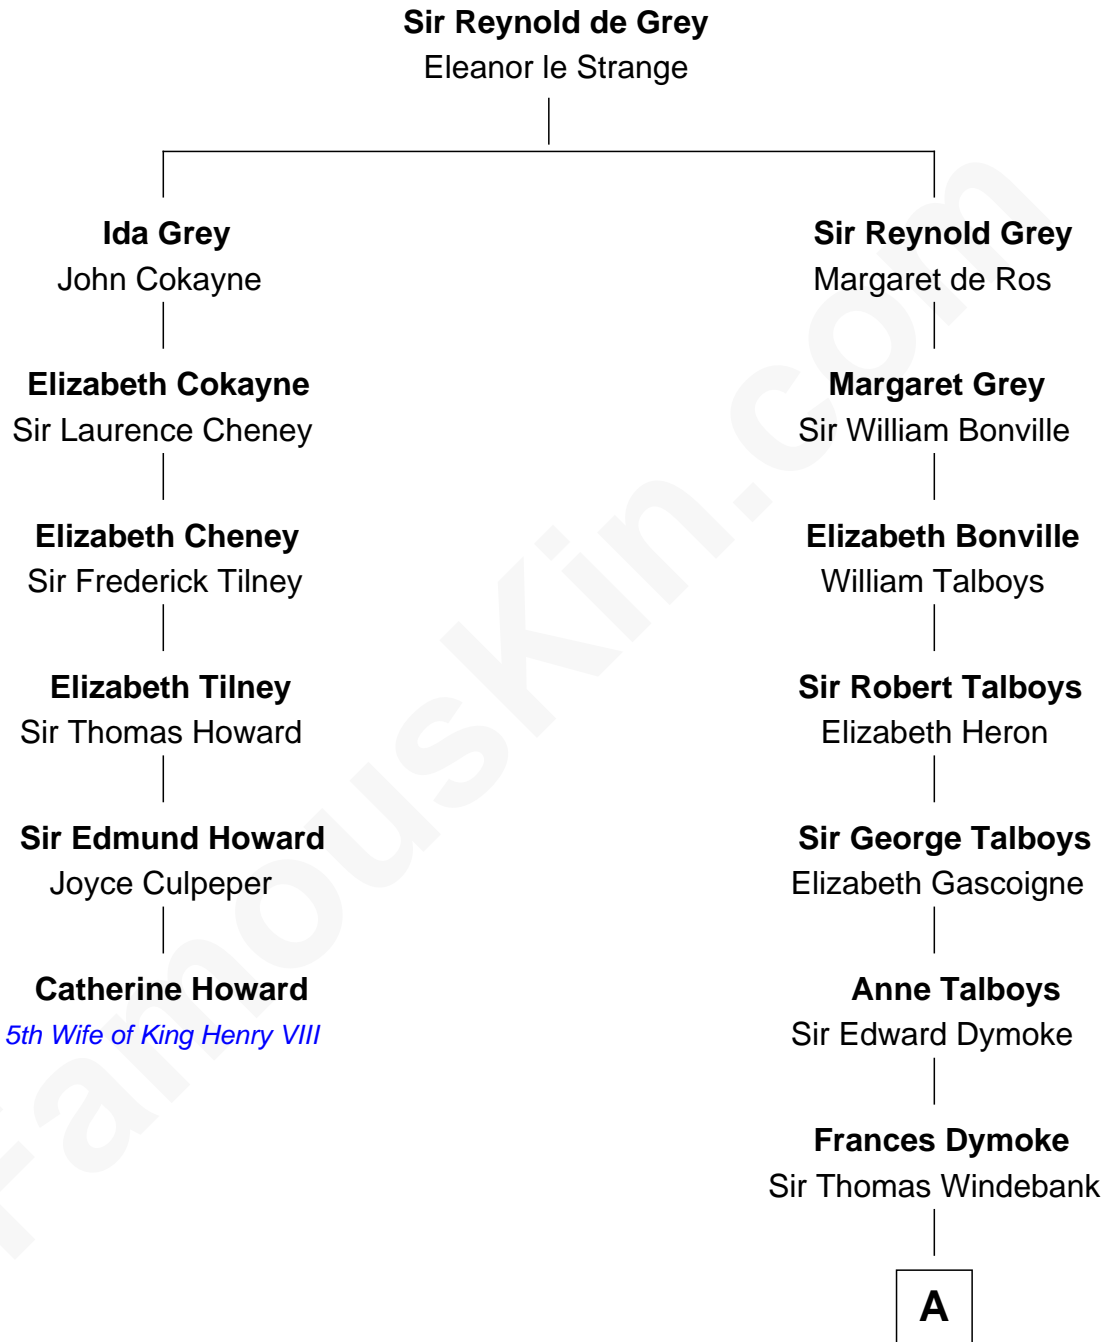

FamousKin.com Relationship Chart of

Catherine Howard

5th Wife of King Henry VIII

5th cousin 7 times removed of

George Washington

1st U.S. President

A

—
Mildred Windebank

Robert Reade

—
Col. George Reade

Elizabeth Martiau

—
Mildred Reade

Col. Augustine Warner

—
Mildred Warner

Lawrence Washington

—
Augustine Washington

Mary Ball

—
George Washington

1st U.S. President