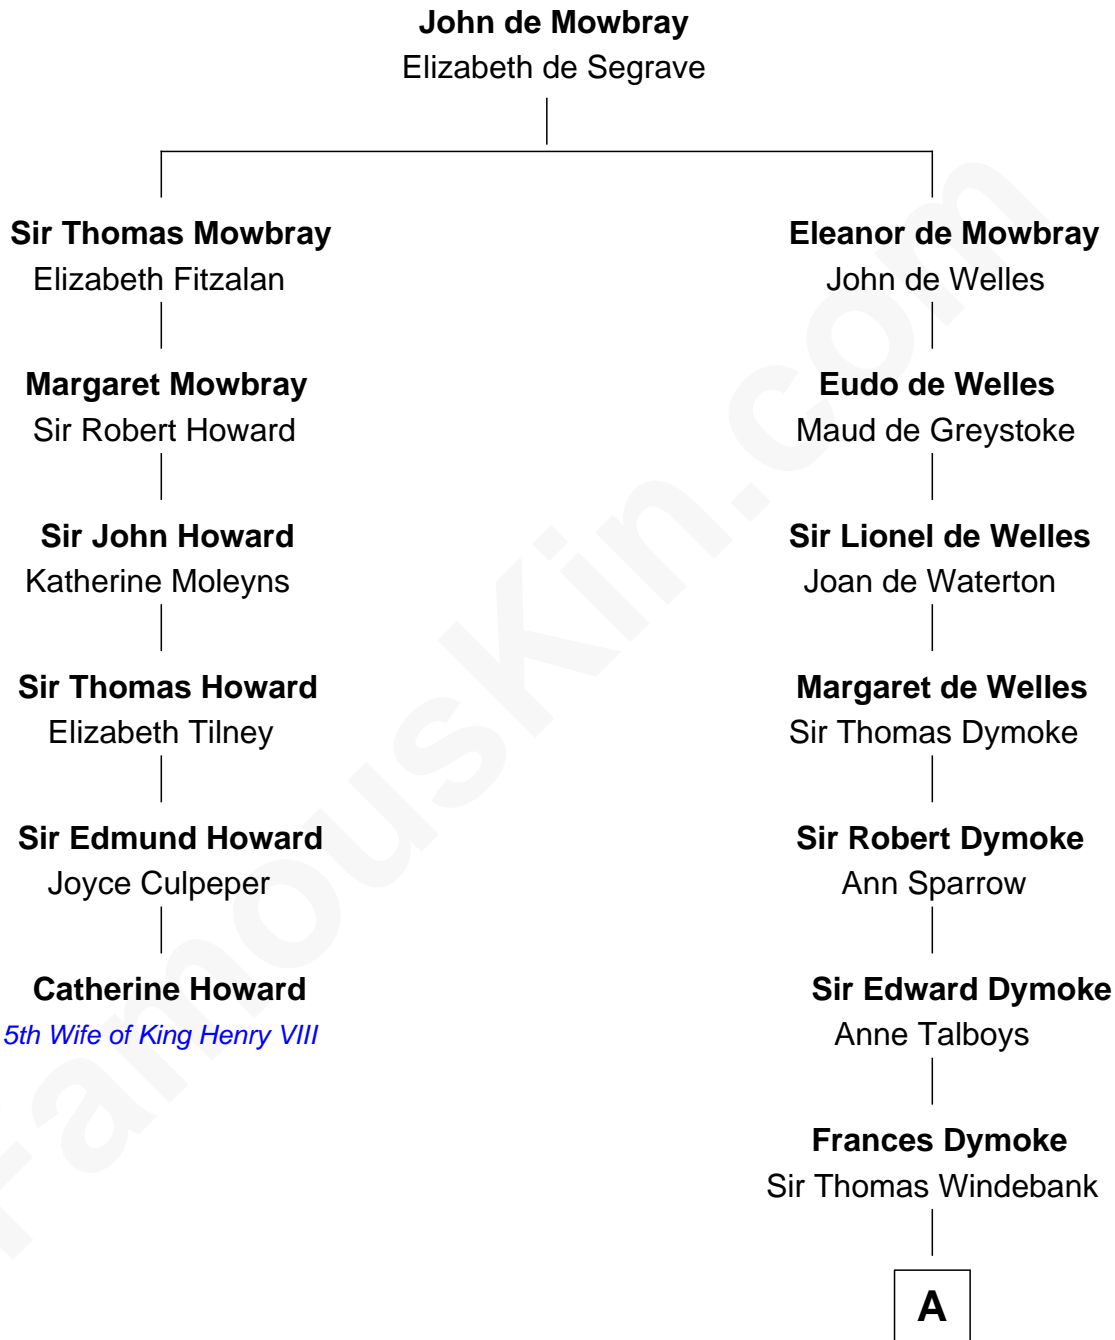

FamousKin.com Relationship Chart of

Catherine Howard

5th Wife of King Henry VIII

5th cousin 7 times removed of

George Washington

1st U.S. President

A

Mildred Windebank

Robert Reade

Col. George Reade

Elizabeth Martiau

Mildred Reade

Col. Augustine Warner

Mildred Warner

Lawrence Washington

Augustine Washington

Mary Ball

George Washington

1st U.S. President