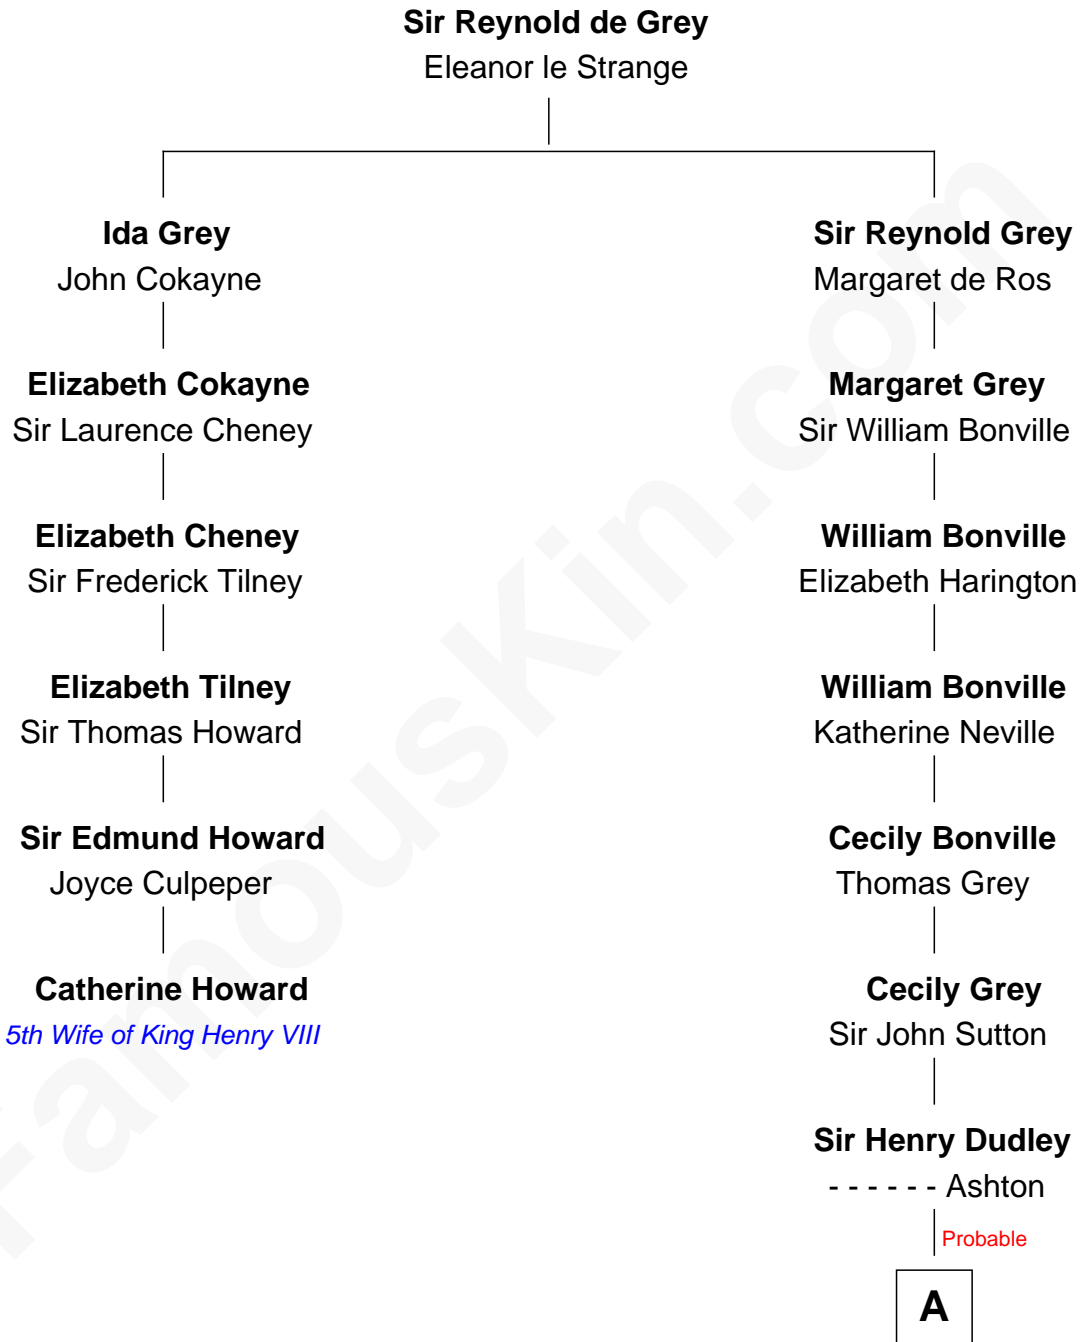

FamousKin.com Relationship Chart of

Catherine Howard

5th Wife of King Henry VIII

5th cousin 8 times removed of

John Langdon

Signer of the U.S. Constitution

A

Roger Dudley
Susanna Thorne

Gov. Thomas Dudley
Dorothy York

Rev. Samuel Dudley
Elizabeth -----

Elizabeth Dudley
Kinsley Hall

Josiah Hall
Mary Woodbury

Mary Hall
John Langdon

John Langdon
Signer of the U.S. Constitution