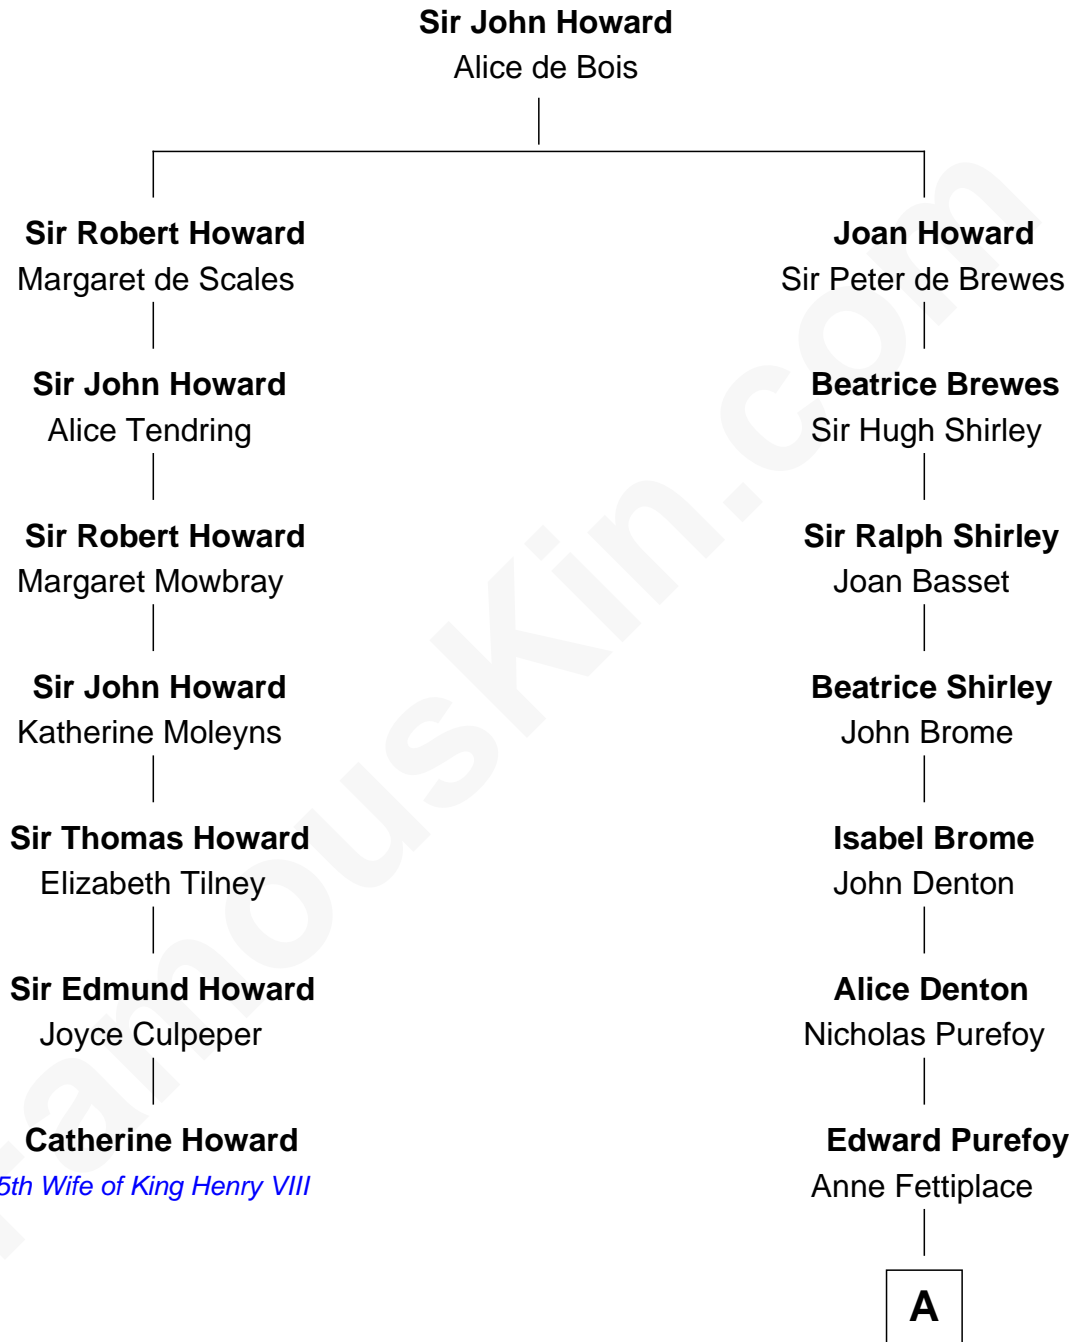

## Relationship Chart of

### Catherine Howard

*5th Wife of King Henry VIII*

6th cousin 8 times removed of

**John Langdon**

*Signer of the U.S. Constitution*

**A**

**Mary Purefoy**  
Thomas Thorne

**Susanna Thorne**  
Roger Dudley