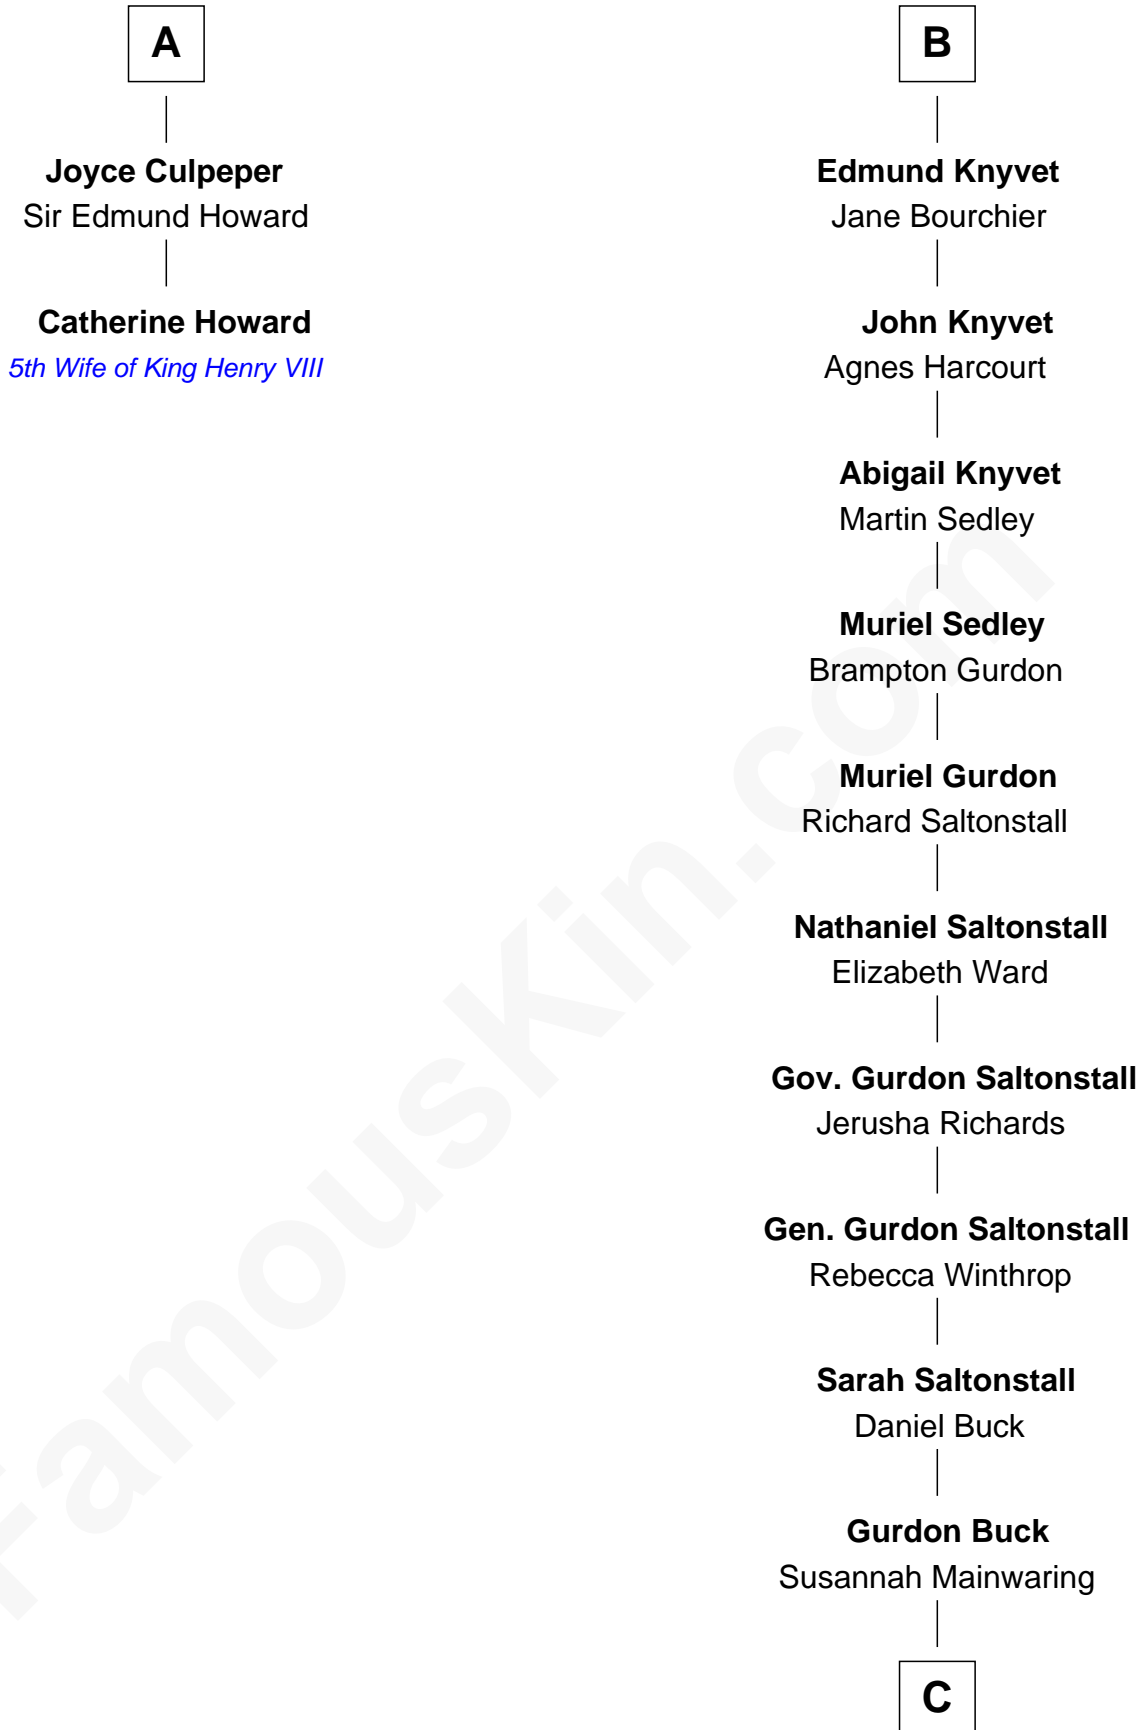

FamousKin.com Relationship Chart of

Catherine Howard

5th Wife of King Henry VIII

8th cousin 12 times removed of

Louis Auchincloss

Author

C

Elizabeth Buck
John Auchincloss

John Winthrop Auchincloss
Joanna Hone Russell

Joseph Howland Auchincloss
Priscilla Dixon Stanton

Louis Auchincloss
Author

FamousKin.com