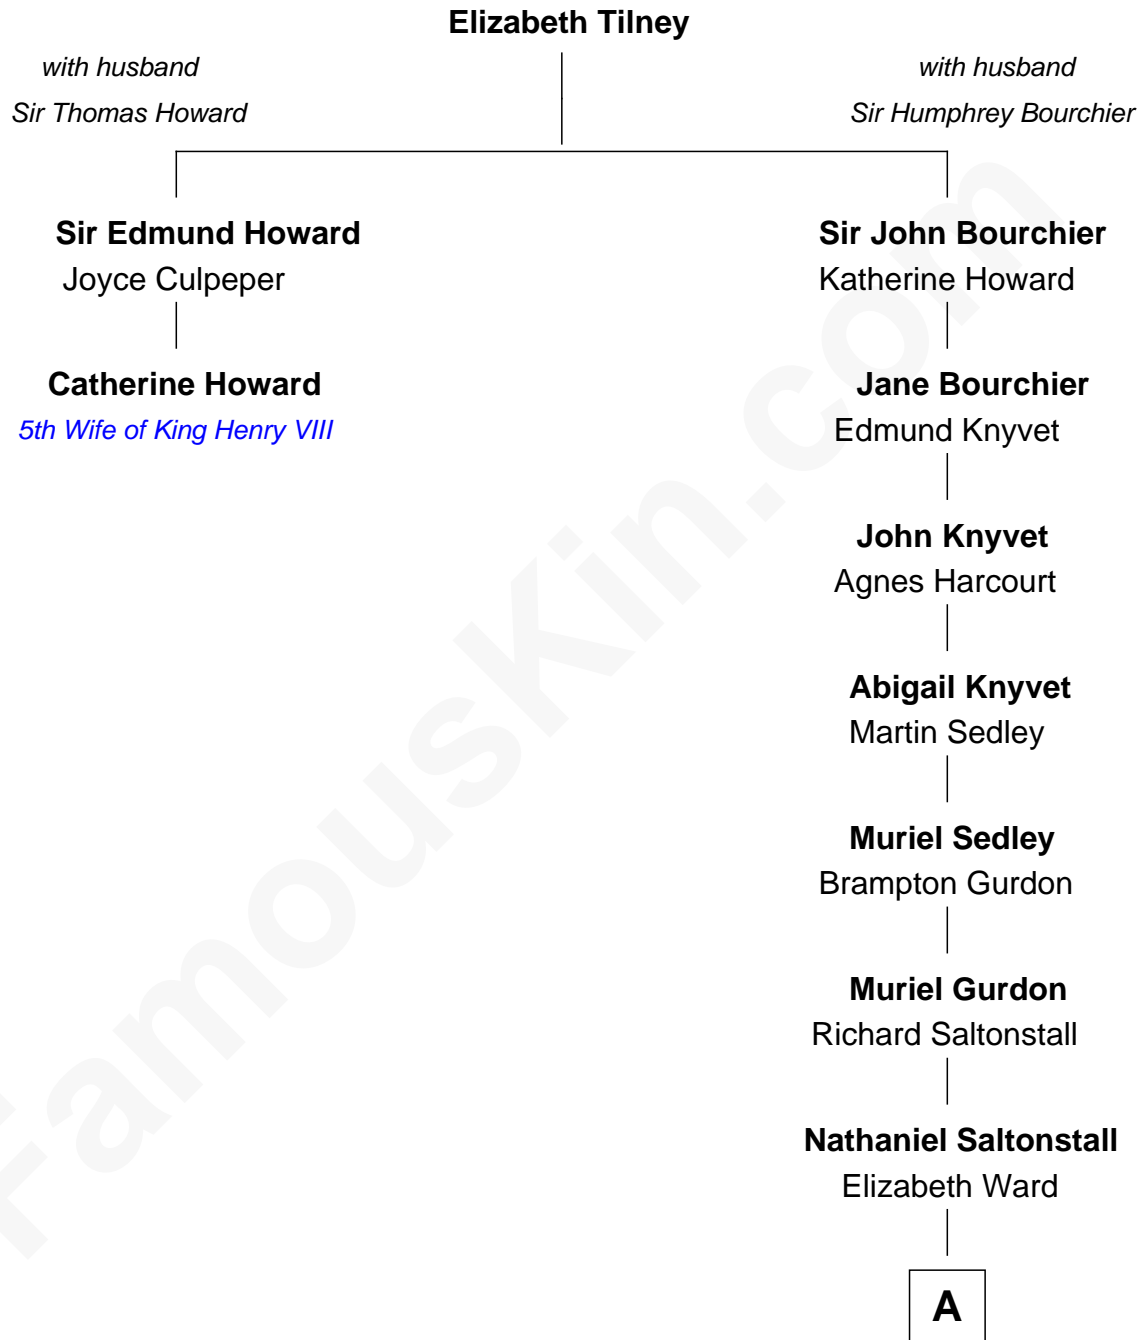

# FamousKin.com Relationship Chart of

**Catherine Howard**

*5th Wife of King Henry VIII*

1st cousin 13 times removed of

**Louis Auchincloss**

*Author*

**A**

**Gov. Gurdon Saltonstall**

Jerusha Richards

**Gen. Gurdon Saltonstall**

Rebecca Winthrop

**Sarah Saltonstall**

Daniel Buck

**Gurdon Buck**

Susannah Mainwaring

**Elizabeth Buck**