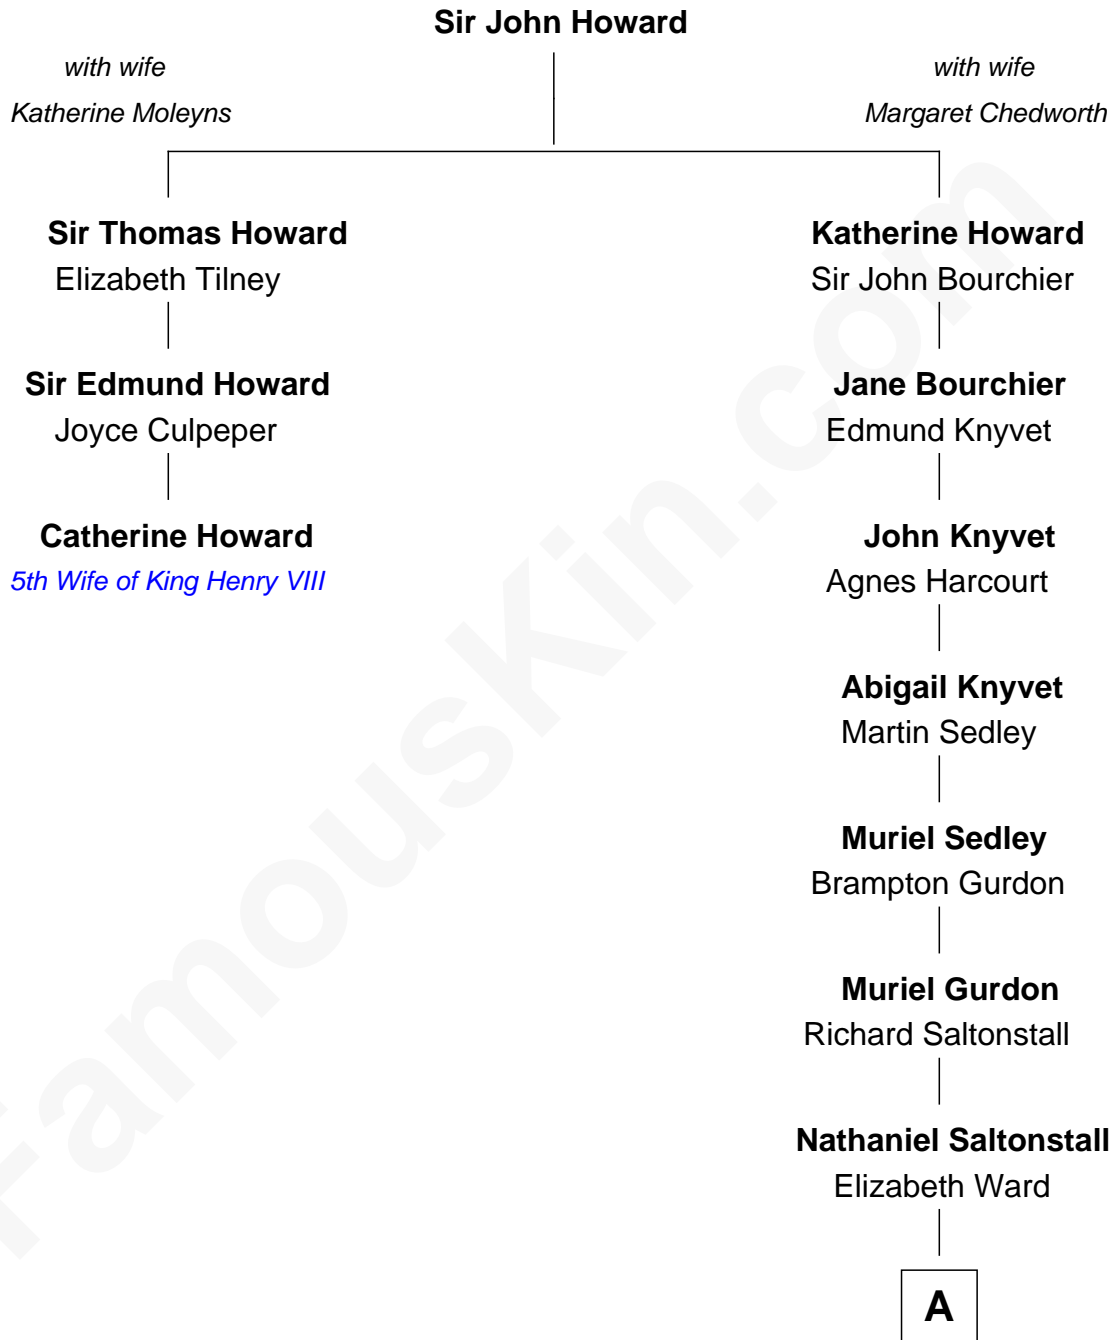

FamousKin.com Relationship Chart of

Catherine Howard

5th Wife of King Henry VIII

2nd cousin 12 times removed of

Louis Auchincloss

Author

A

Gov. Gurdon Saltonstall

Jerusha Richards

Gen. Gurdon Saltonstall

Rebecca Winthrop

Sarah Saltonstall

Daniel Buck

Gurdon Buck

Susannah Mainwaring

Elizabeth Buck