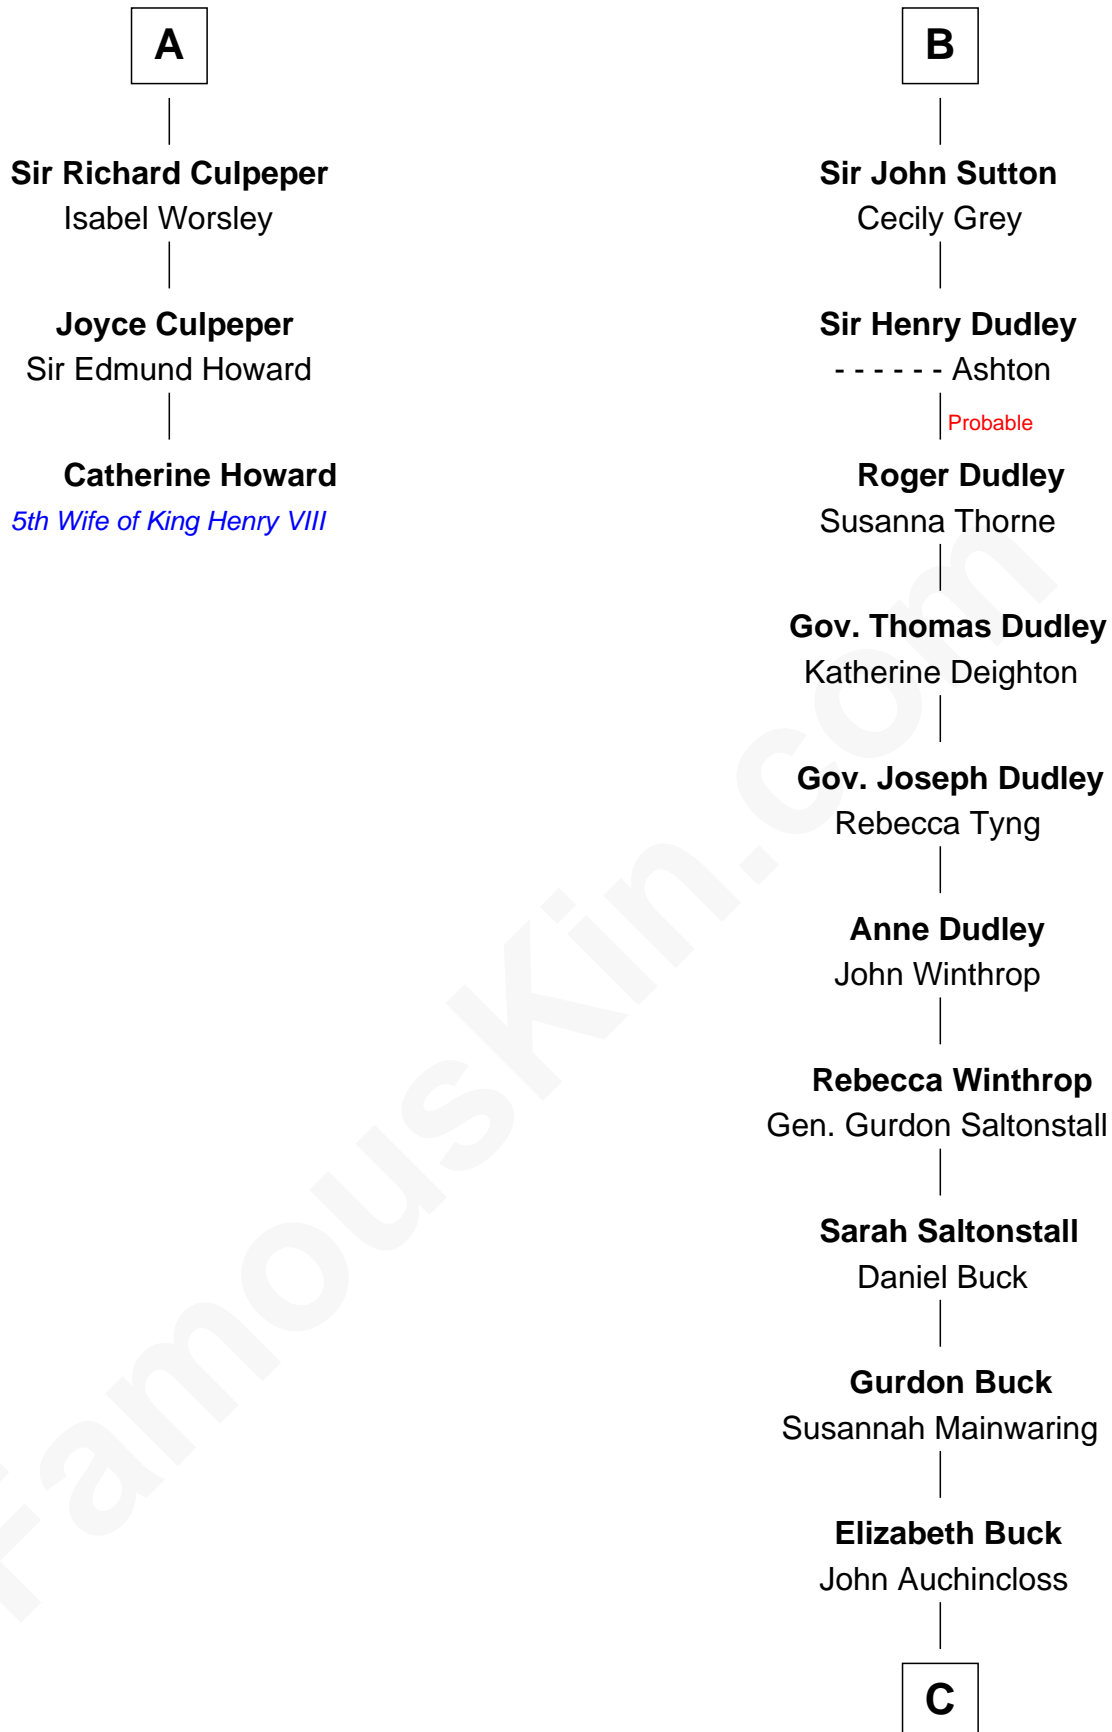

# FamousKin.com Relationship Chart of

**Catherine Howard**

*5th Wife of King Henry VIII*

9th cousin 10 times removed of

**Louis Auchincloss**

*Author*

**C**

John Winthrop Auchincloss

Joanna Hone Russell

Joseph Howland Auchincloss

Priscilla Dixon Stanton

Louis Auchincloss

*Author*

FamousKin.com