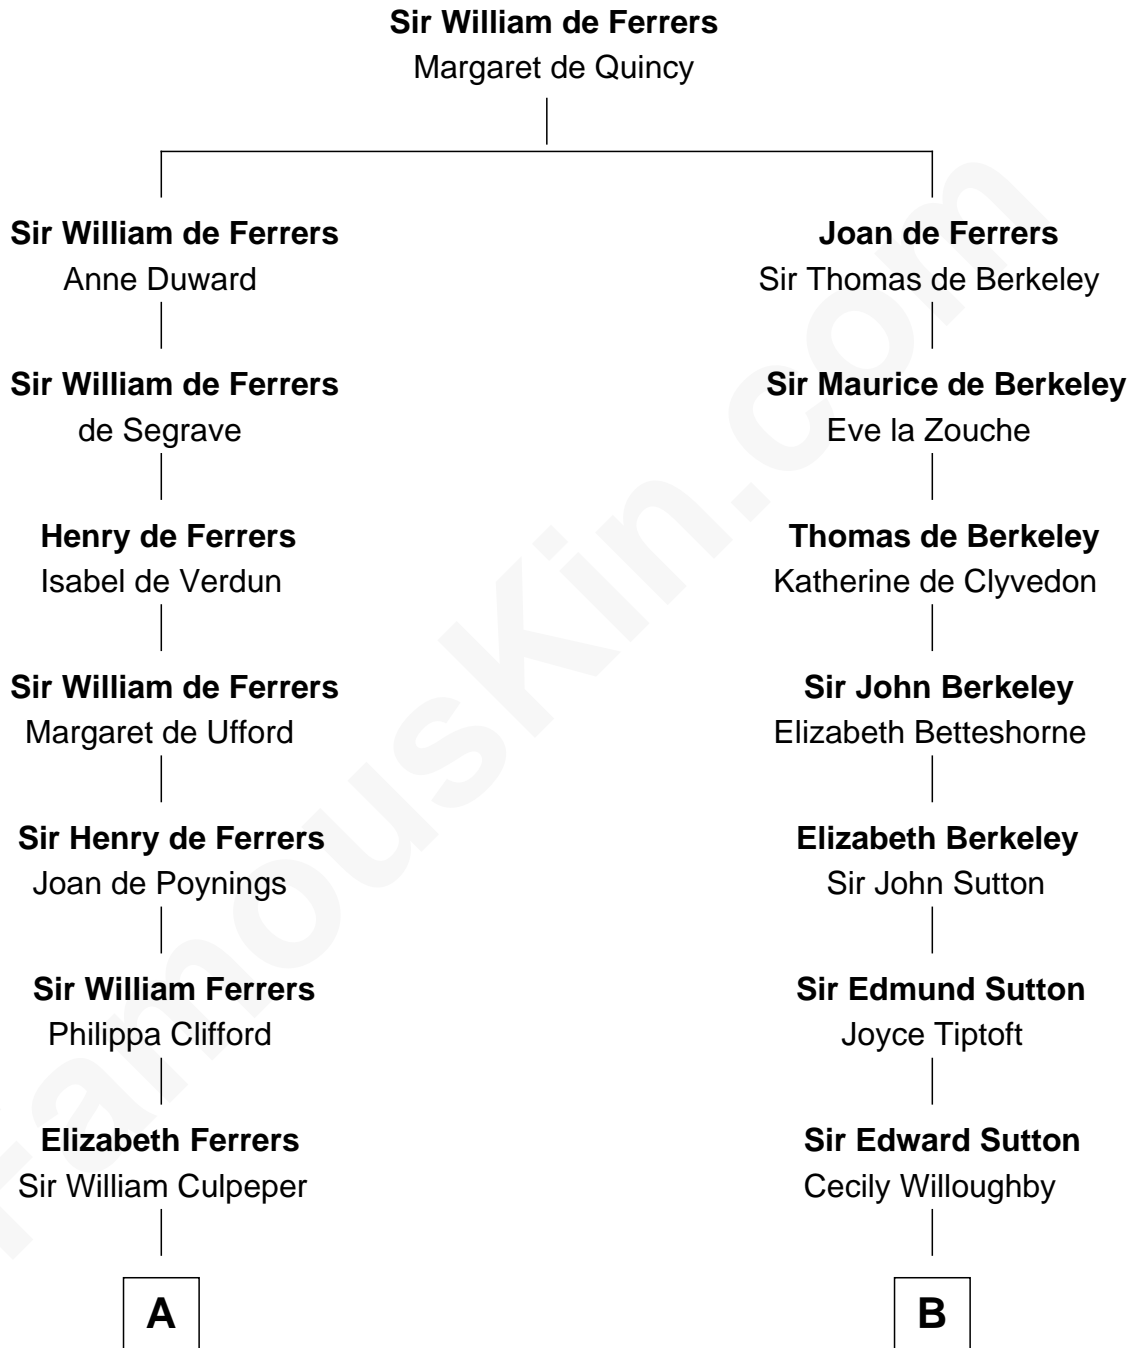

# FamousKin.com Relationship Chart of

**Catherine Howard**

*5th Wife of King Henry VIII*

9th cousin 10 times removed of

**Louis Auchincloss**

*Author*

**C**

John Winthrop Auchincloss

Joanna Hone Russell

Joseph Howland Auchincloss

Priscilla Dixon Stanton

Louis Auchincloss

*Author*

FamousKin.com