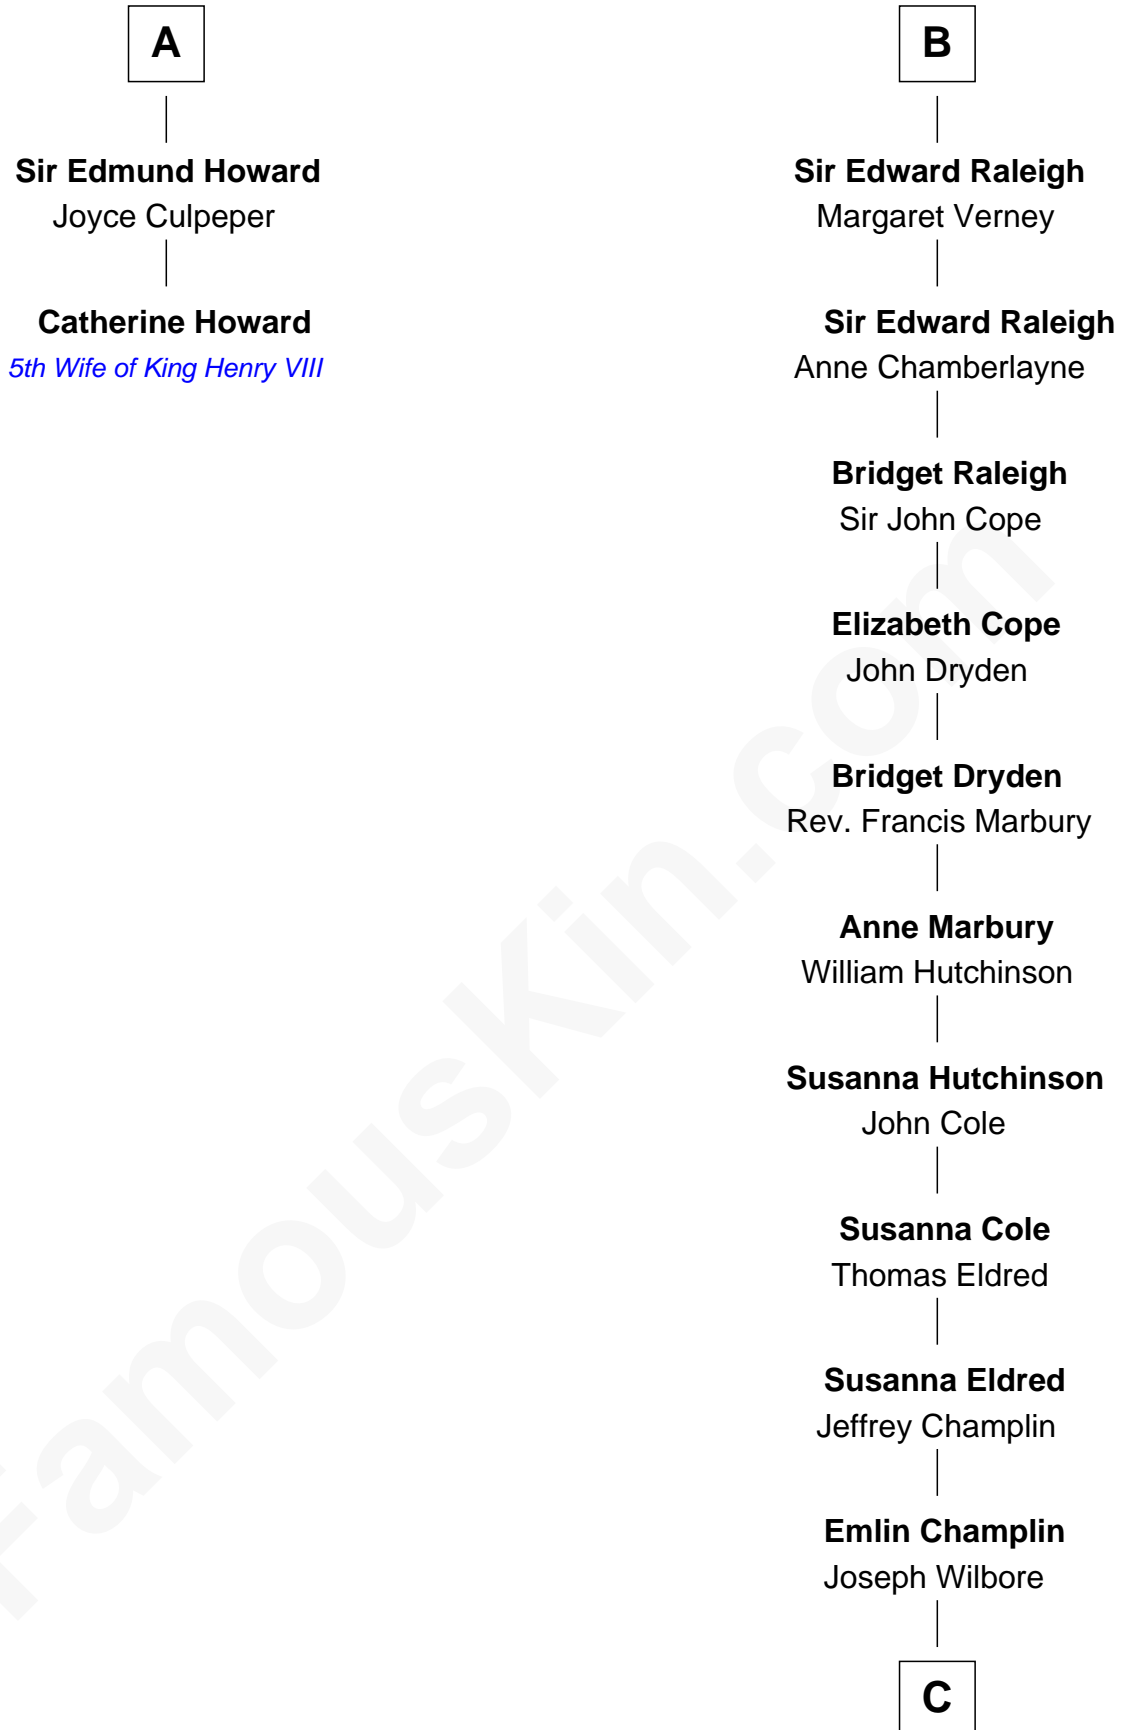

# FamousKin.com Relationship Chart of

**Catherine Howard**

*5th Wife of King Henry VIII*

8th cousin 12 times removed of

**Shanghai Pierce**

*Texas Cattleman*

**C**

**Ambless Wilbore**  
Nathaniel Stoddard

**Susanna Stoddard**  
Isaac Pearce

**Jonathan D. Pearce**  
Hanna Phillips Head

**Shanghai Pierce**  
*Texas Cattleman*

FamousKin.com