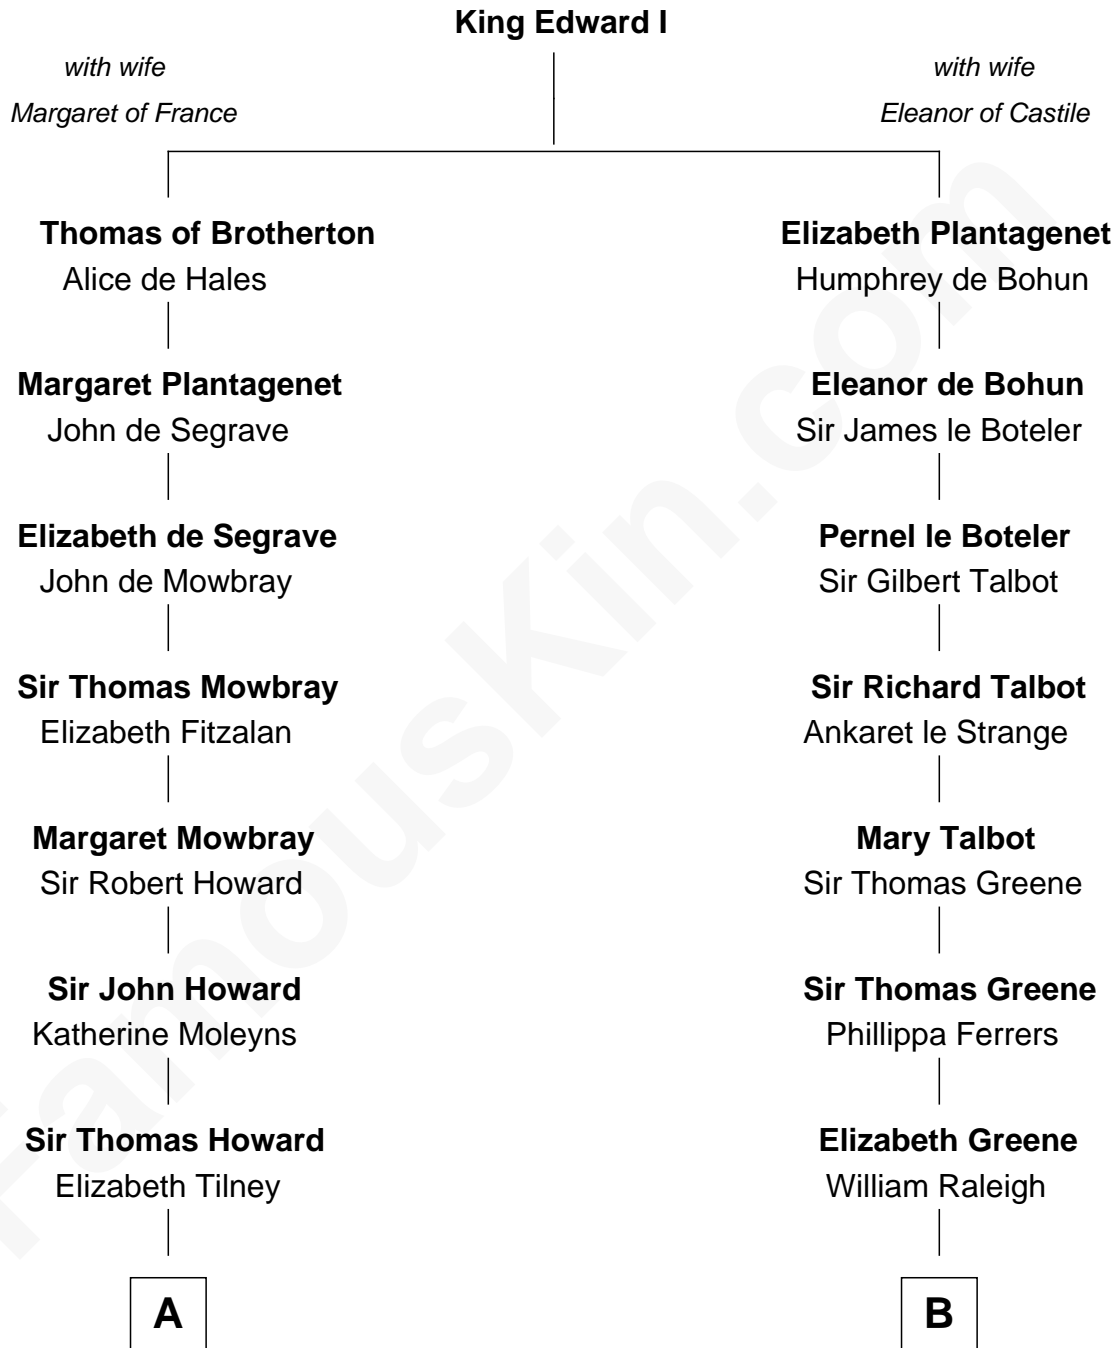

# FamousKin.com Relationship Chart of

**Catherine Howard**

*5th Wife of King Henry VIII*

8th cousin 12 times removed of

**Shanghai Pierce**

*Texas Cattleman*

**C**

**Ambless Wilbore**  
Nathaniel Stoddard

**Susanna Stoddard**  
Isaac Pearce

**Jonathan D. Pearce**  
Hanna Phillips Head

**Shanghai Pierce**  
*Texas Cattleman*

FamousKin.com