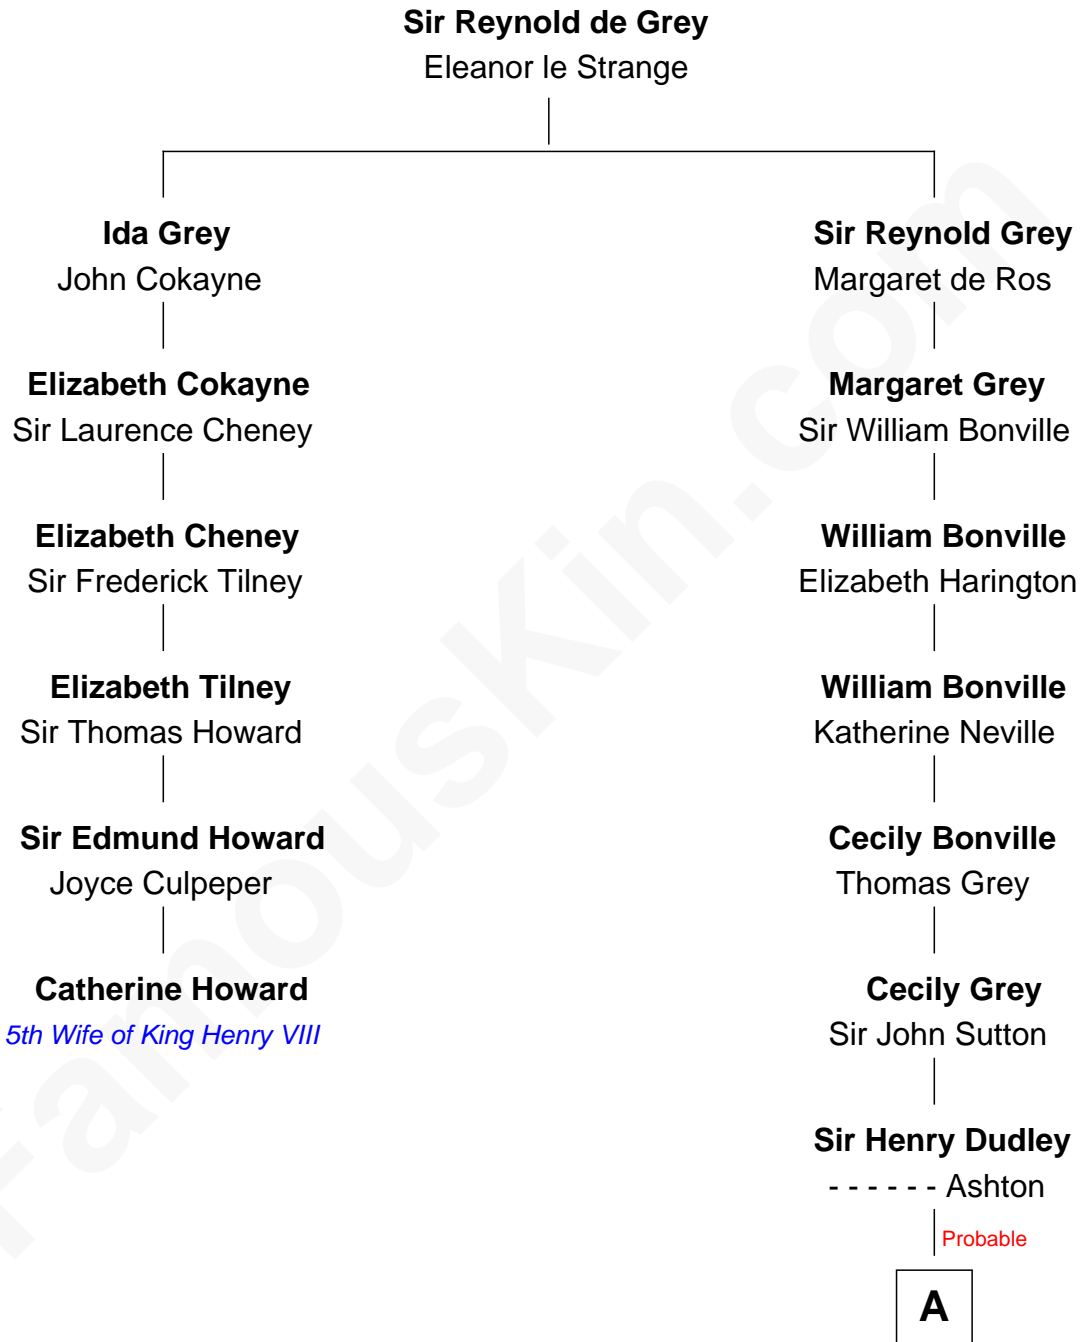

FamousKin.com

Relationship Chart of

Catherine Howard

5th Wife of King Henry VIII

5th cousin 13 times removed of

Alan Shepard

Mercury and Apollo Astronaut

A