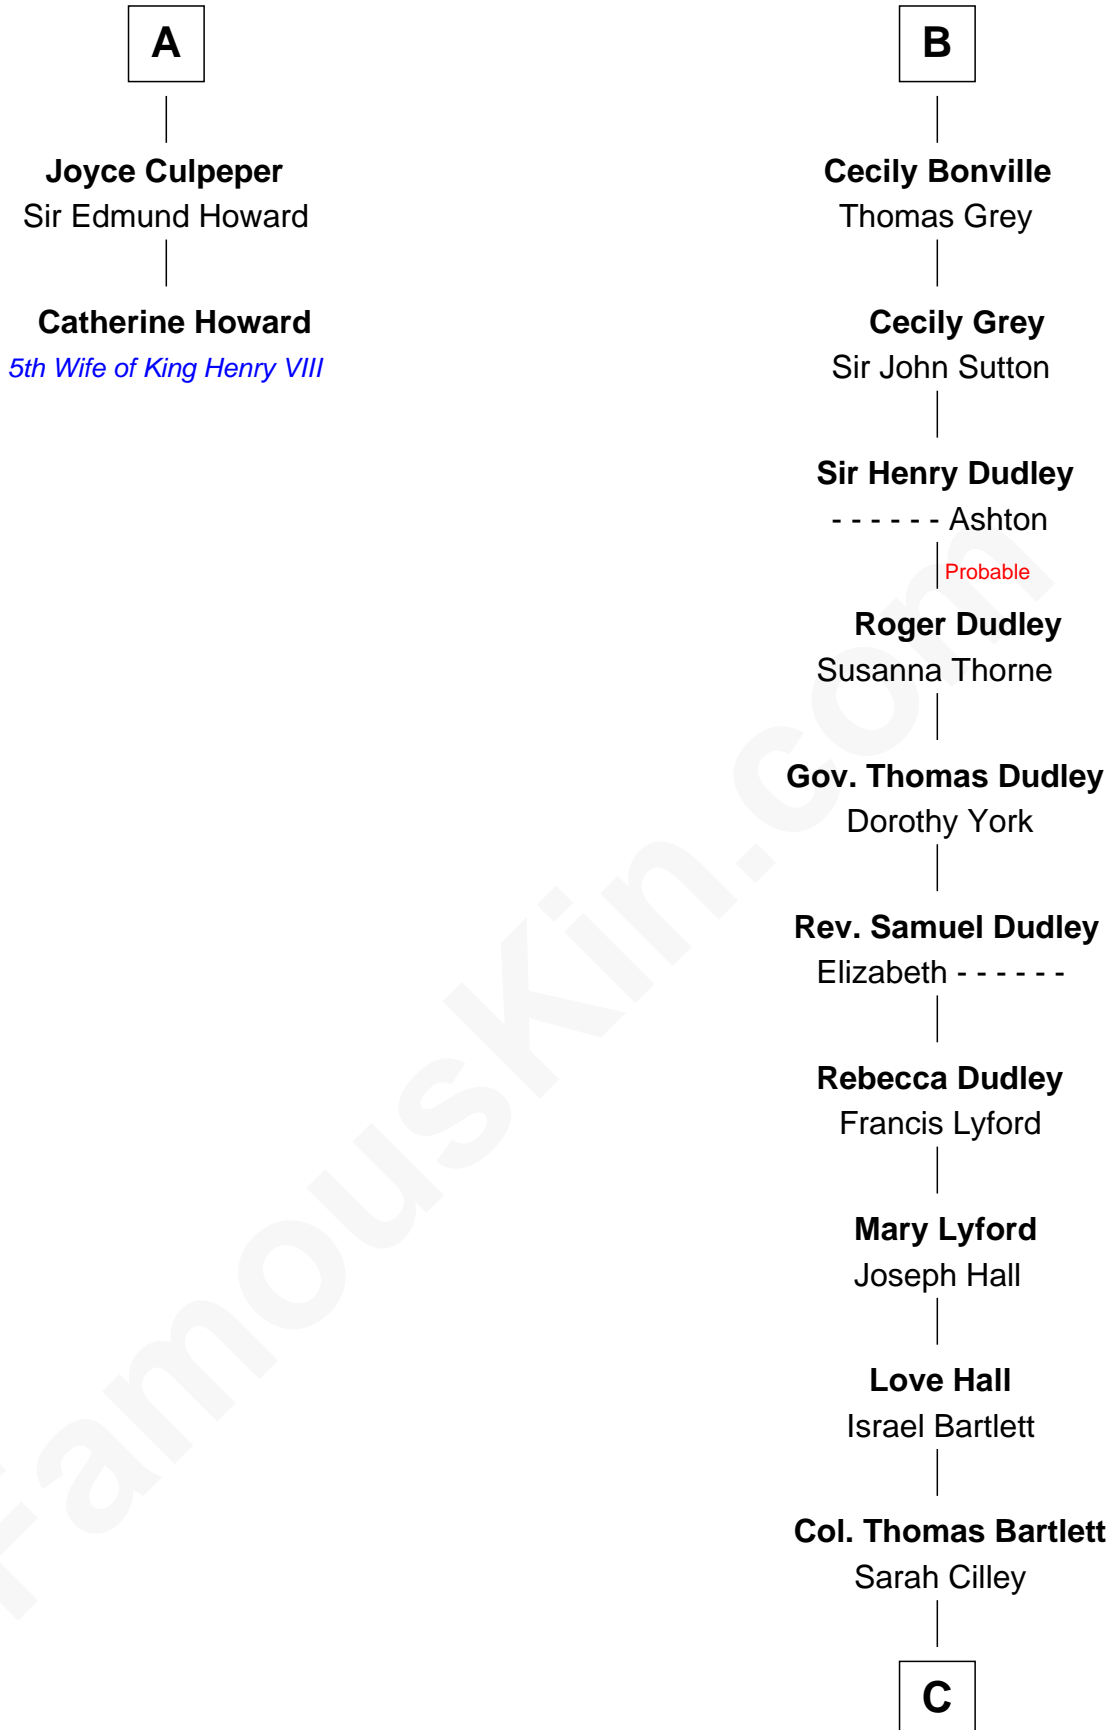

# FamousKin.com Relationship Chart of

**Catherine Howard**

*5th Wife of King Henry VIII*

8th cousin 13 times removed of

**Alan Shepard**

*Mercury and Apollo Astronaut*

**Sir Gilbert de Clare**

Joan of Acre

**Elizabeth Ferrers**  
Sir William Culpeper

**Sir Richard Culpeper**  
Isabel Worsley

**A**

**Margaret de Clare**  
Hugh de Audley

**Margaret de Audley**  
Ralph de Stafford

**Beatrice de Stafford**  
Thomas de Ros

**Margaret de Ros**  
Sir Reynold Grey

**Margaret Grey**  
Sir William Bonville

**William Bonville**  
Elizabeth Harington

**William Bonville**  
Katherine Neville

**B**

**C**

**Bradbury Bartlett**

Mary True

**Thomas Bradbury Bartlett**

Victoria Elizabeth Williams Cilley

**Annie Elizabeth Bartlett**

Frederick Johnson Shepard

**Alan Bartlett Shepard**

Pauline Renza Emerson

**Alan Shepard**

*Mercury and Apollo Astronaut*