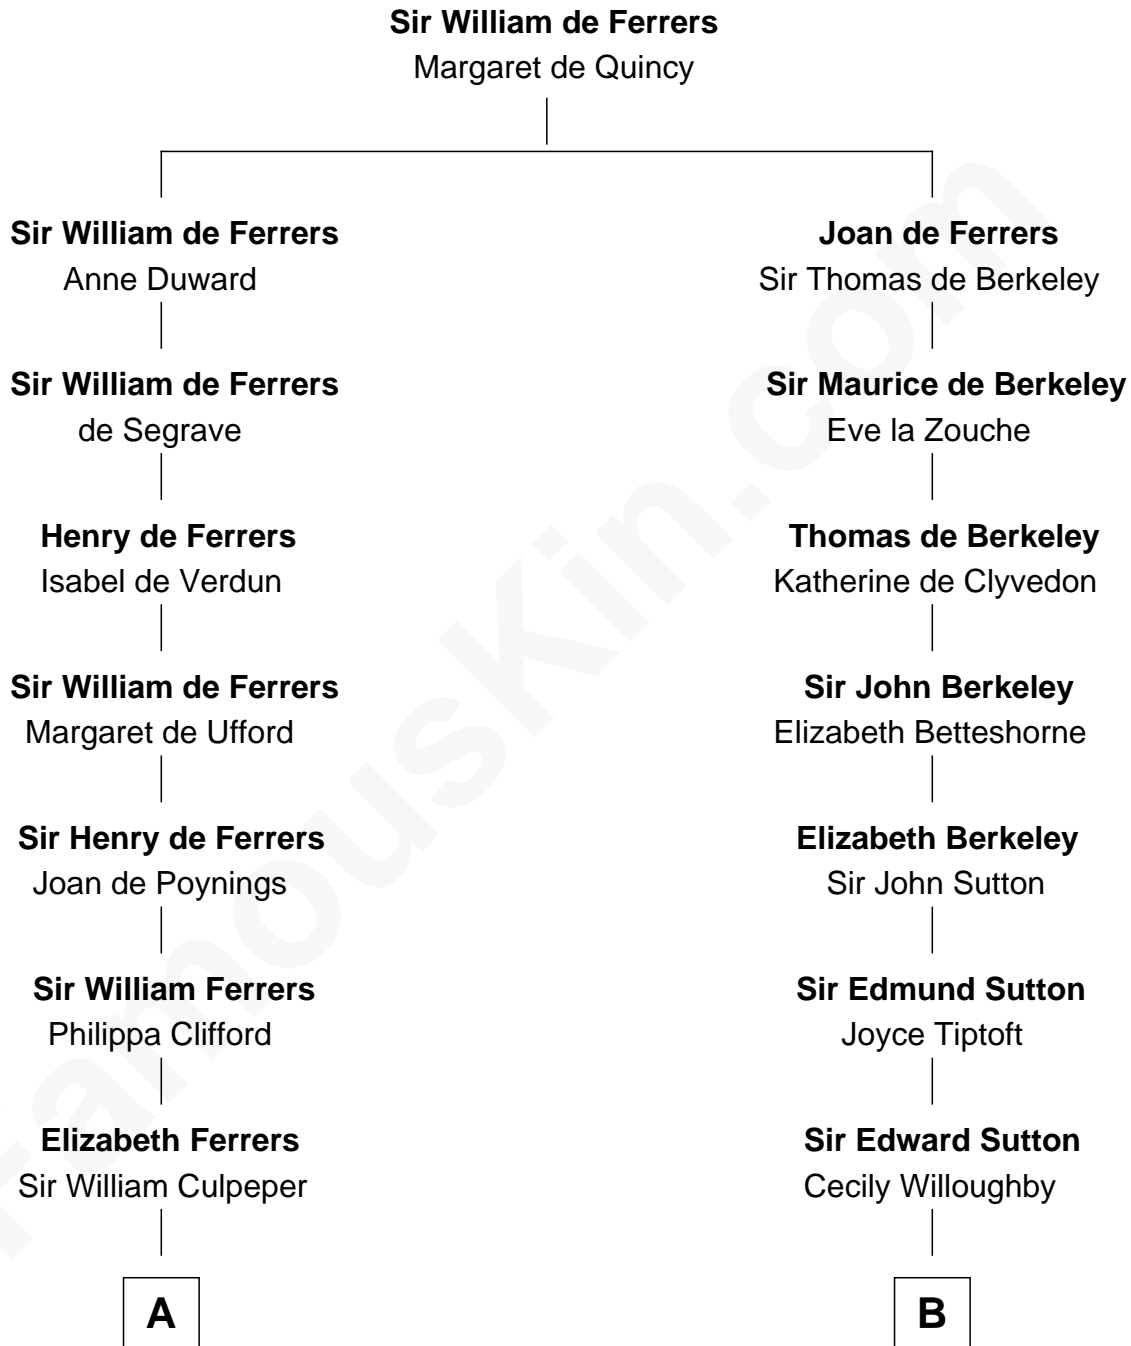

FamousKin.com

Relationship Chart of

Catherine Howard

5th Wife of King Henry VIII

9th cousin 11 times removed of

Alan Shepard

Mercury and Apollo Astronaut

C

—
Thomas Bradbury Bartlett
Victoria Elizabeth Williams Cilley

—
Annie Elizabeth Bartlett
Frederick Johnson Shepard

—
Alan Bartlett Shepard
Pauline Renza Emerson

—
Alan Shepard
Mercury and Apollo Astronaut