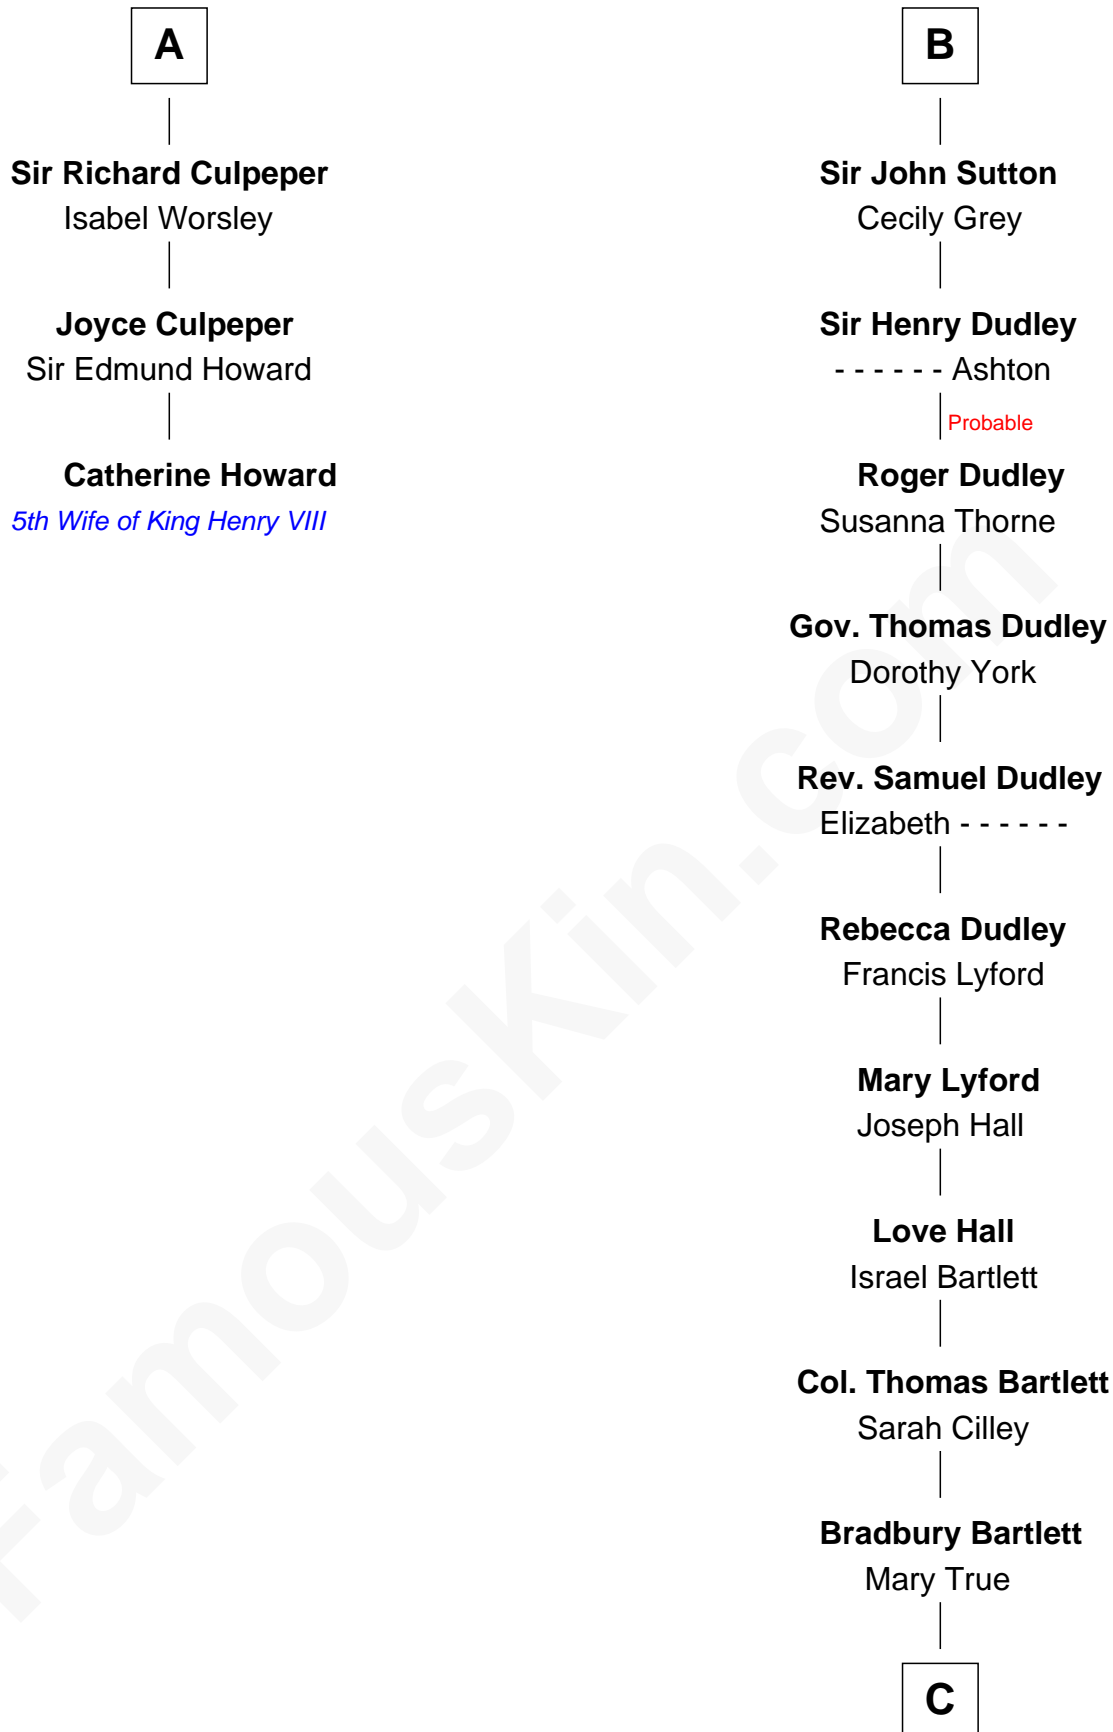

FamousKin.com

Relationship Chart of

Catherine Howard

5th Wife of King Henry VIII

9th cousin 11 times removed of

Alan Shepard

Mercury and Apollo Astronaut

C

—
Thomas Bradbury Bartlett
Victoria Elizabeth Williams Cilley

—
Annie Elizabeth Bartlett
Frederick Johnson Shepard

—
Alan Bartlett Shepard
Pauline Renza Emerson

—
Alan Shepard
Mercury and Apollo Astronaut