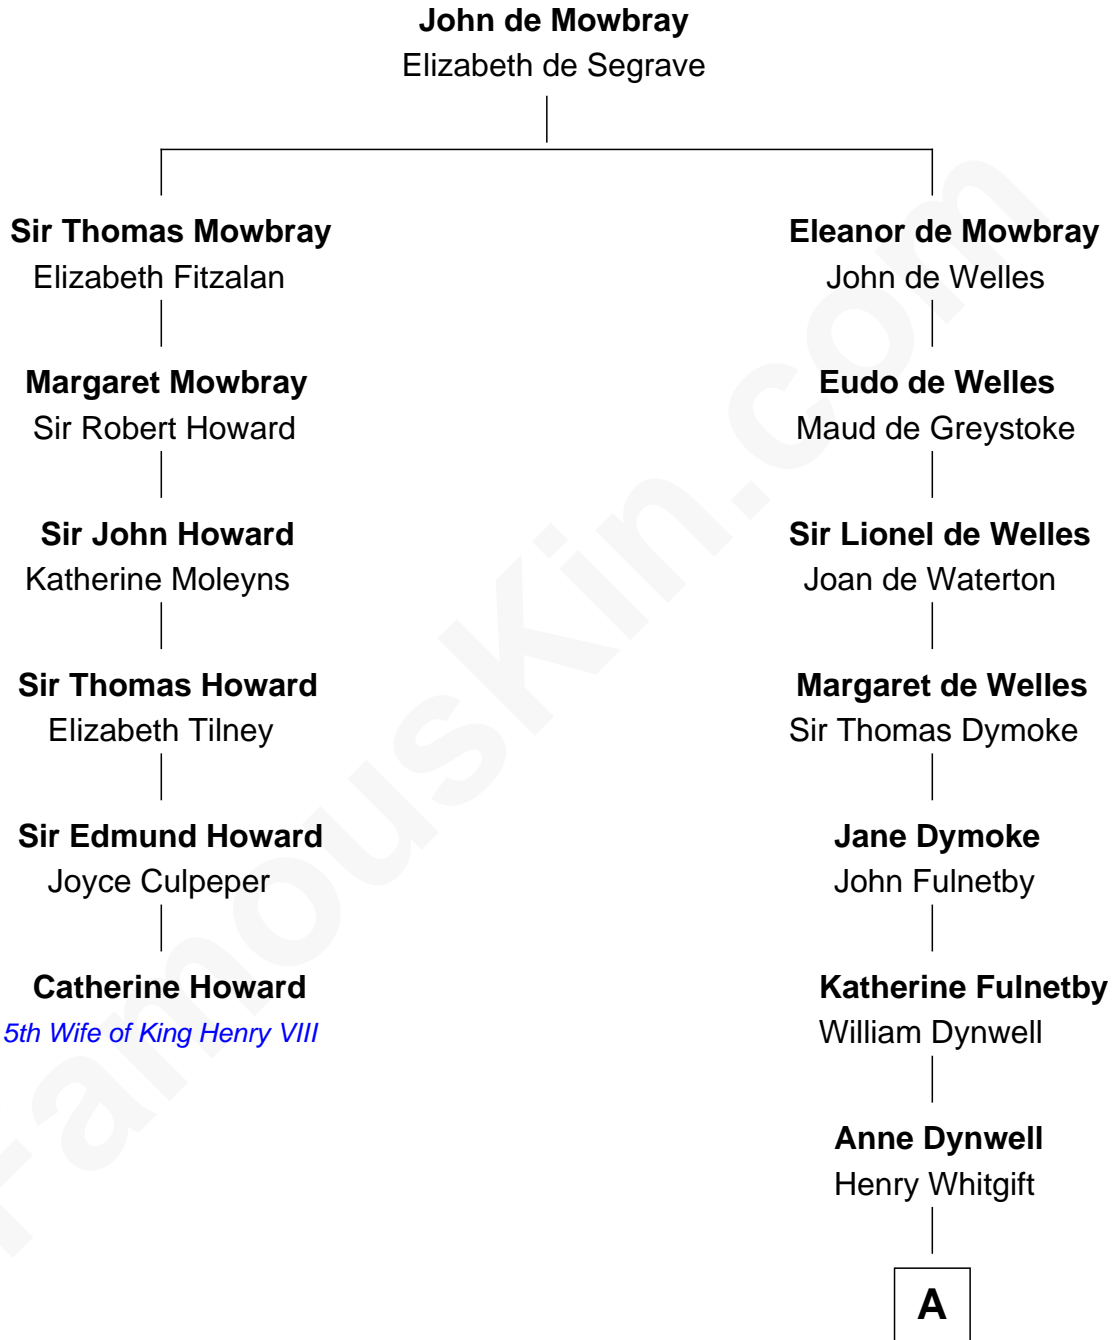

## Relationship Chart of

### Catherine Howard

*5th Wife of King Henry VIII*

5th cousin 14 times removed of

### Alan Shepard

*Mercury and Apollo Astronaut*

**A**

**William Whitgift**

-----

**Elizabeth Whitgift**  
Wymond Bradbury

**Thomas Bradbury**  
Mary Perkins

**Mary Bradbury**  
John Stanyan