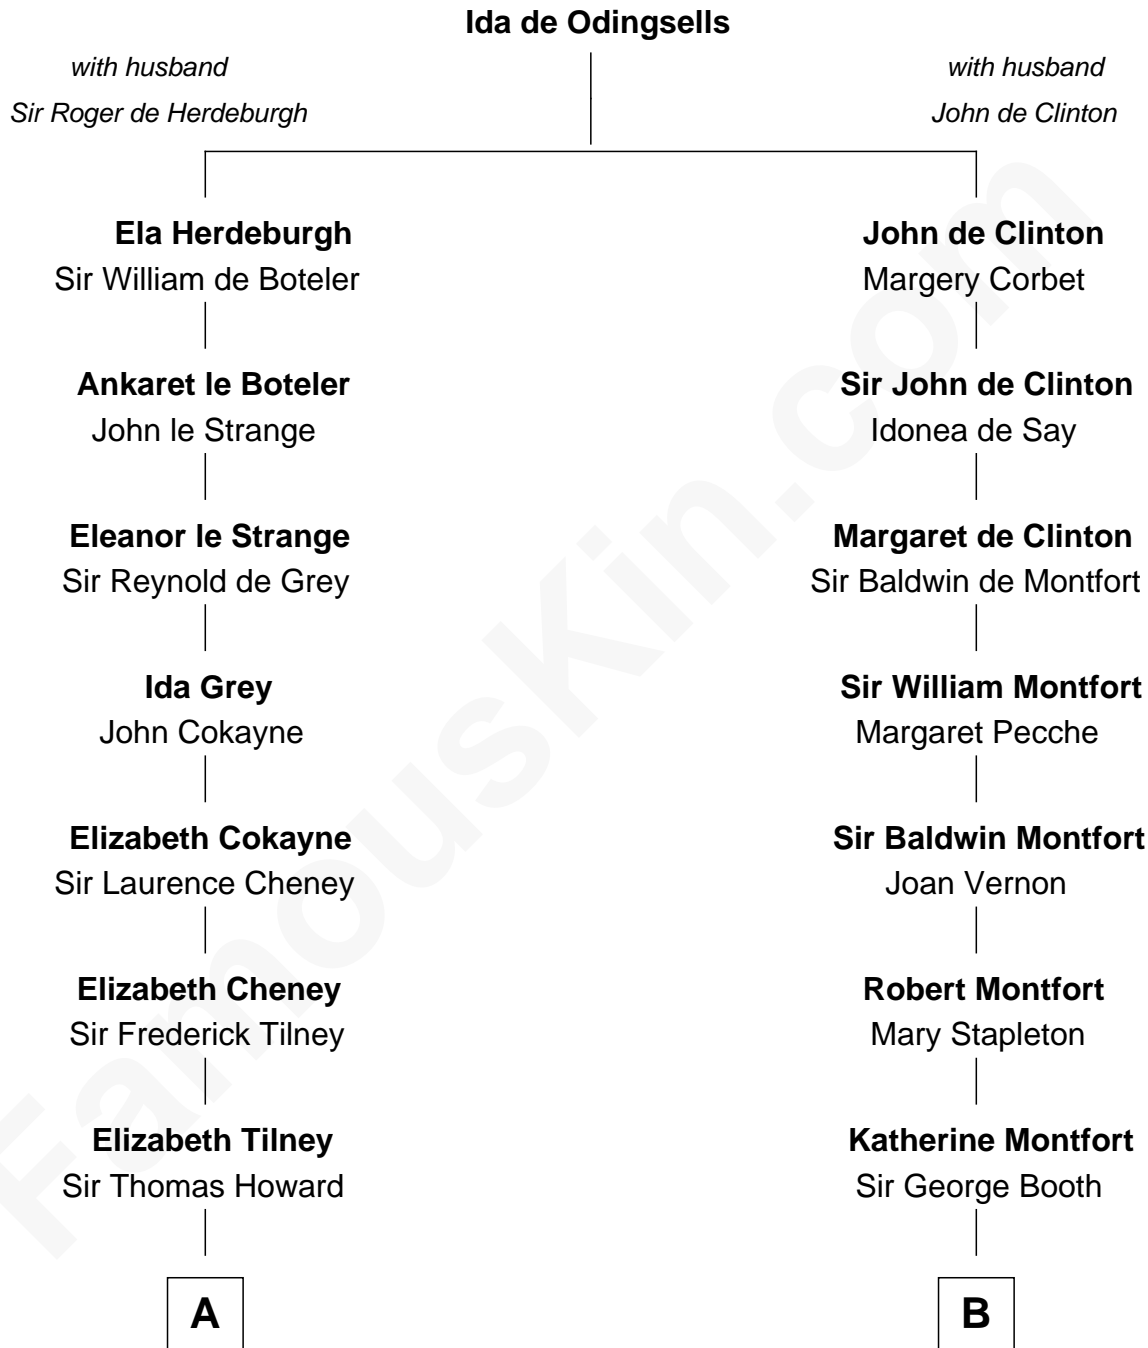

FamousKin.com Relationship Chart of

Catherine Howard

5th Wife of King Henry VIII

8th cousin 13 times removed of

Christian Herter

59th Governor of Massachusetts

C

|
Sarah Fiske
Erastus Miles

|
Archibald Miles
Mary Treese

|
Mary Miles
Christian Herter

|
Albert Herter
Adele McGinnis

|
Christian Herter
59th Governor of Massachusetts

FamousKin.com