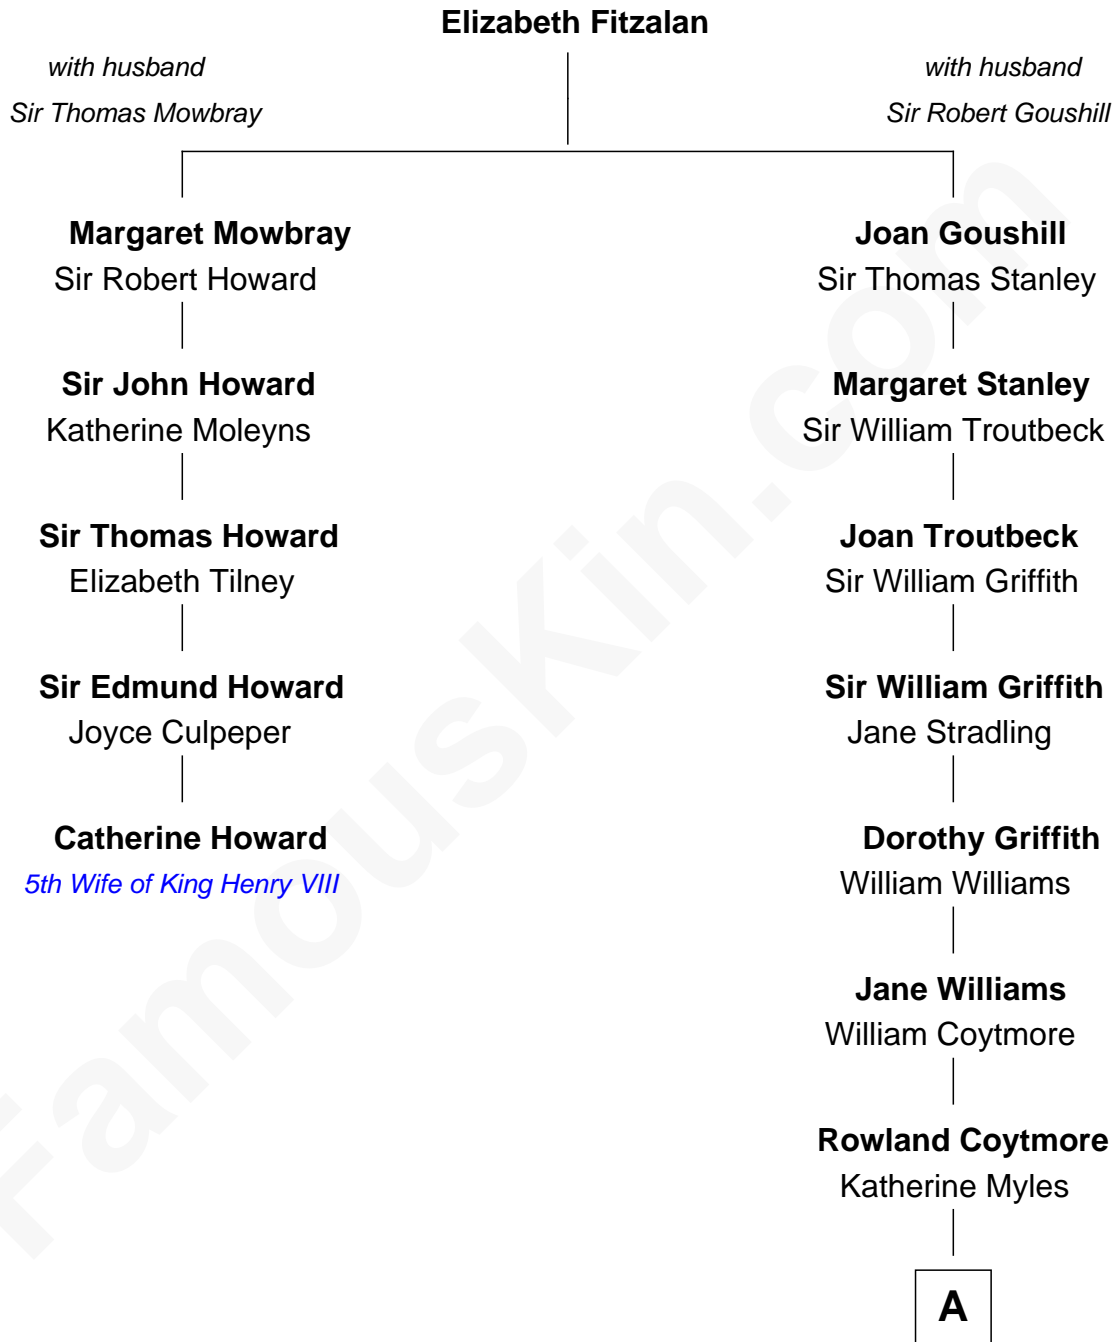

FamousKin.com

Relationship Chart of

Catherine Howard

5th Wife of King Henry VIII

4th cousin 8 times removed of

Abigail (Smith) Adams

First Lady of President John Adams

A