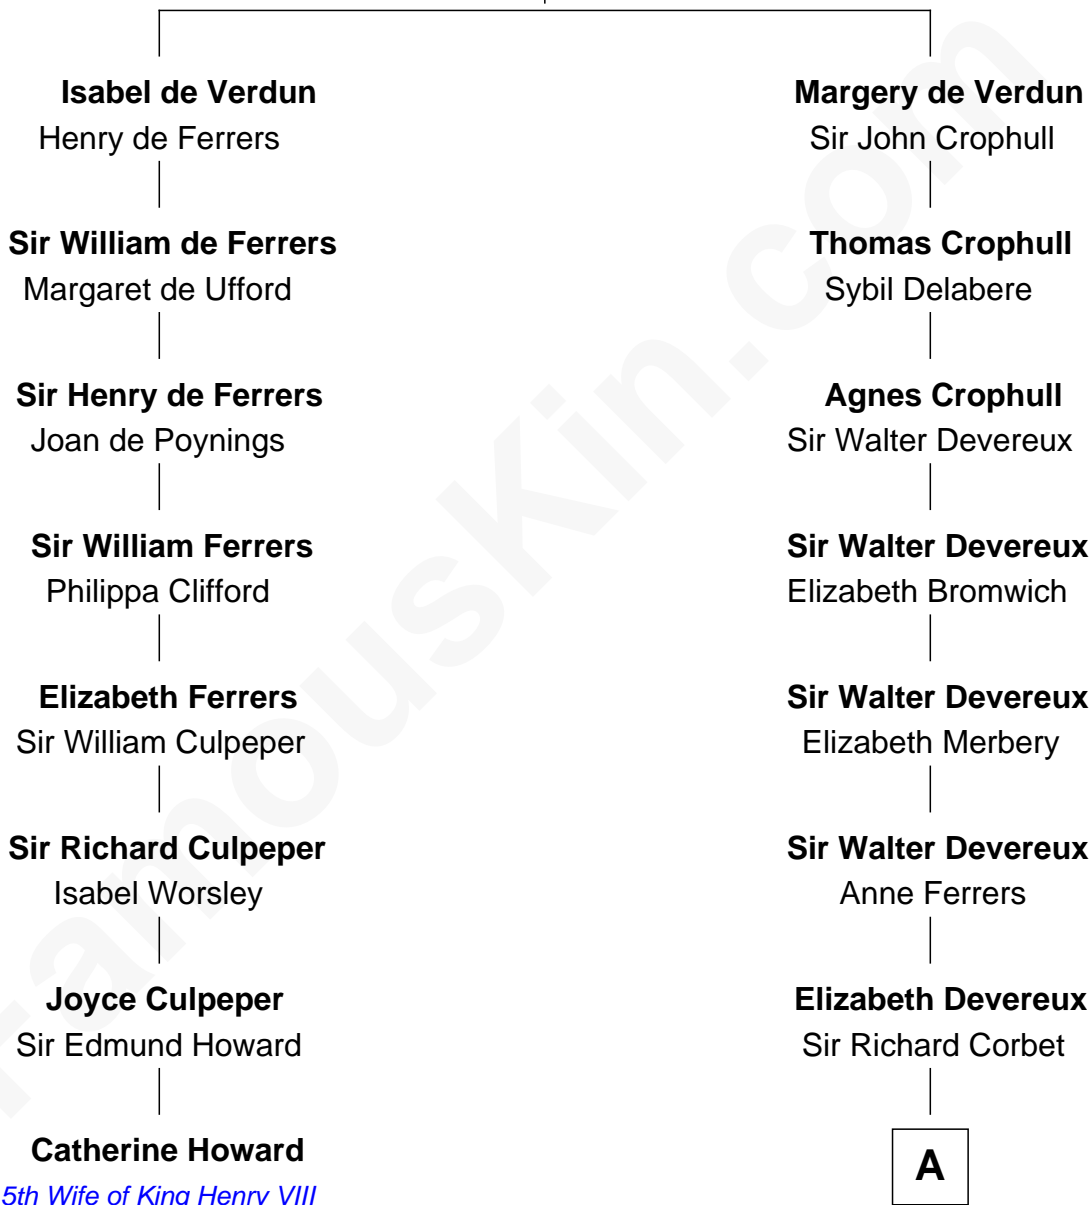

# FamousKin.com Relationship Chart of

**Catherine Howard**

*5th Wife of King Henry VIII*

7th cousin 13 times removed of

**Orson Welles**

*Radio, Stage, and Movie Actor*

## Sir Thebaud de Verdun

*with wife*  
Elizabeth de Clare

*with wife*  
Maud Mortimer

**A**

**Elizabeth Corbet**  
Thomas Trentham

**Katherine Trentham**  
Thomas Hackluyt

**Mary Hackluyt**  
Edmund Walter

**Mary Walter**  
Sir Edward Littleton

**Mary Littleton**  
Gilbert Jones

Probable

**Mary Jones**  
Thomas Lloyd

**Deborah Lloyd**  
Mordecai Moore

**Deborah Moore**  
Richard Hill

**Rachel Hill**  
Richard Wells

**William Hill Wells**  
Elizabeth Dagworthy