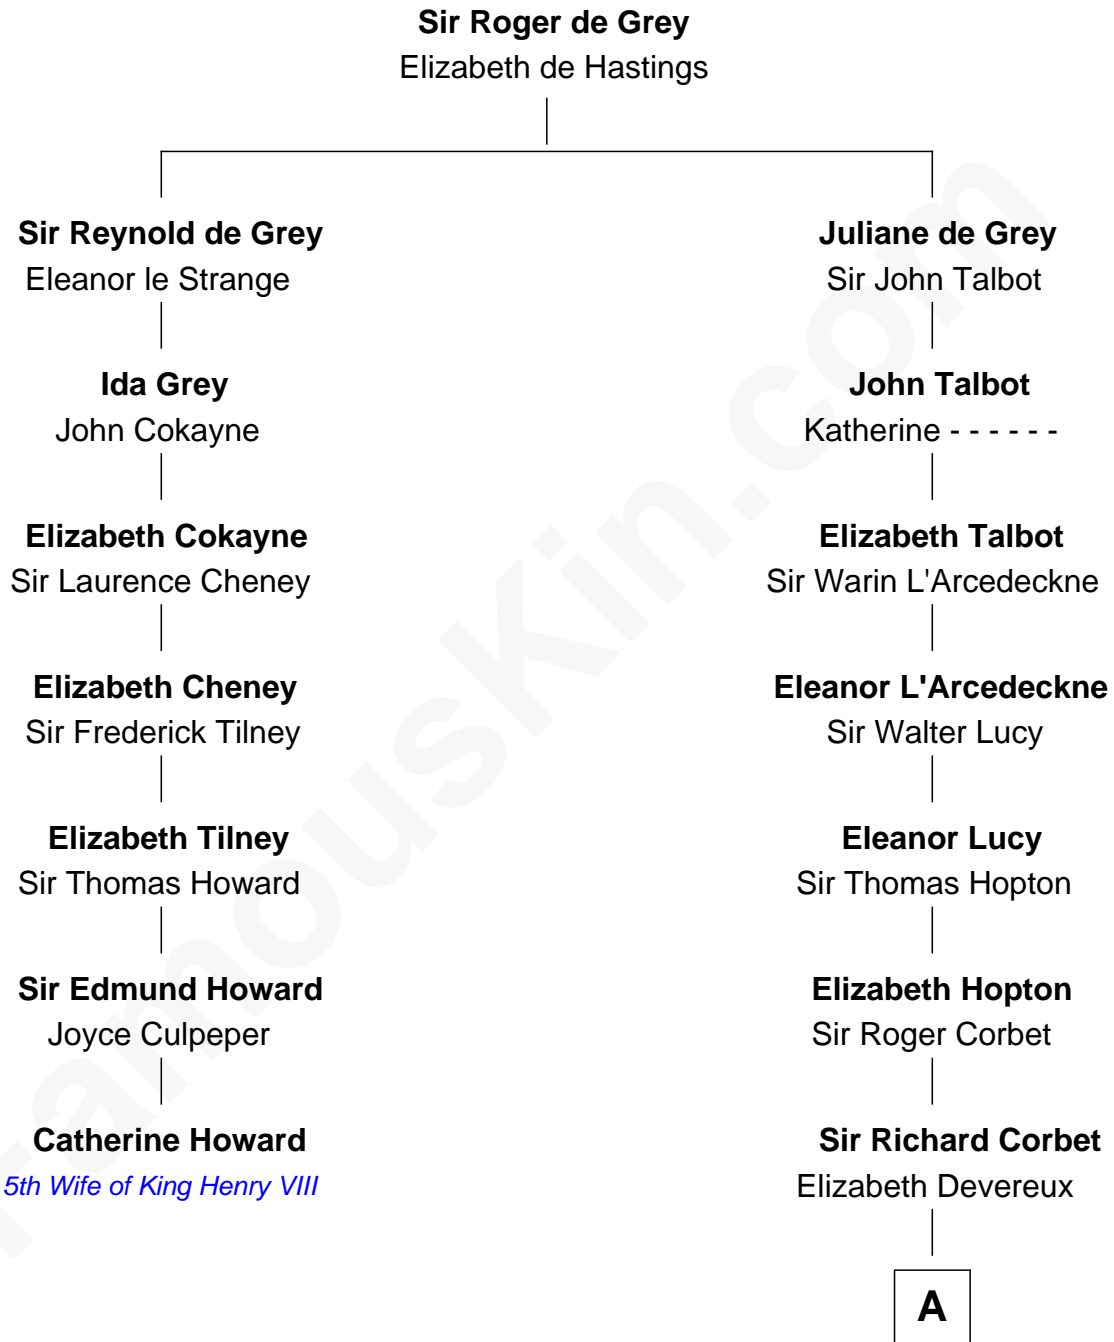

FamousKin.com

Relationship Chart of

Catherine Howard

5th Wife of King Henry VIII

6th cousin 14 times removed of

Orson Welles

Radio, Stage, and Movie Actor