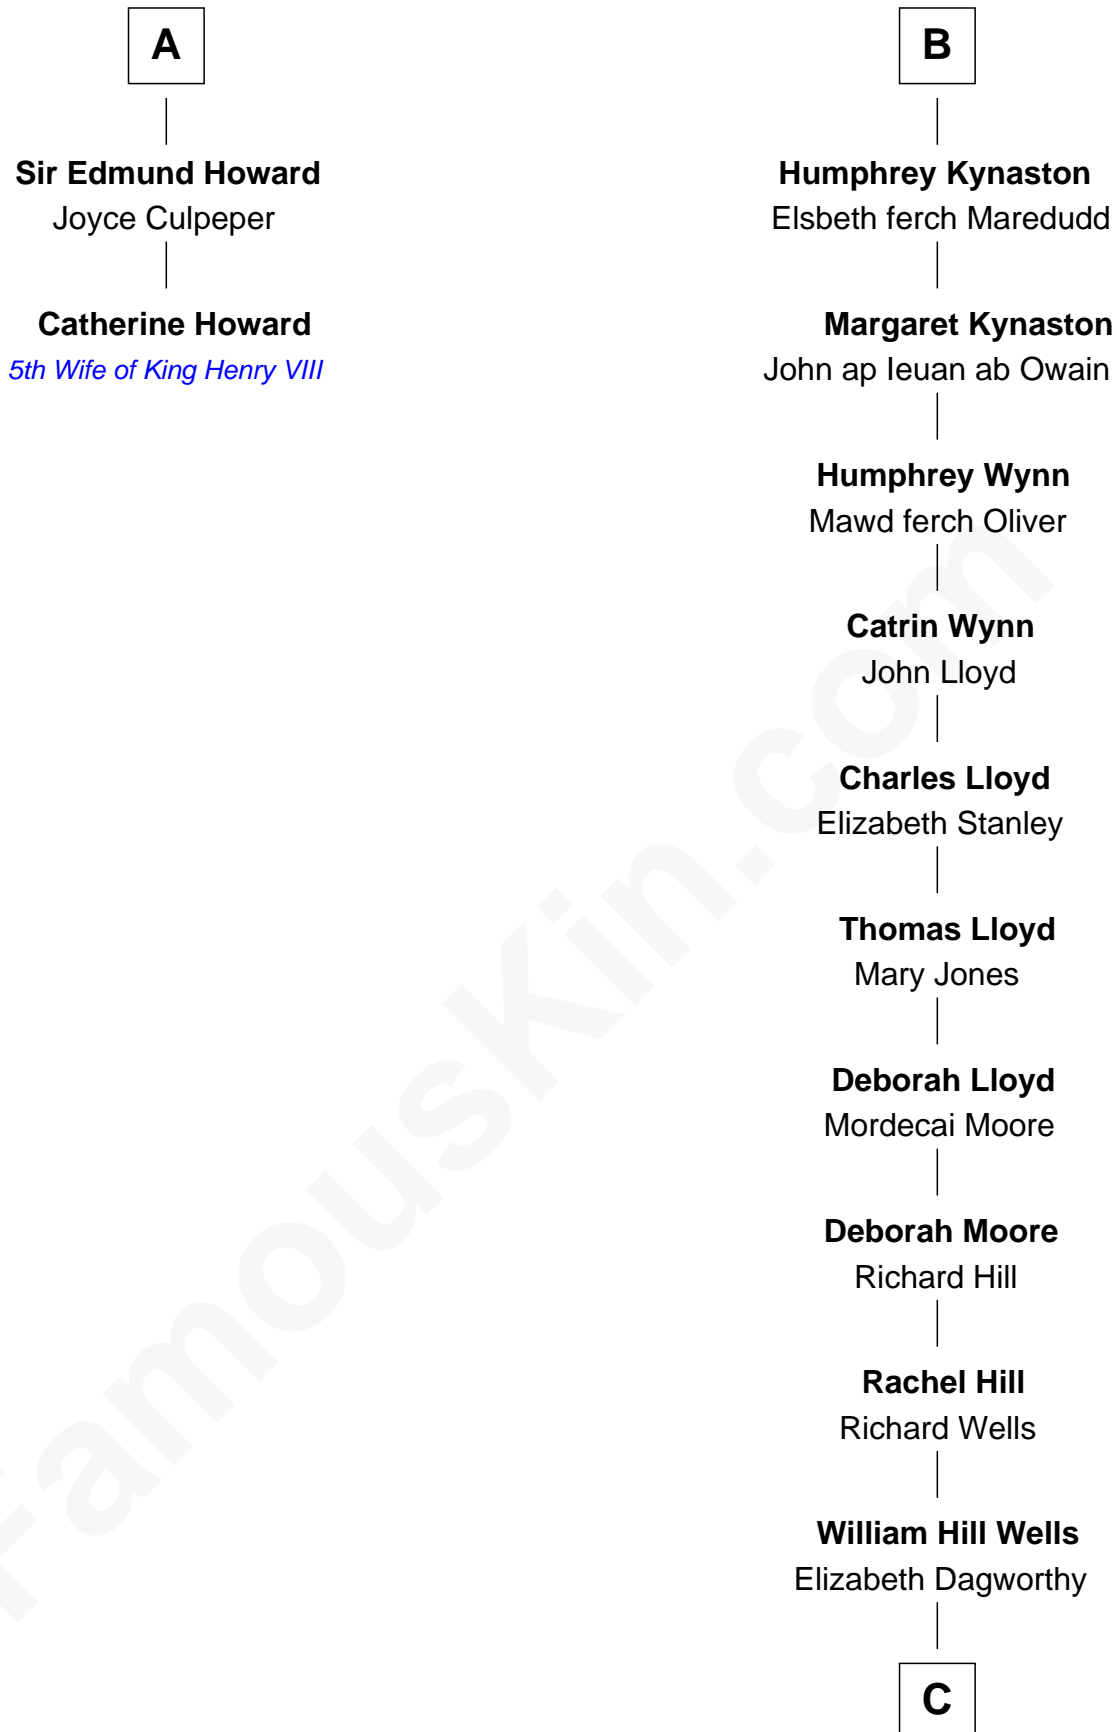

FamousKin.com

Relationship Chart of

Catherine Howard

5th Wife of King Henry VIII

8th cousin 12 times removed of

Orson Welles

Radio, Stage, and Movie Actor

C