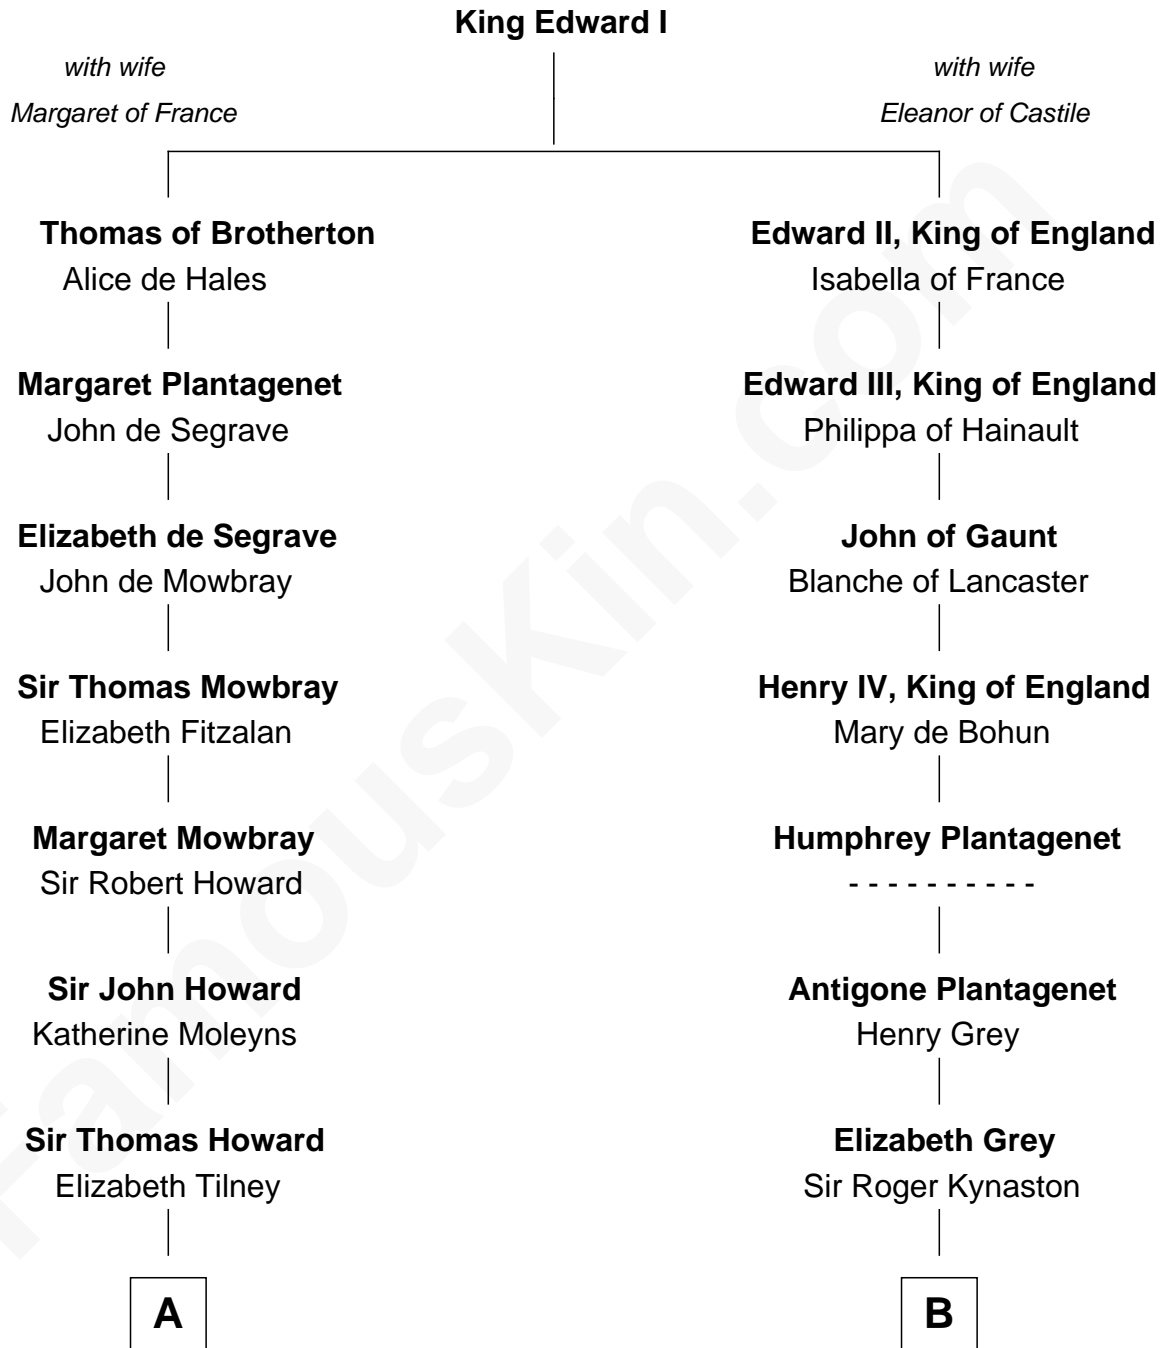

FamousKin.com

Relationship Chart of

Catherine Howard

5th Wife of King Henry VIII

8th cousin 12 times removed of

Orson Welles

Radio, Stage, and Movie Actor

C