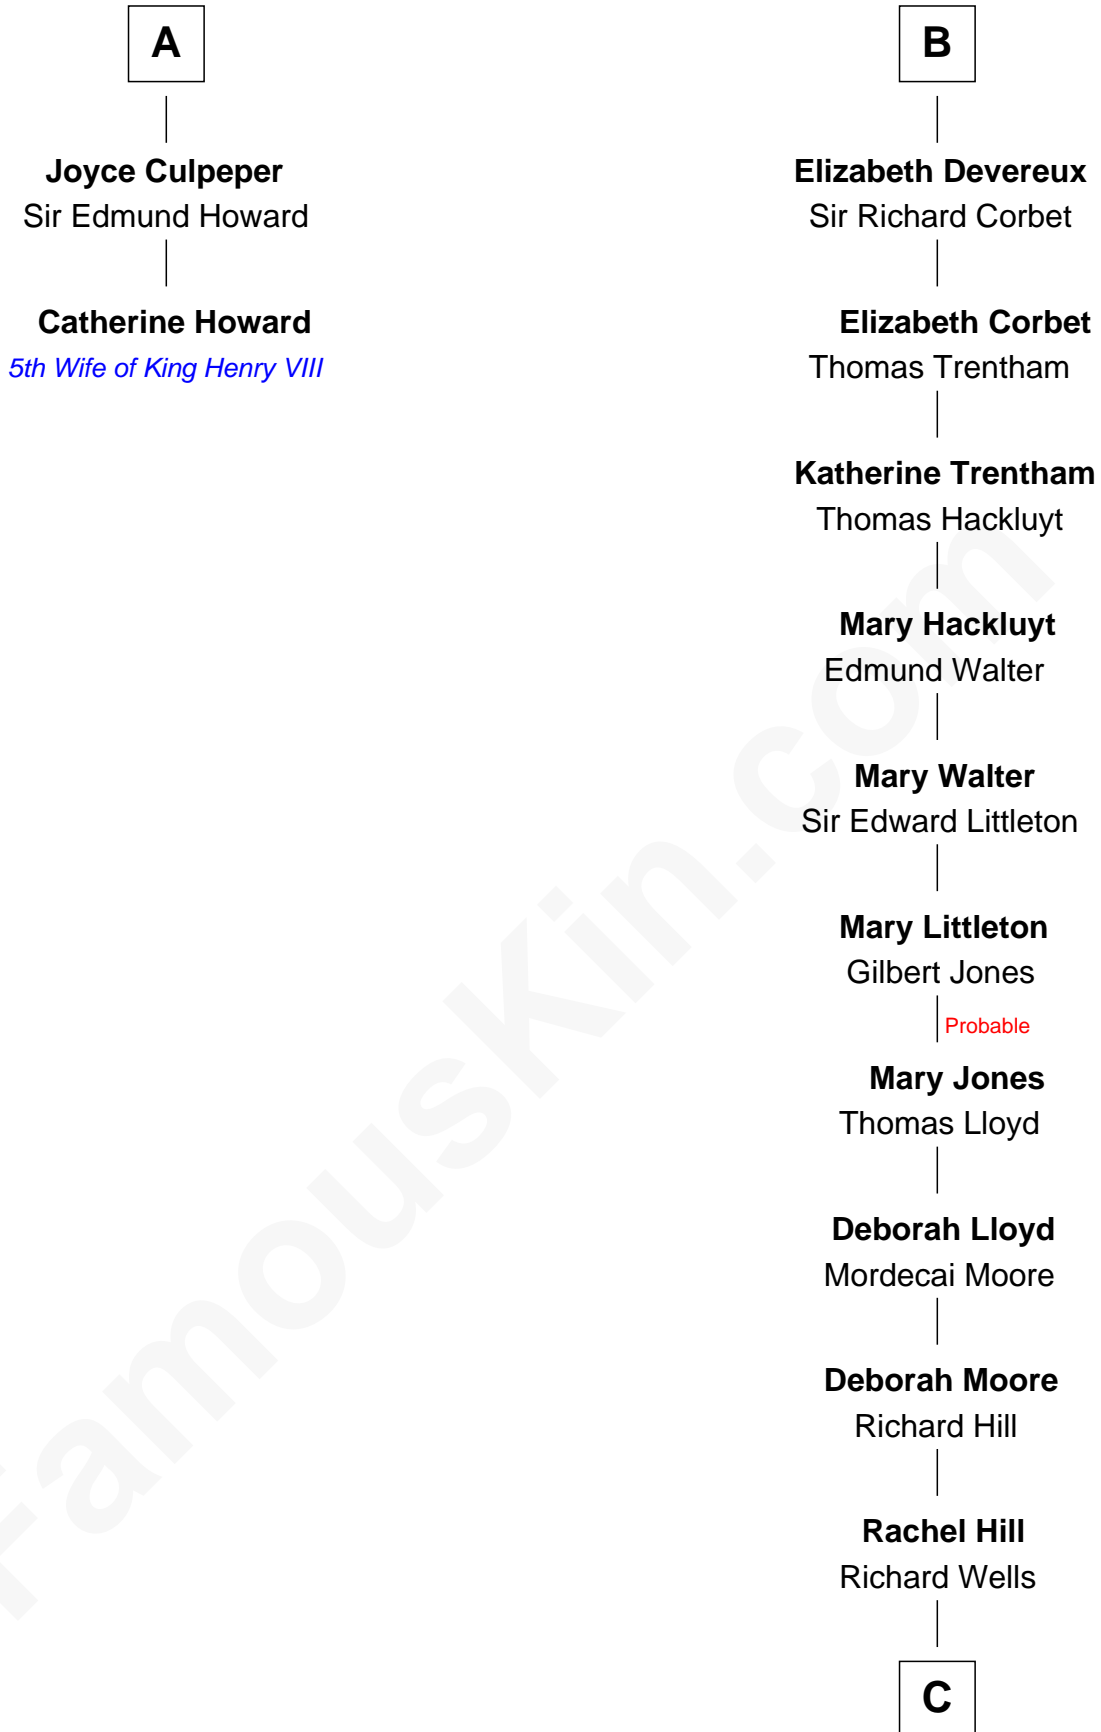

FamousKin.com

Relationship Chart of

Catherine Howard

5th Wife of King Henry VIII

8th cousin 13 times removed of

Orson Welles

Radio, Stage, and Movie Actor

C