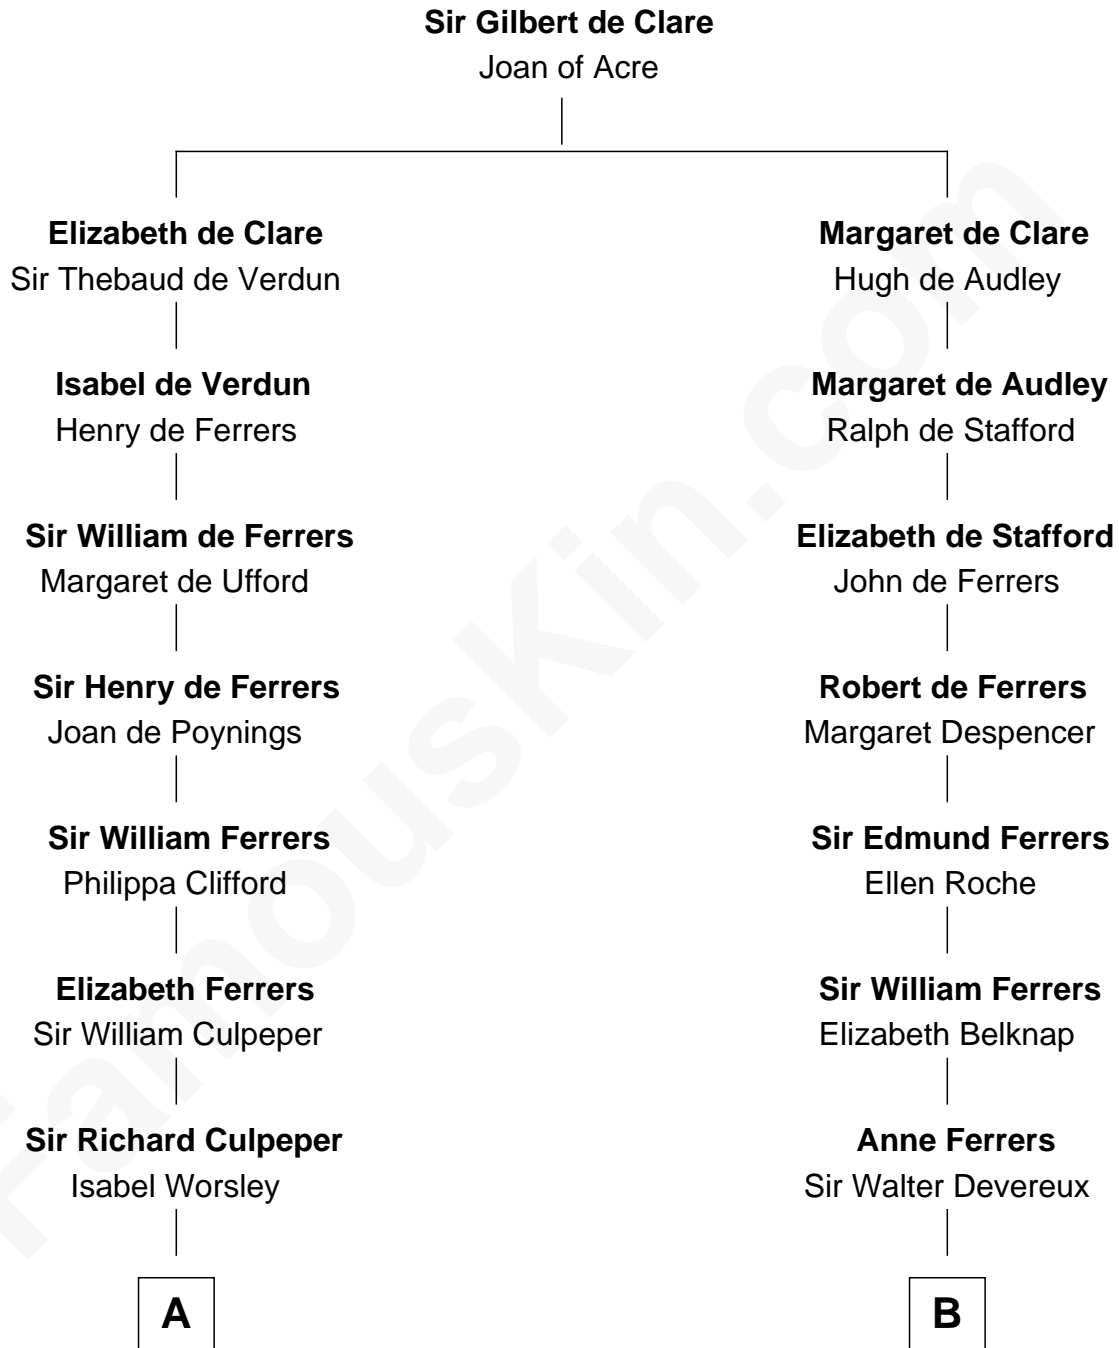

FamousKin.com

Relationship Chart of

Catherine Howard

5th Wife of King Henry VIII

8th cousin 13 times removed of

Orson Welles

Radio, Stage, and Movie Actor

C