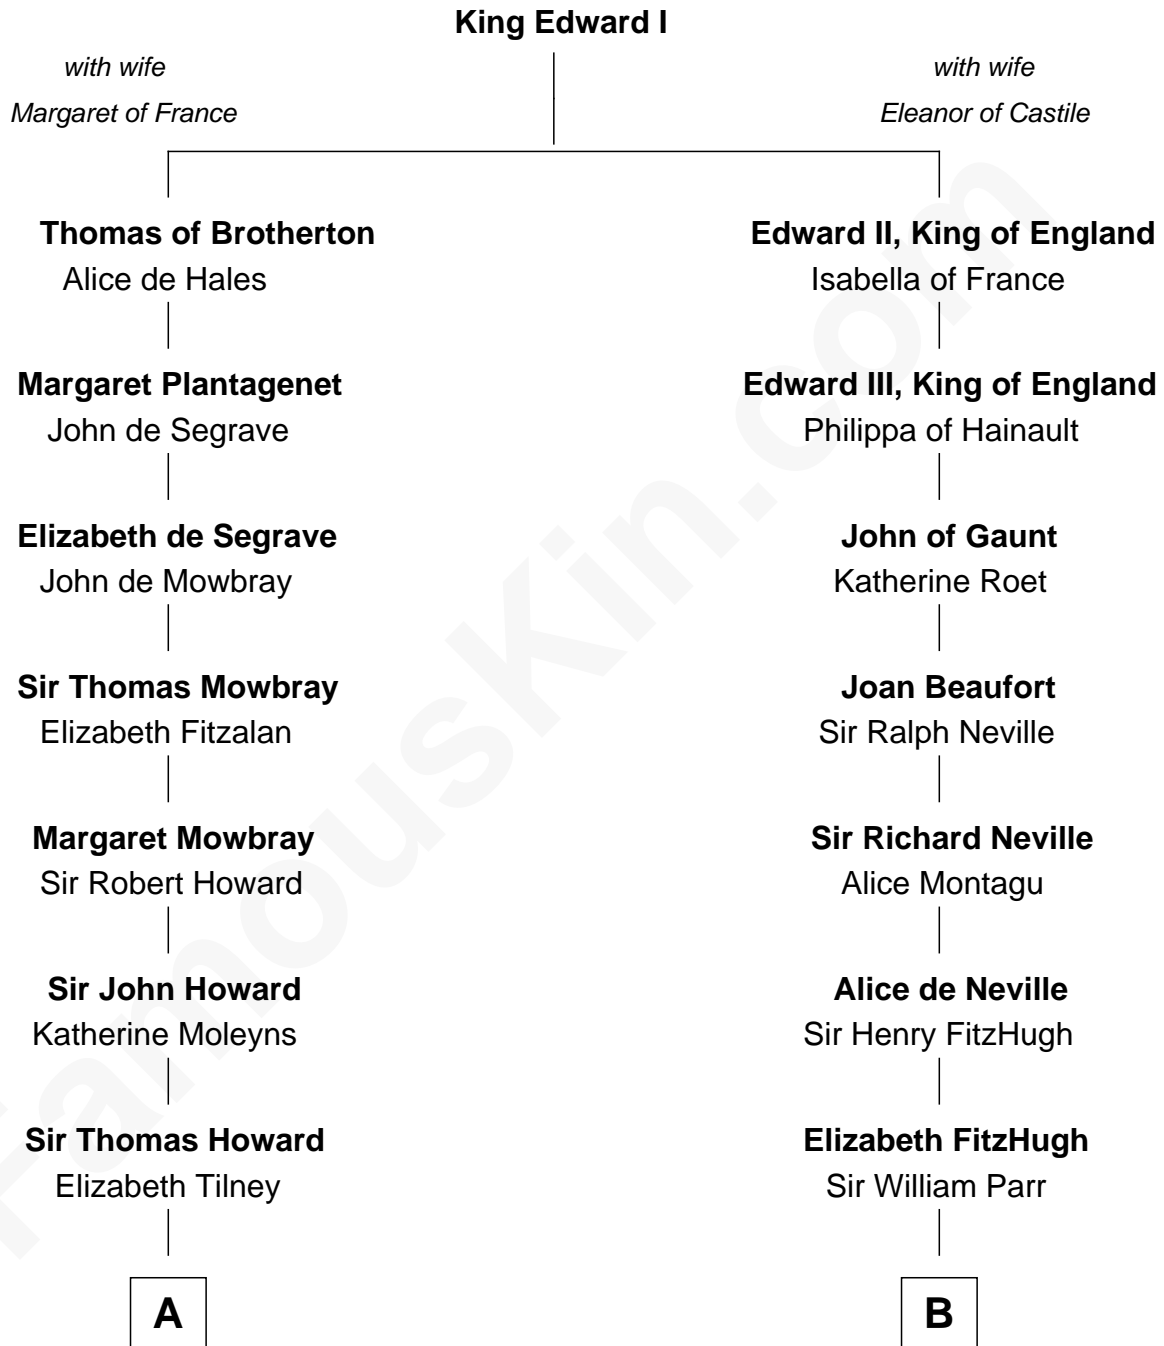

# FamousKin.com Relationship Chart of

**Catherine Howard**

*5th Wife of King Henry VIII*

8th cousin of

**Catherine Parr**

*6th Wife of King Henry VIII*

**A**

**Sir Edmund Howard**

Joyce Culpeper

**Catherine Howard**

*5th Wife of King Henry VIII*

**B**

**Sir Thomas Parr**

Maud Green

**Catherine Parr**

*6th Wife of King Henry VIII*