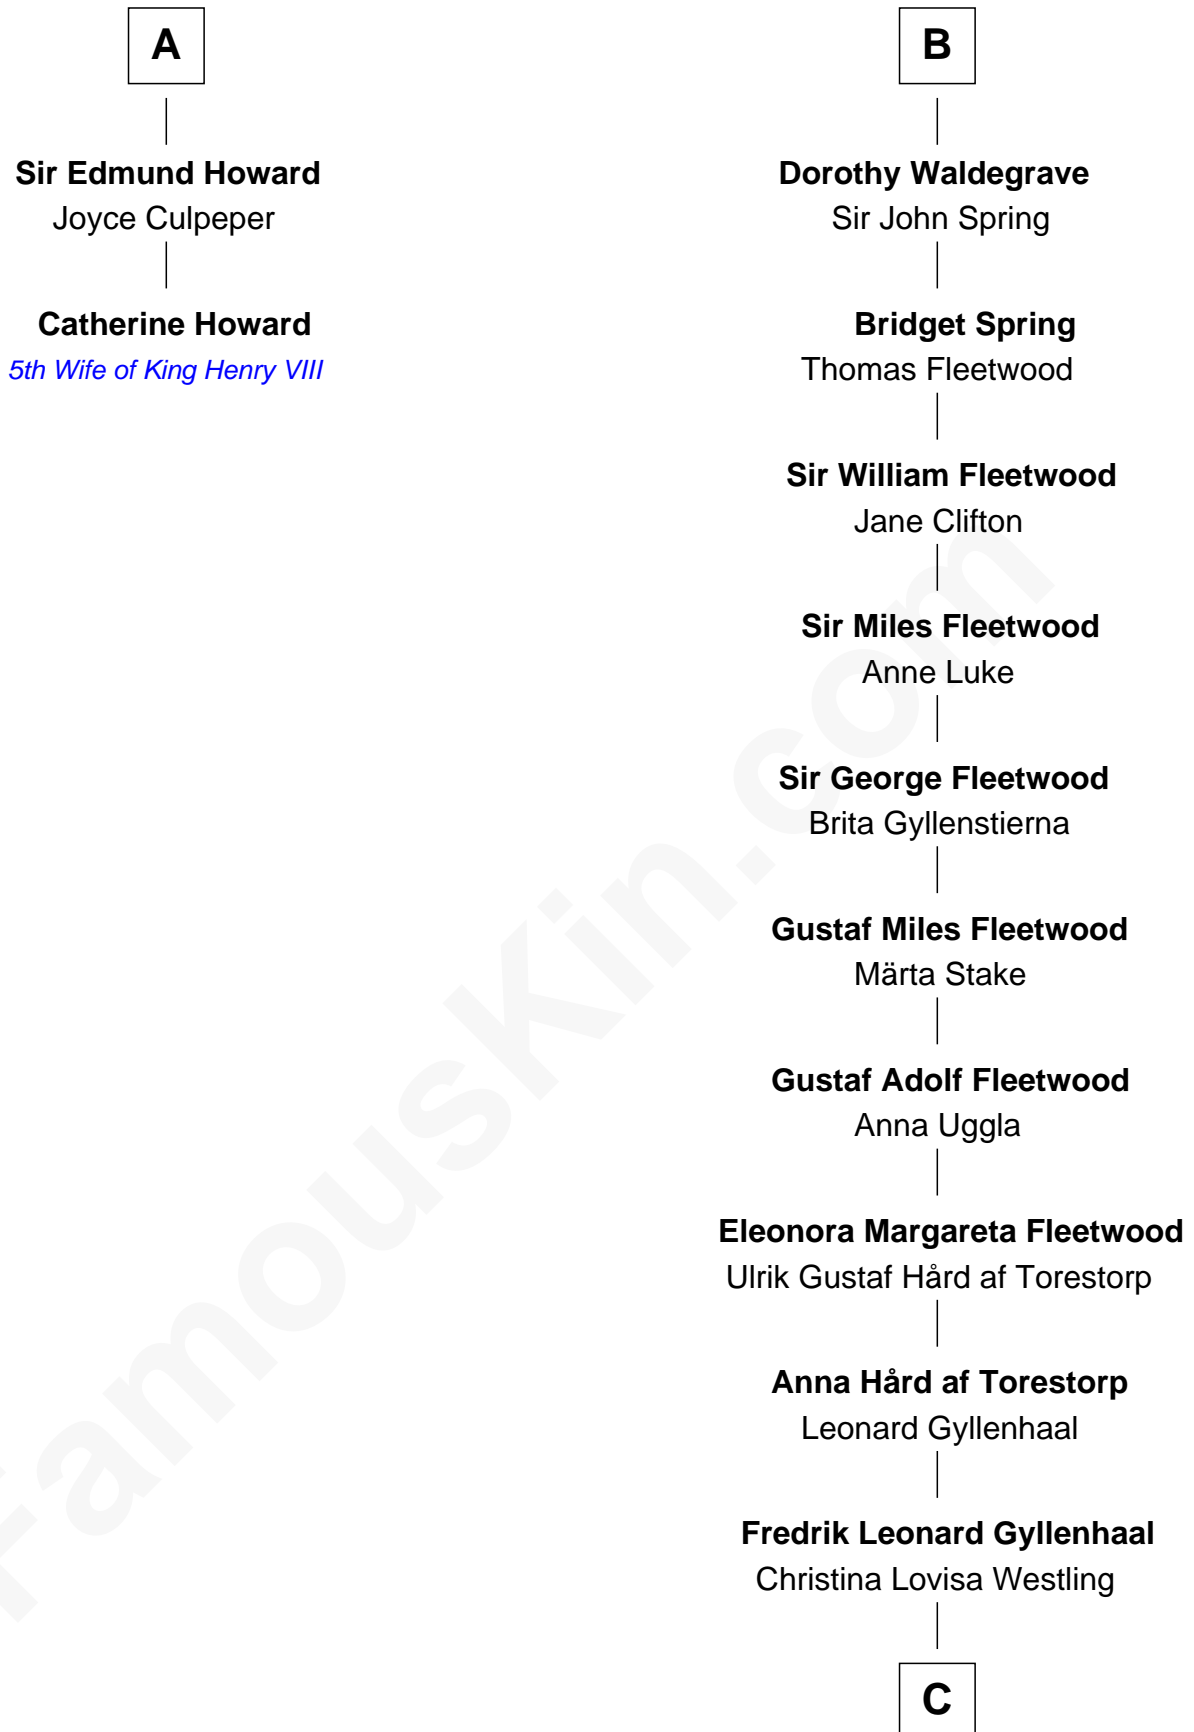

FamousKin.com Relationship Chart of

Catherine Howard

5th Wife of King Henry VIII

8th cousin 13 times removed of

Jake Gyllenhaal

Movie Actor

C

Anders Leonard Gyllenhaal

Selma Amanda Nelson

Leonard Ephraim Gyllenhaal

Philo Pendleton

Hugh Anders Gyllenhaal

Virginia Lowrie Childs

Stephen Roark Gyllenhaal

Naomi Achs

Jake Gyllenhaal