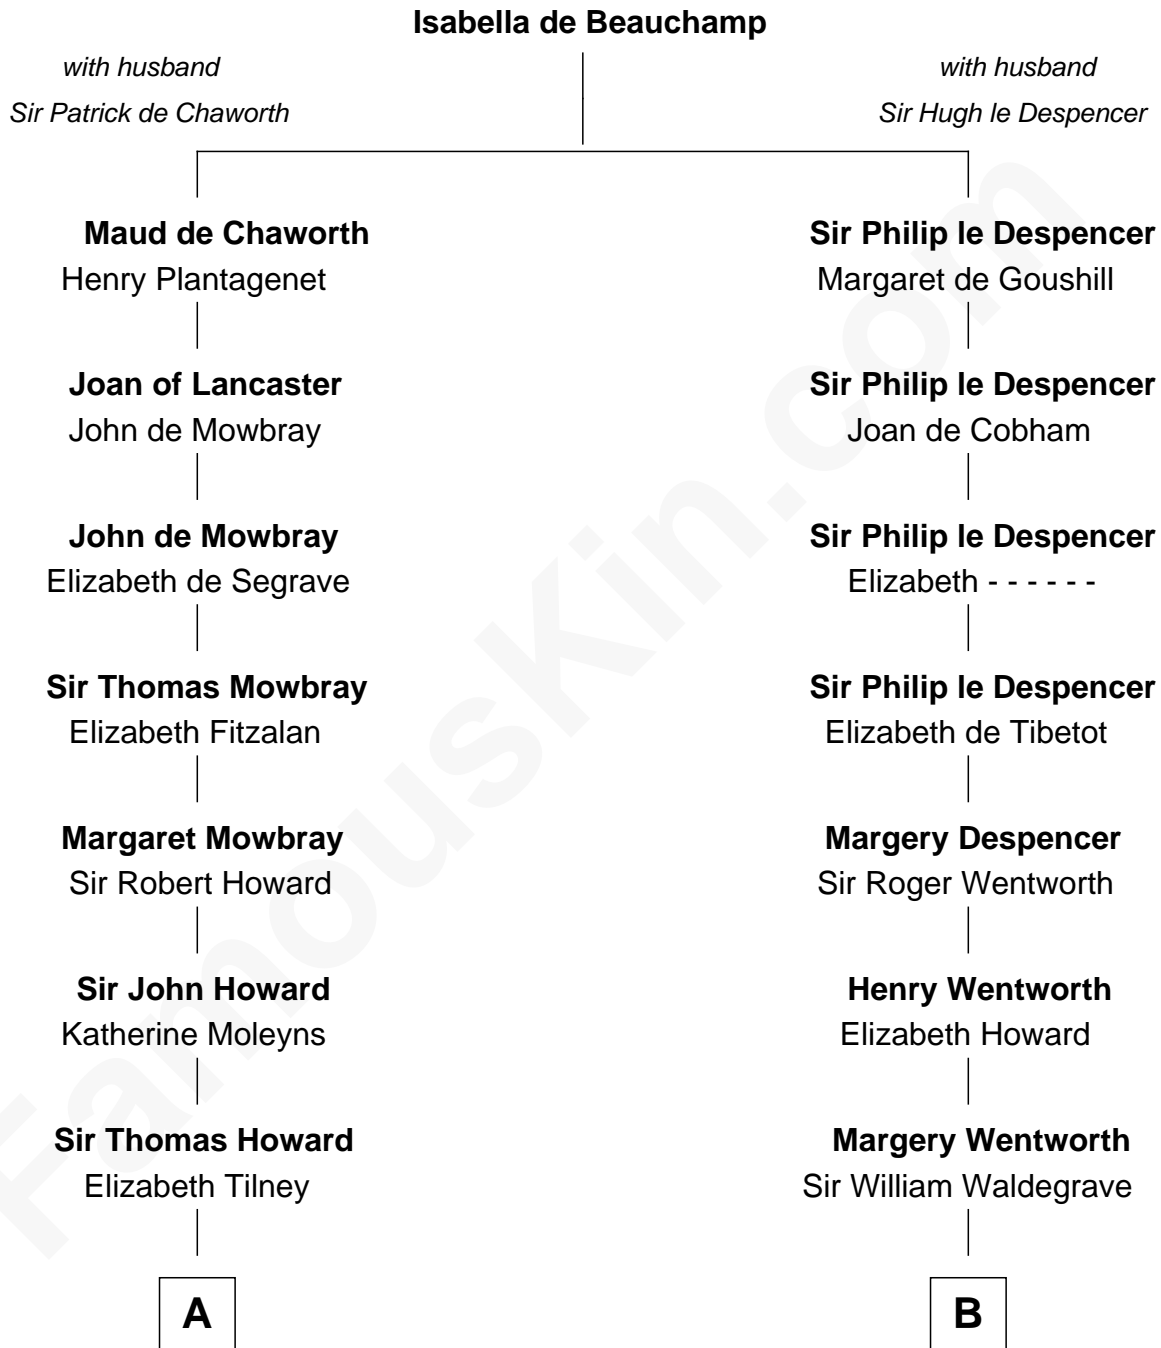

FamousKin.com Relationship Chart of

Catherine Howard

5th Wife of King Henry VIII

8th cousin 13 times removed of

Jake Gyllenhaal

Movie Actor

C

Anders Leonard Gyllenhaal

Selma Amanda Nelson

Leonard Ephraim Gyllenhaal

Philo Pendleton

Hugh Anders Gyllenhaal

Virginia Lowrie Childs

Stephen Roark Gyllenhaal

Naomi Achs

Jake Gyllenhaal