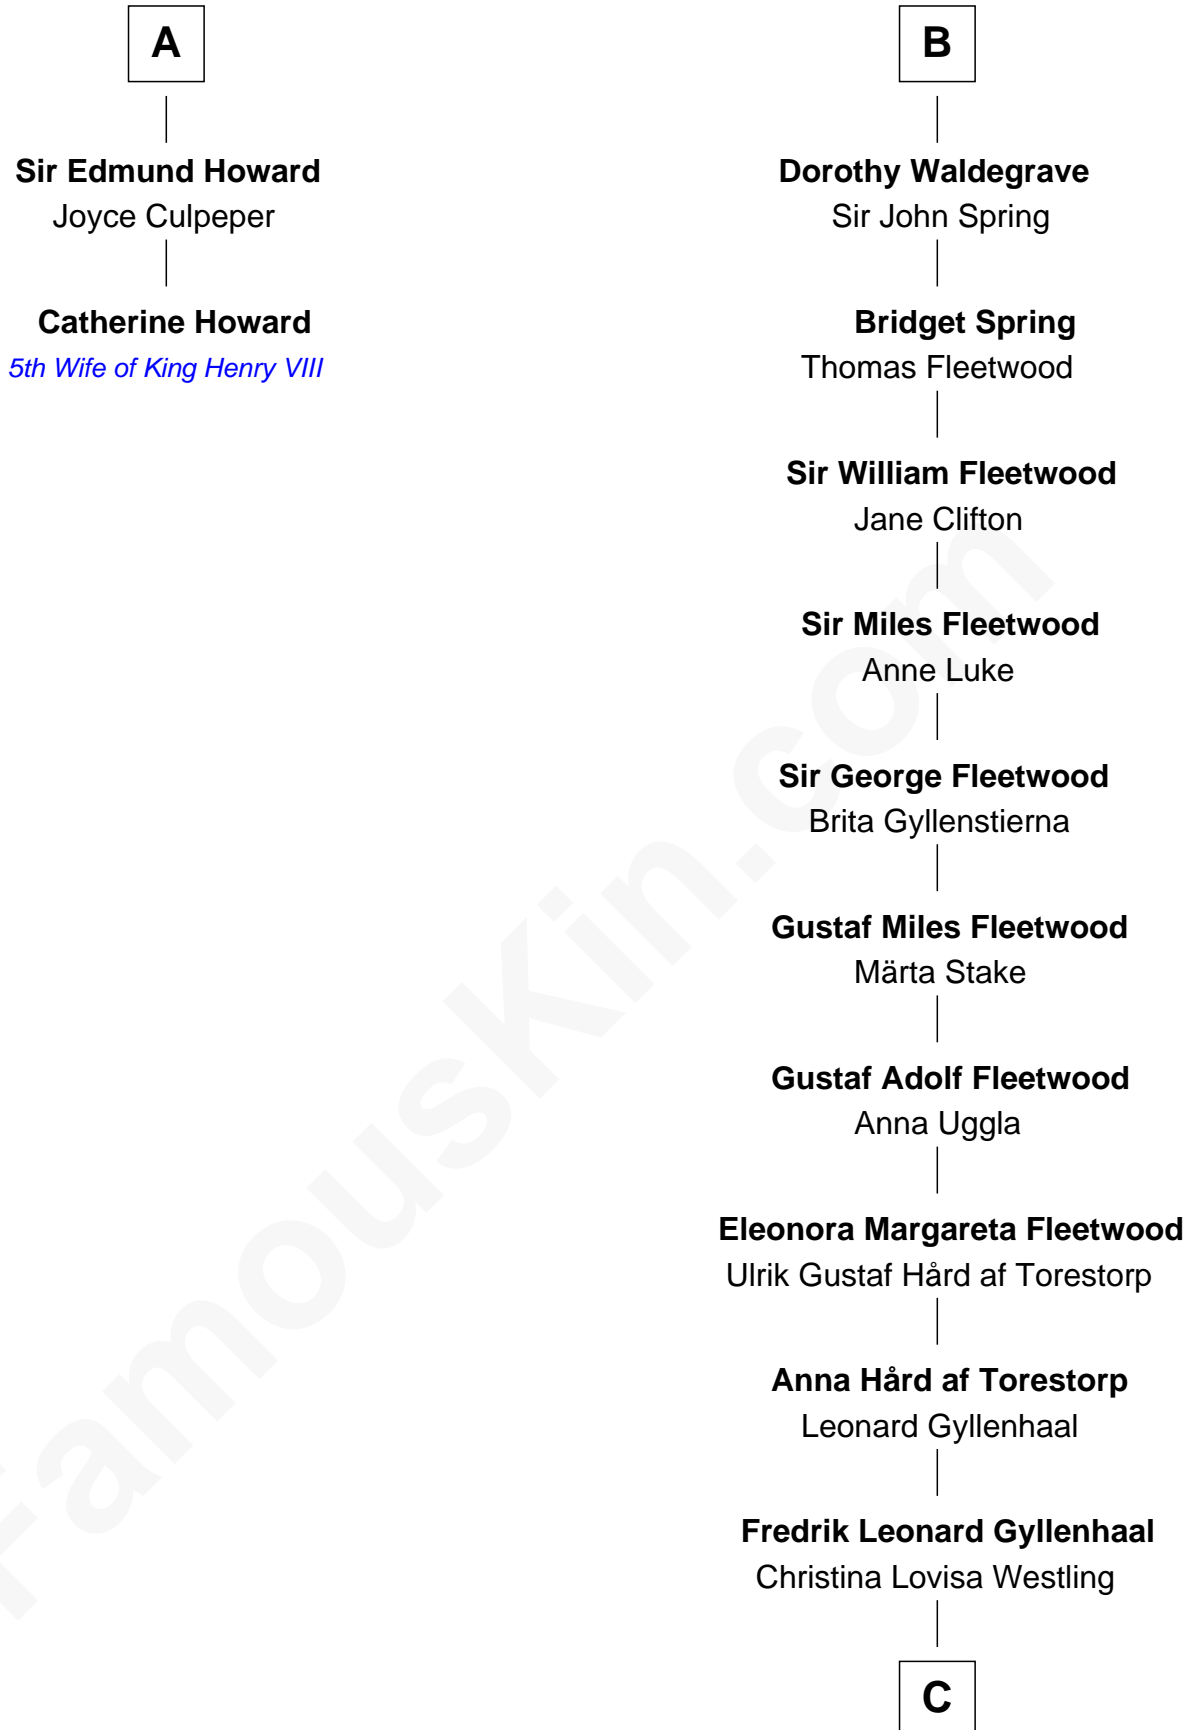

# FamousKin.com Relationship Chart of

**Catherine Howard**

*5th Wife of King Henry VIII*

8th cousin 13 times removed of

**Maggie Gyllenhaal**

*Movie Actress*

**C**

Anders Leonard Gyllenhaal

Selma Amanda Nelson

Leonard Ephraim Gyllenhaal

Philo Pendleton

Hugh Anders Gyllenhaal

Virginia Lowrie Childs

Stephen Roark Gyllenhaal

Naomi Achs

**Maggie Gyllenhaal**