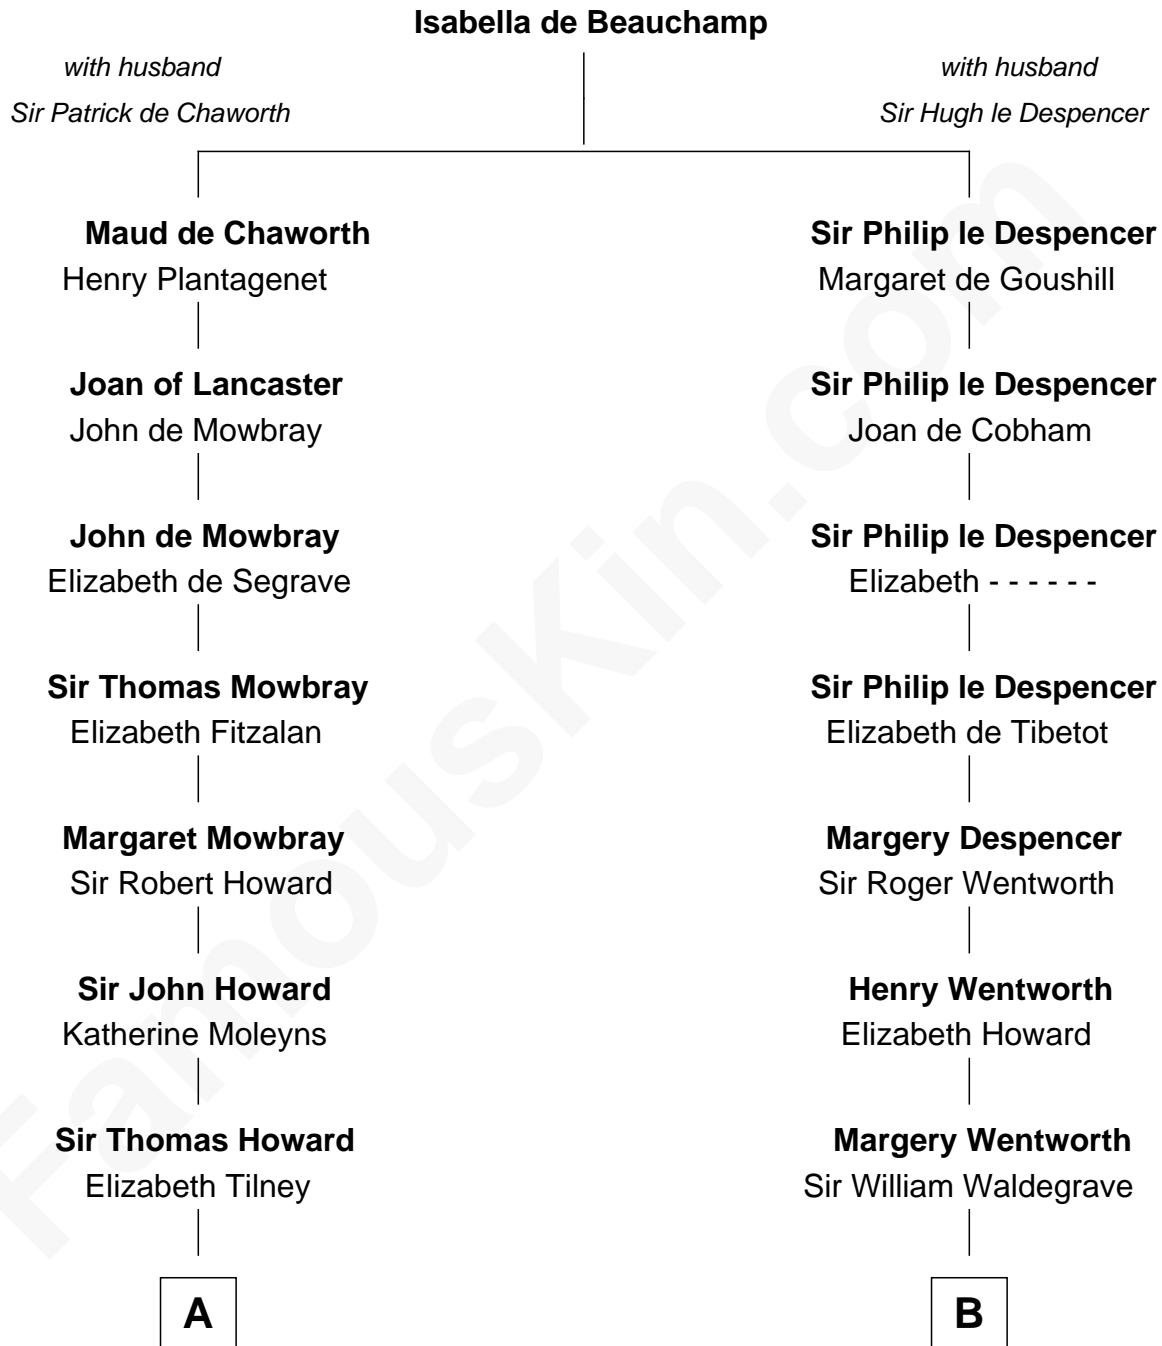

# FamousKin.com Relationship Chart of

**Catherine Howard**

*5th Wife of King Henry VIII*

8th cousin 13 times removed of

**Maggie Gyllenhaal**

*Movie Actress*

**C**

Anders Leonard Gyllenhaal

Selma Amanda Nelson

Leonard Ephraim Gyllenhaal

Philo Pendleton

Hugh Anders Gyllenhaal

Virginia Lowrie Childs

Stephen Roark Gyllenhaal

Naomi Achs

**Maggie Gyllenhaal**