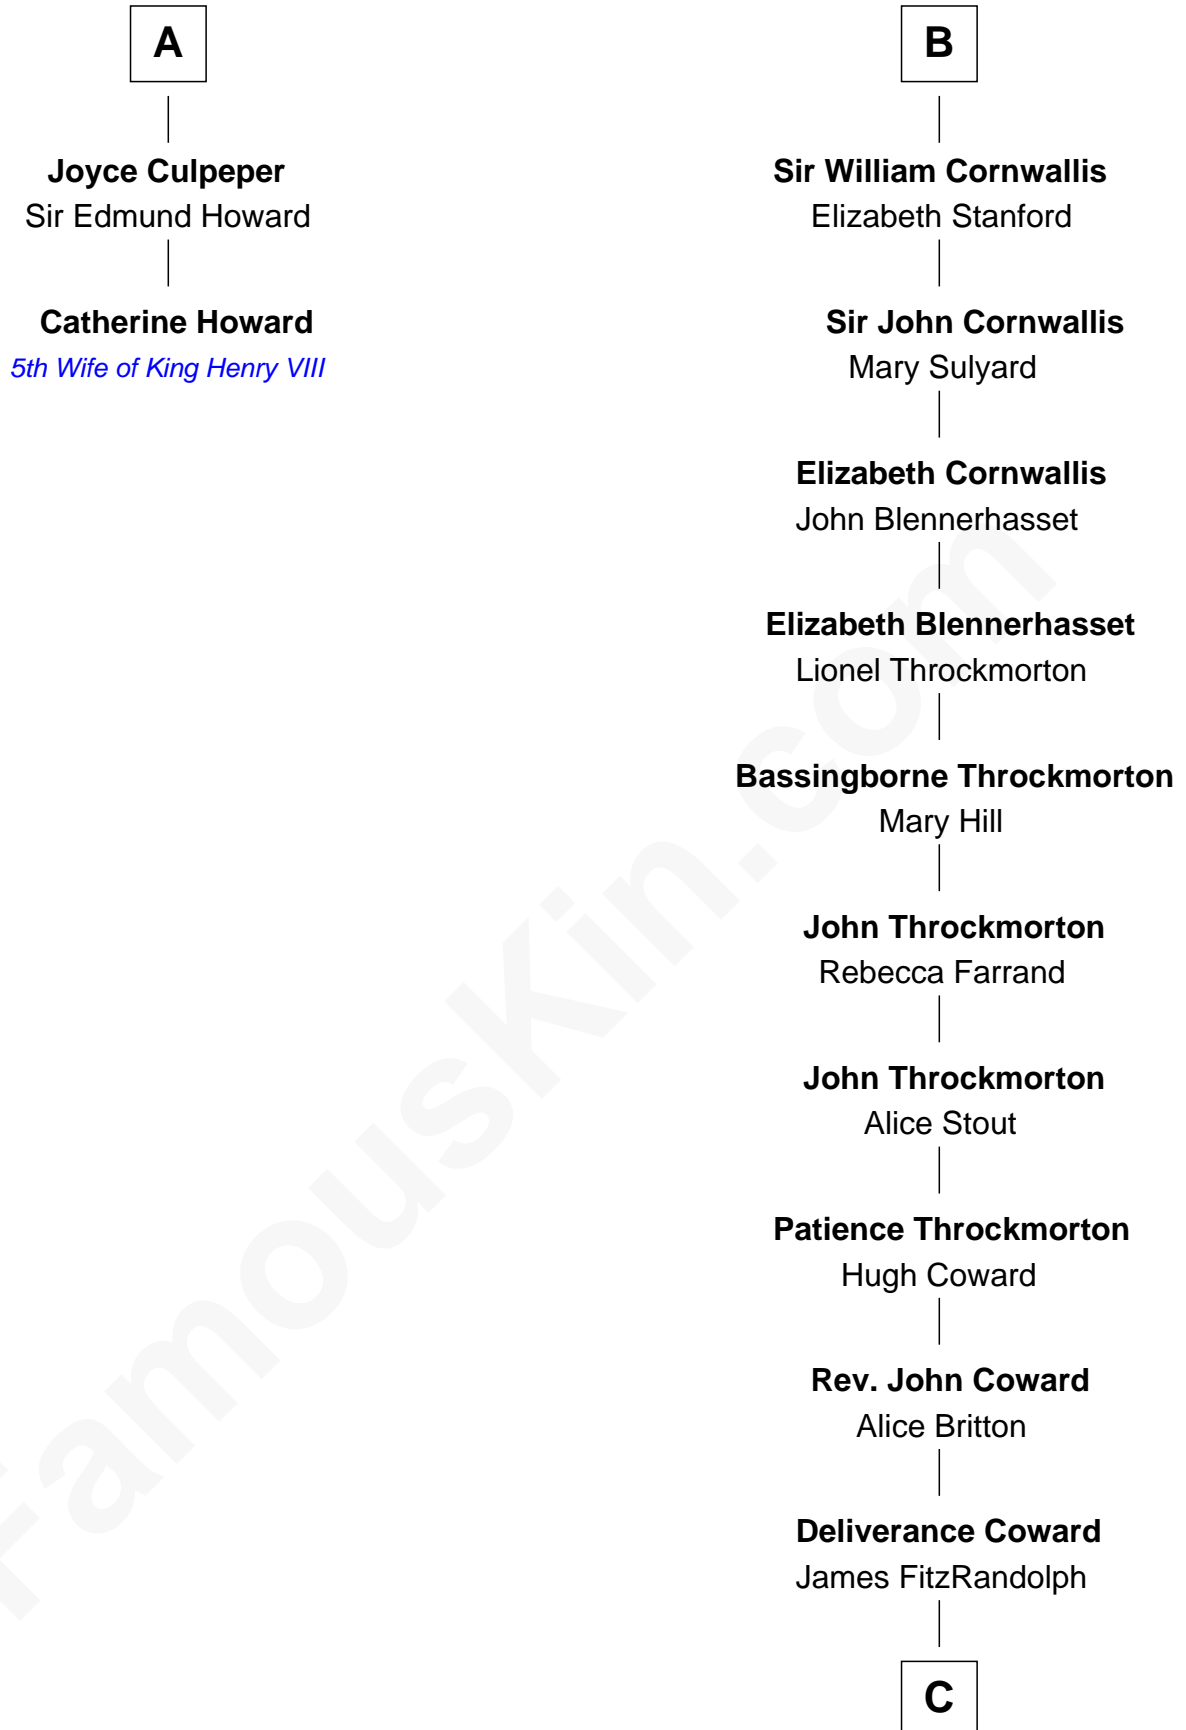

## Relationship Chart of

### Catherine Howard

5th Wife of King Henry VIII

8th cousin 11 times removed of

**General James Longstreet**  
Confederate Army - U.S. Civil War

C

Hannah FitzRandolph

William Longstreet

James Longstreet

Mary Anna Dent

General James Longstreet

*Confederate Army - U.S. Civil War*

FamousKin.com