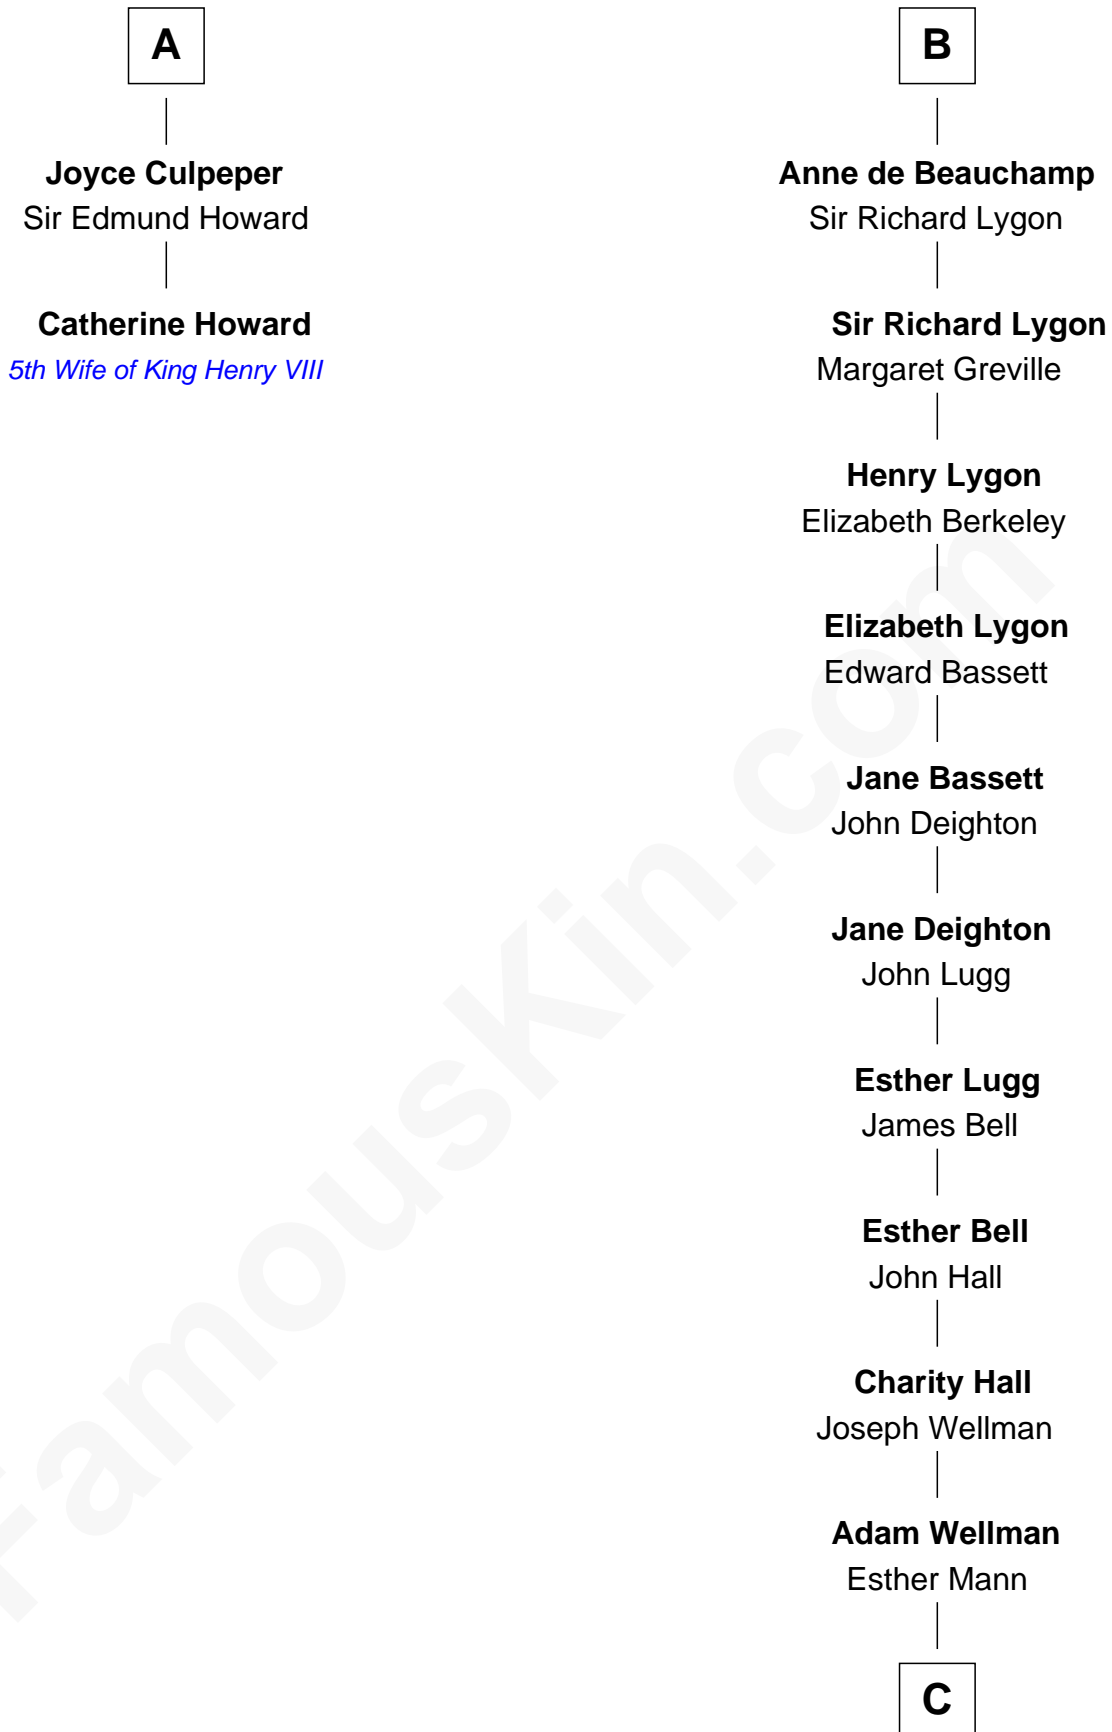

FamousKin.com

Relationship Chart of

Catherine Howard

5th Wife of King Henry VIII

8th cousin 12 times removed of

Jack London

Author of "The Call of the Wild"

C

—
Joel Wellman

Betsey Baker

—
Marshall Daniel Wellman

Eleanor Garrett Jones

—
Flora Wellman

William Henry Chaney

—
Jack London

Author of "The Call of the Wild"