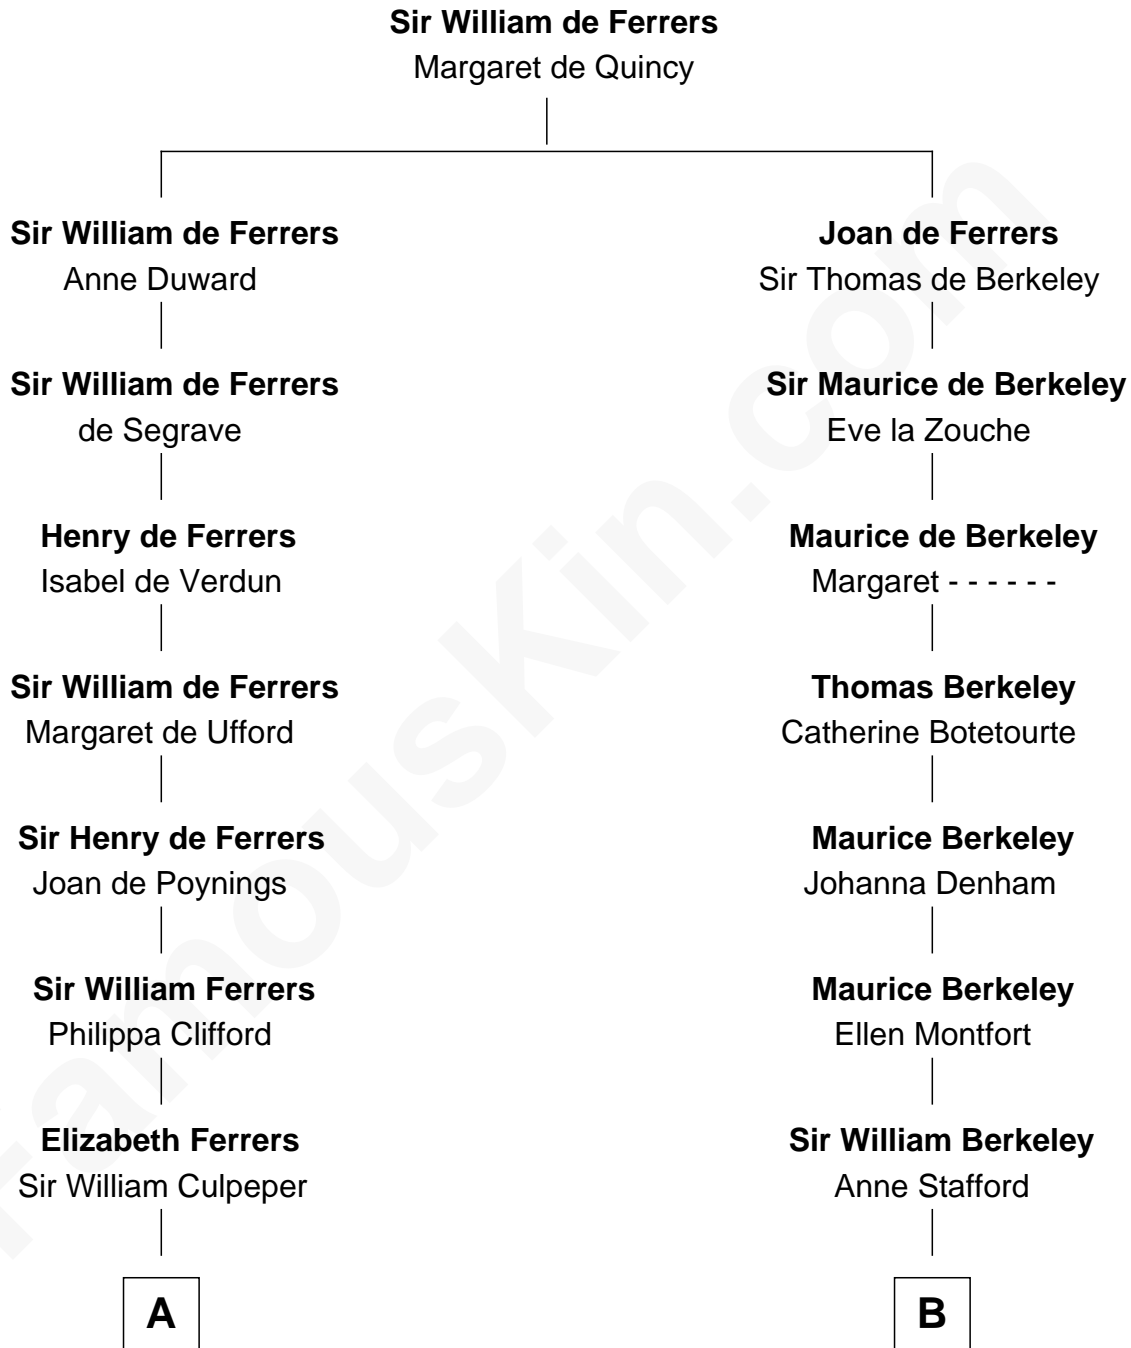

FamousKin.com

Relationship Chart of

Catherine Howard

5th Wife of King Henry VIII

9th cousin 11 times removed of

Jack London

Author of "The Call of the Wild"

C

—
Joel Wellman

Betsey Baker
—

—
Marshall Daniel Wellman

Eleanor Garrett Jones
—

—
Flora Wellman

William Henry Chaney
—

—
Jack London

Author of "The Call of the Wild"