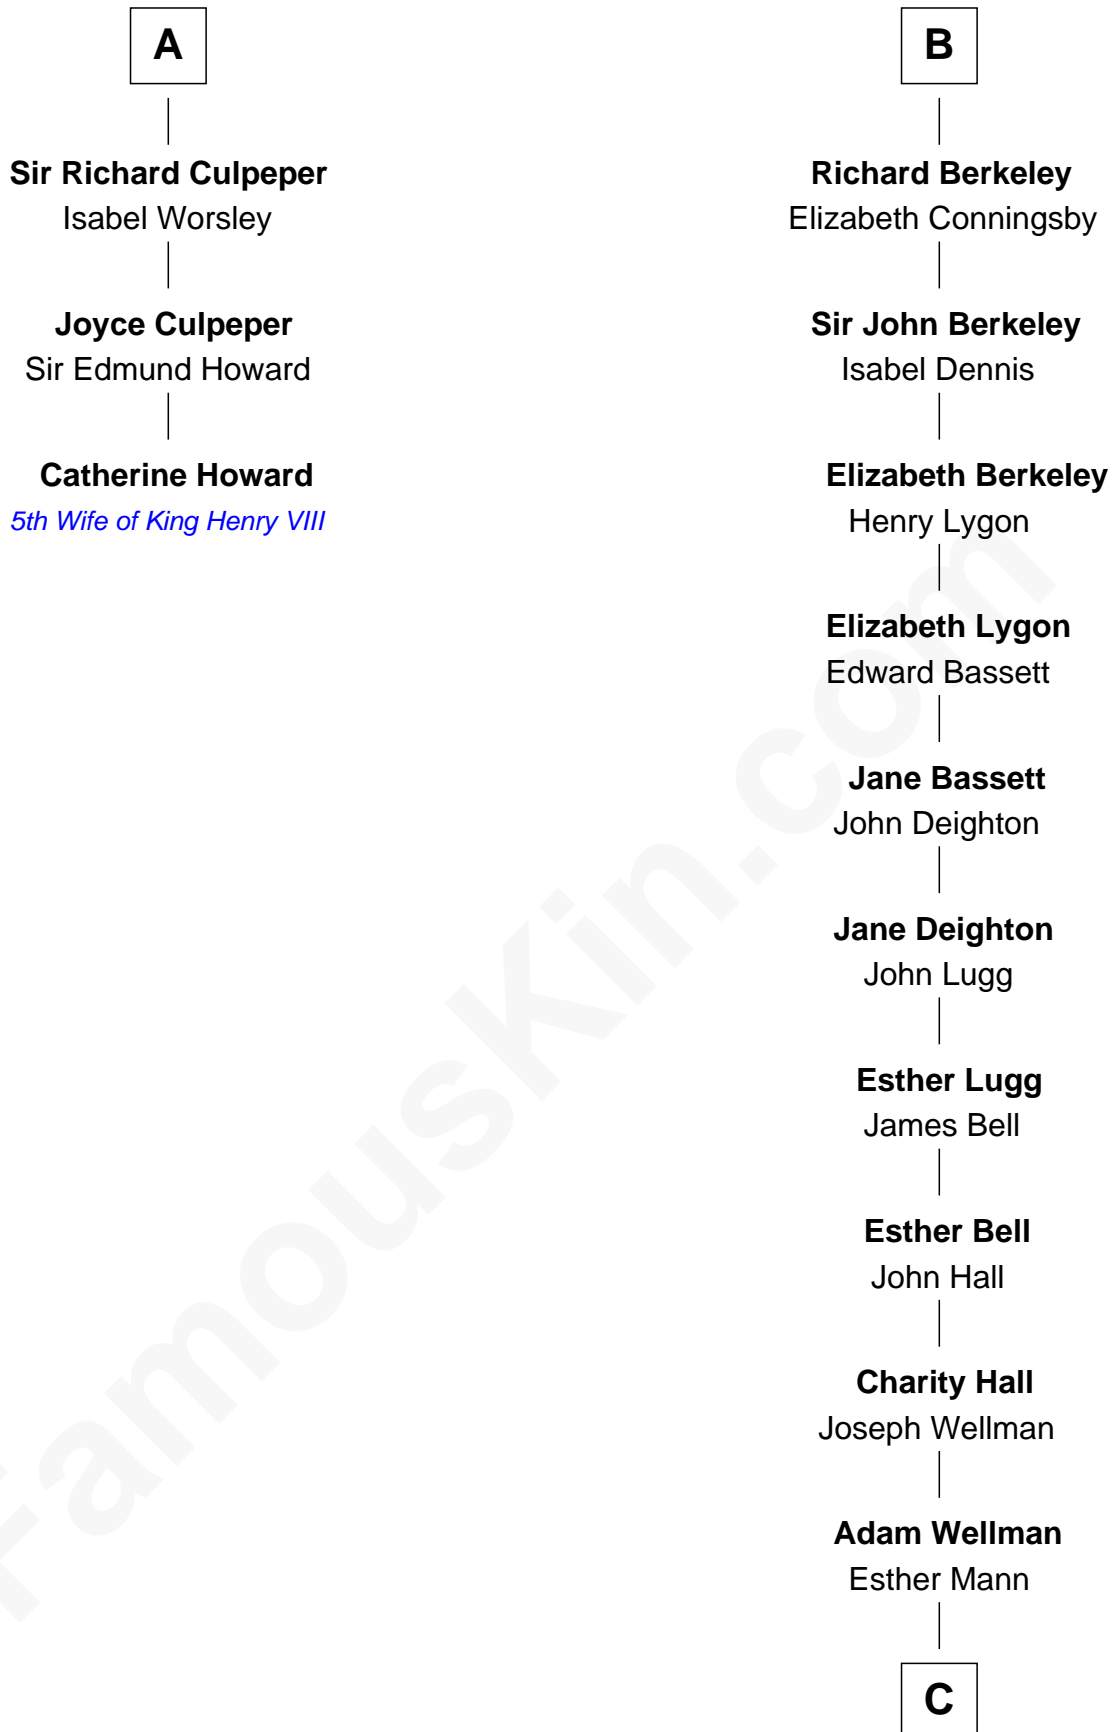

FamousKin.com

Relationship Chart of

Catherine Howard

5th Wife of King Henry VIII

9th cousin 11 times removed of

Jack London

Author of "The Call of the Wild"

C