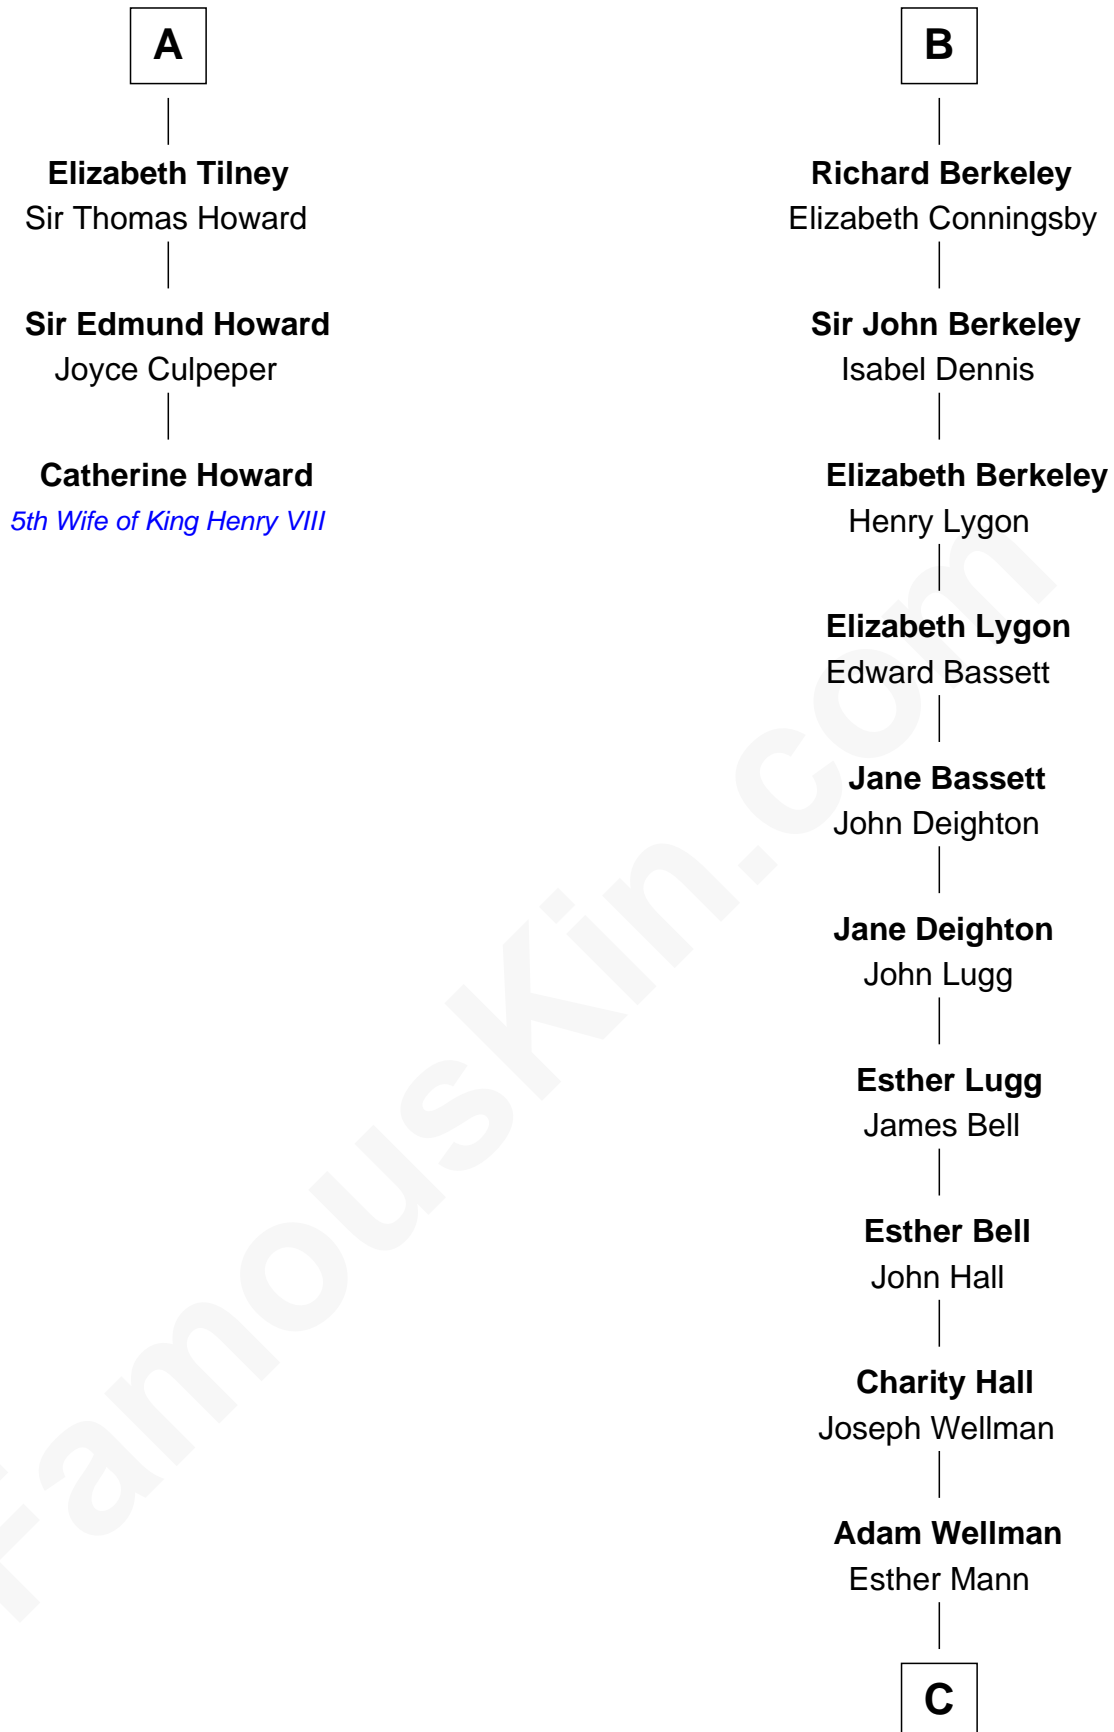

FamousKin.com

Relationship Chart of

Catherine Howard

5th Wife of King Henry VIII

9th cousin 11 times removed of

Jack London

Author of "The Call of the Wild"

Sir William de Cantilupe

Eve de Braiose

C

—
Joel Wellman

Betsey Baker

—
Marshall Daniel Wellman

Eleanor Garrett Jones

—
Flora Wellman

William Henry Chaney