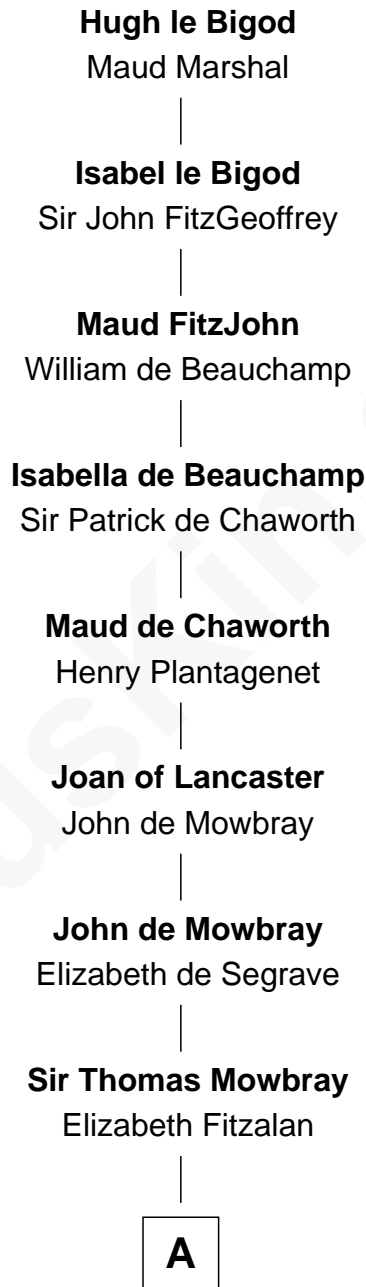

# FamousKin.com Relationship Chart of

**Catherine Howard**

*5th Wife of King Henry VIII*

10th Great-granddaughter of

**Hugh le Bigod**

*Magna Carta Surety*

**A**

—  
**Margaret Mowbray**

Sir Robert Howard

—  
**Sir John Howard**

Katherine Moleyns

—  
**Sir Thomas Howard**

Elizabeth Tilney

—  
**Sir Edmund Howard**

Joyce Culpeper

—  
**Catherine Howard**

*5th Wife of King Henry VIII*