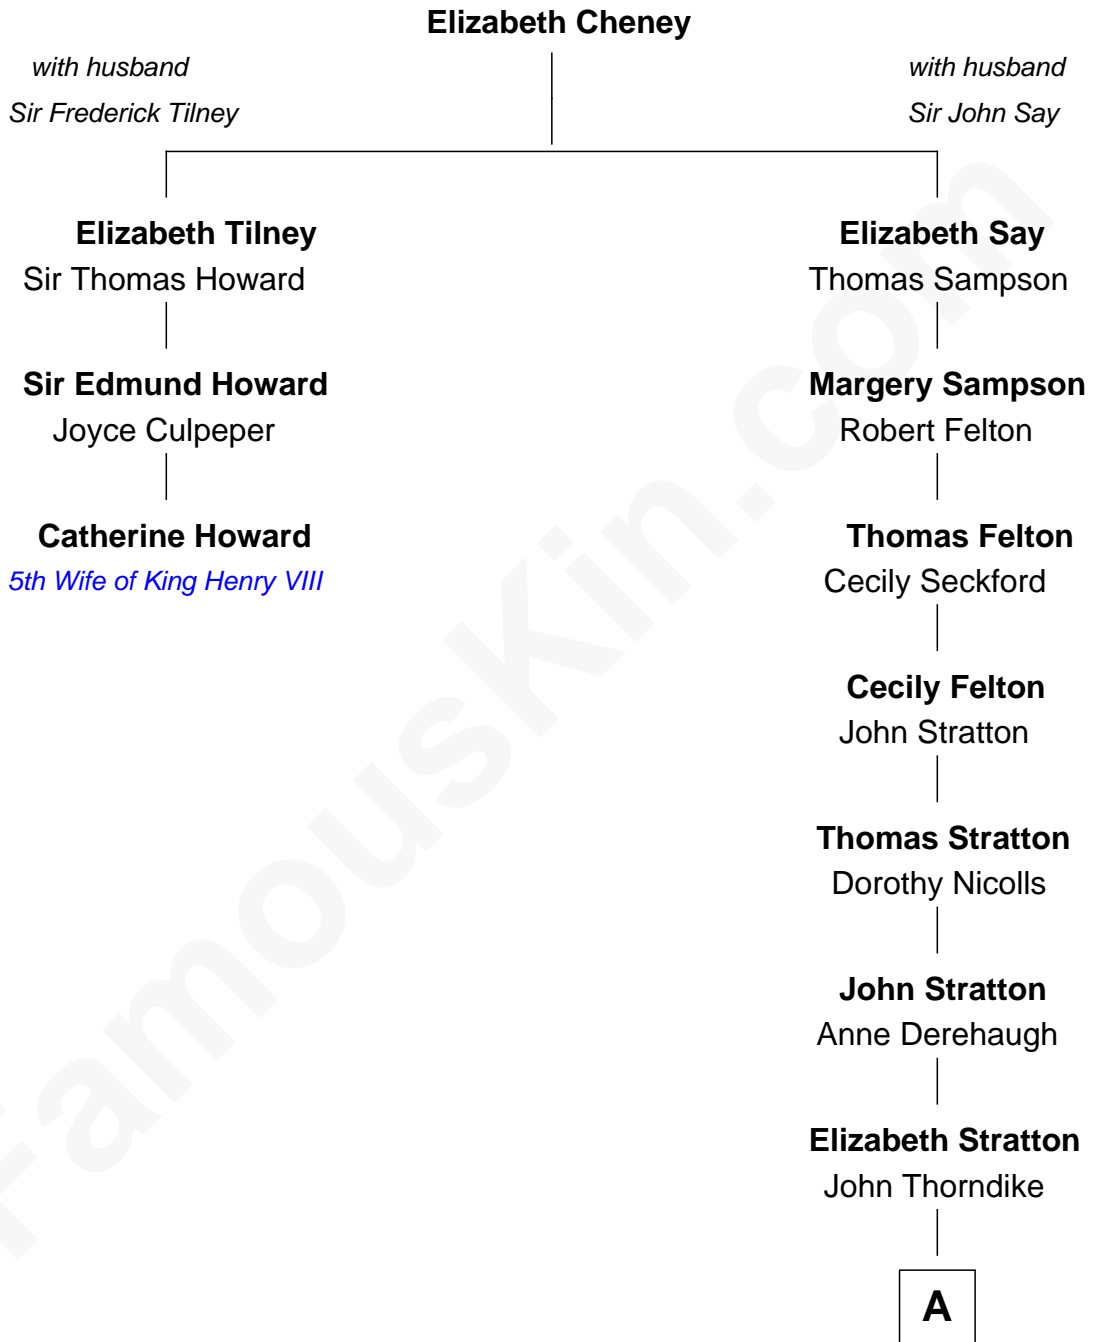

## Relationship Chart of

### Catherine Howard

*5th Wife of King Henry VIII*

2nd cousin 14 times removed of

**John Kerry**

*68th U.S. Secretary of State*

**A**

**Paul Thorndike**

Mary Patch