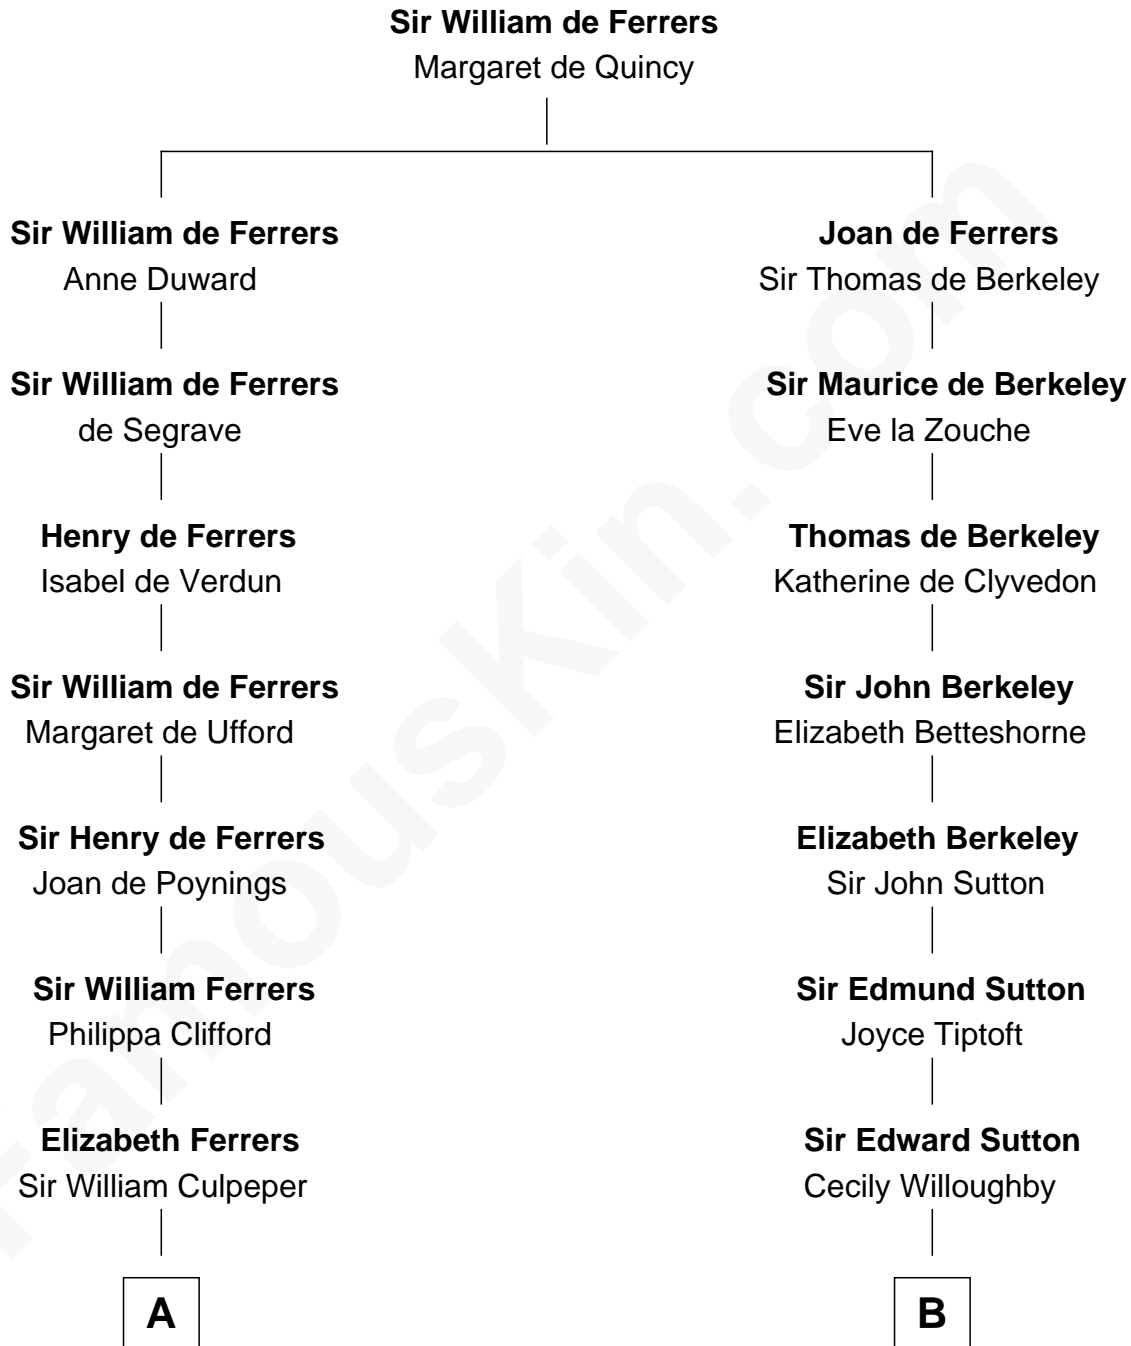

FamousKin.com

Relationship Chart of

Catherine Howard

5th Wife of King Henry VIII

9th cousin 10 times removed of

John Kerry

68th U.S. Secretary of State

C

Margaret Tyndal Winthrop

James Grant Forbes

Rosemary Isabel Forbes

Richard John Kerry

John Kerry

68th U.S. Secretary of State

FamousKin.com