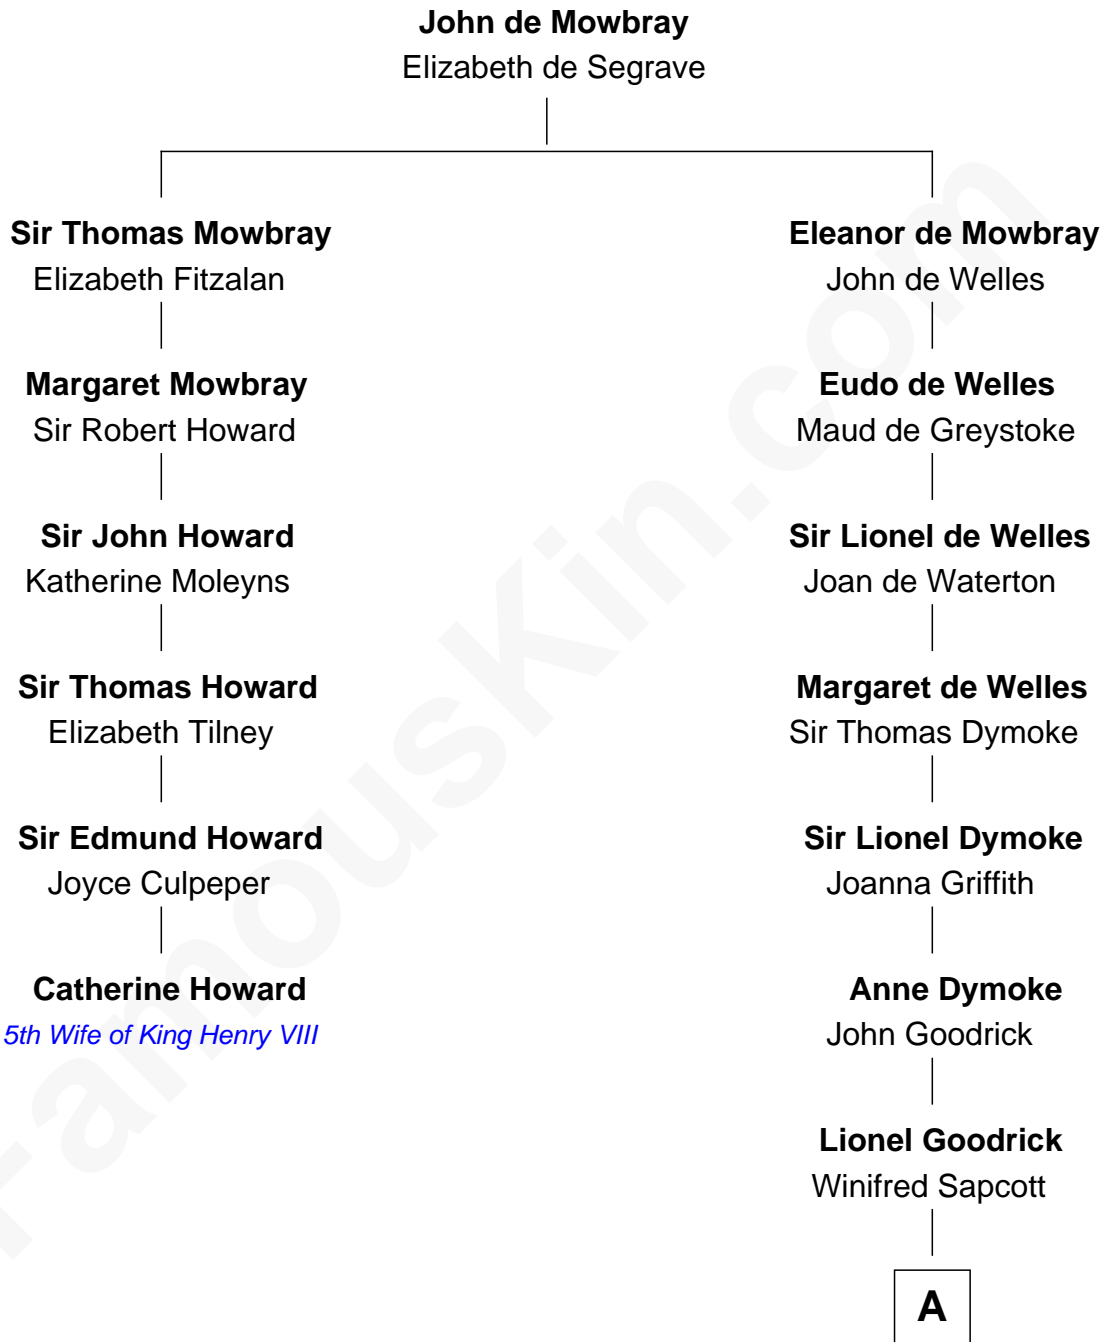

FamousKin.com

Relationship Chart of

Catherine Howard

5th Wife of King Henry VIII

5th cousin 14 times removed of

Lucille Ball

TV Actress - "I Love Lucy"

A