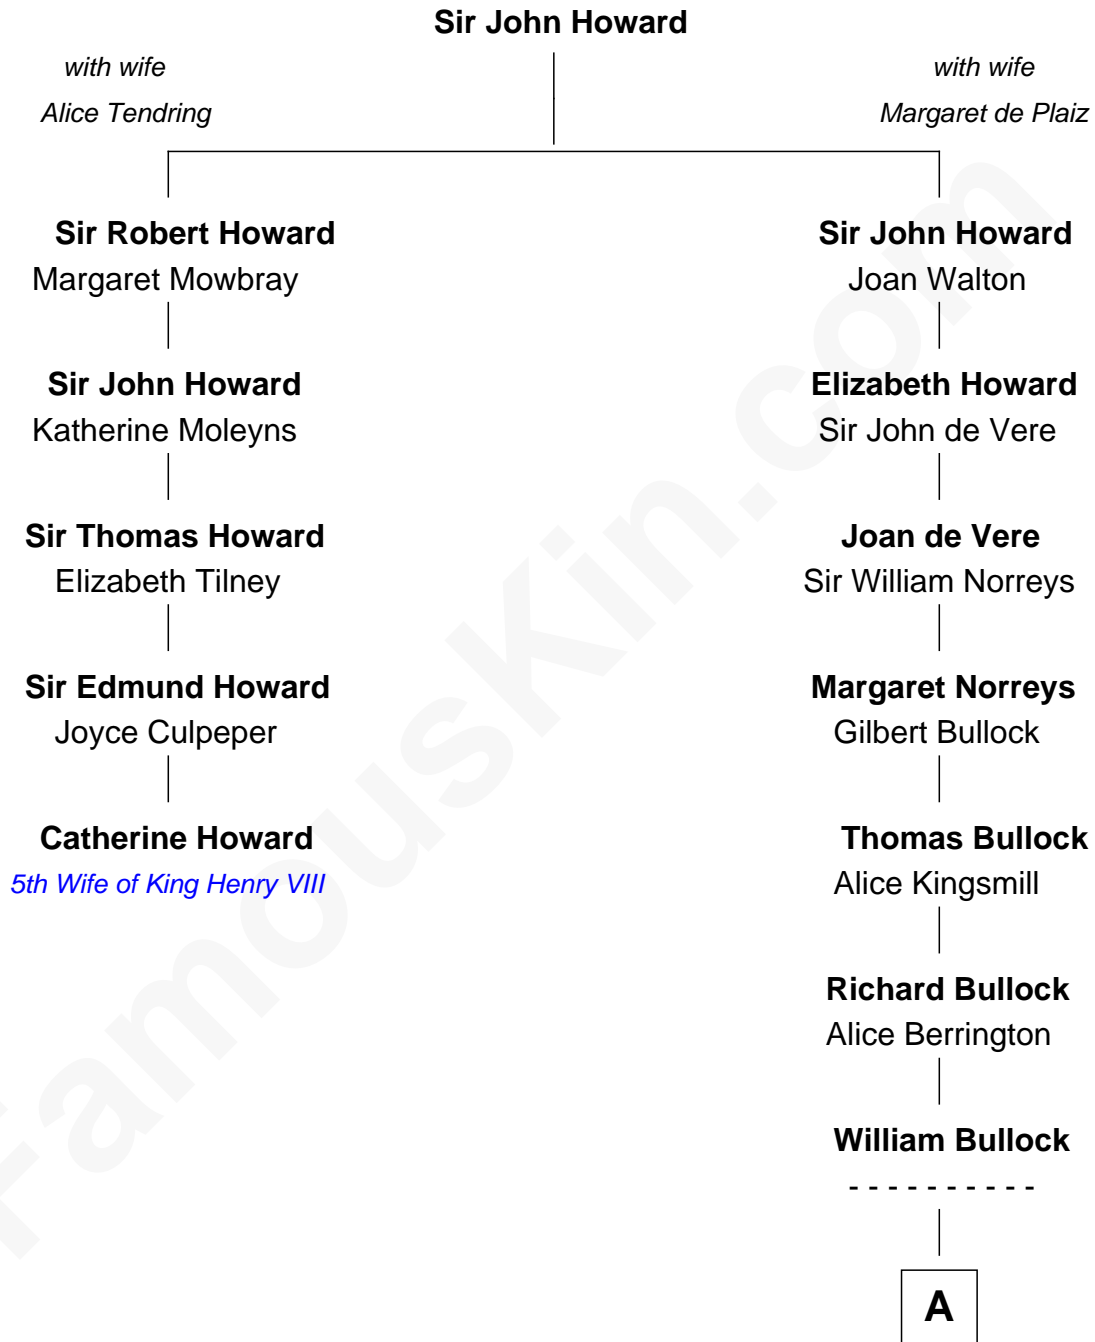

FamousKin.com Relationship Chart of Catherine Howard

5th Wife of King Henry VIII

4th cousin 16 times removed of

Brian Wilson

Co-Founder of The Beach Boys

A

Elizabeth Bullock
Augustine Clement

Elizabeth Clement
William Sumner

William Sumner
Hannah Henschman

Hezekiah Sumner
Abigail Bidwell

William Sumner
Hannah Clark

Ebenezer Sumner
Persis Pease

Persis Sumner
Nathan Warren

Ithamer Hibbard Warren
Lydia Peck

Marilla Warren
Henry Wilson