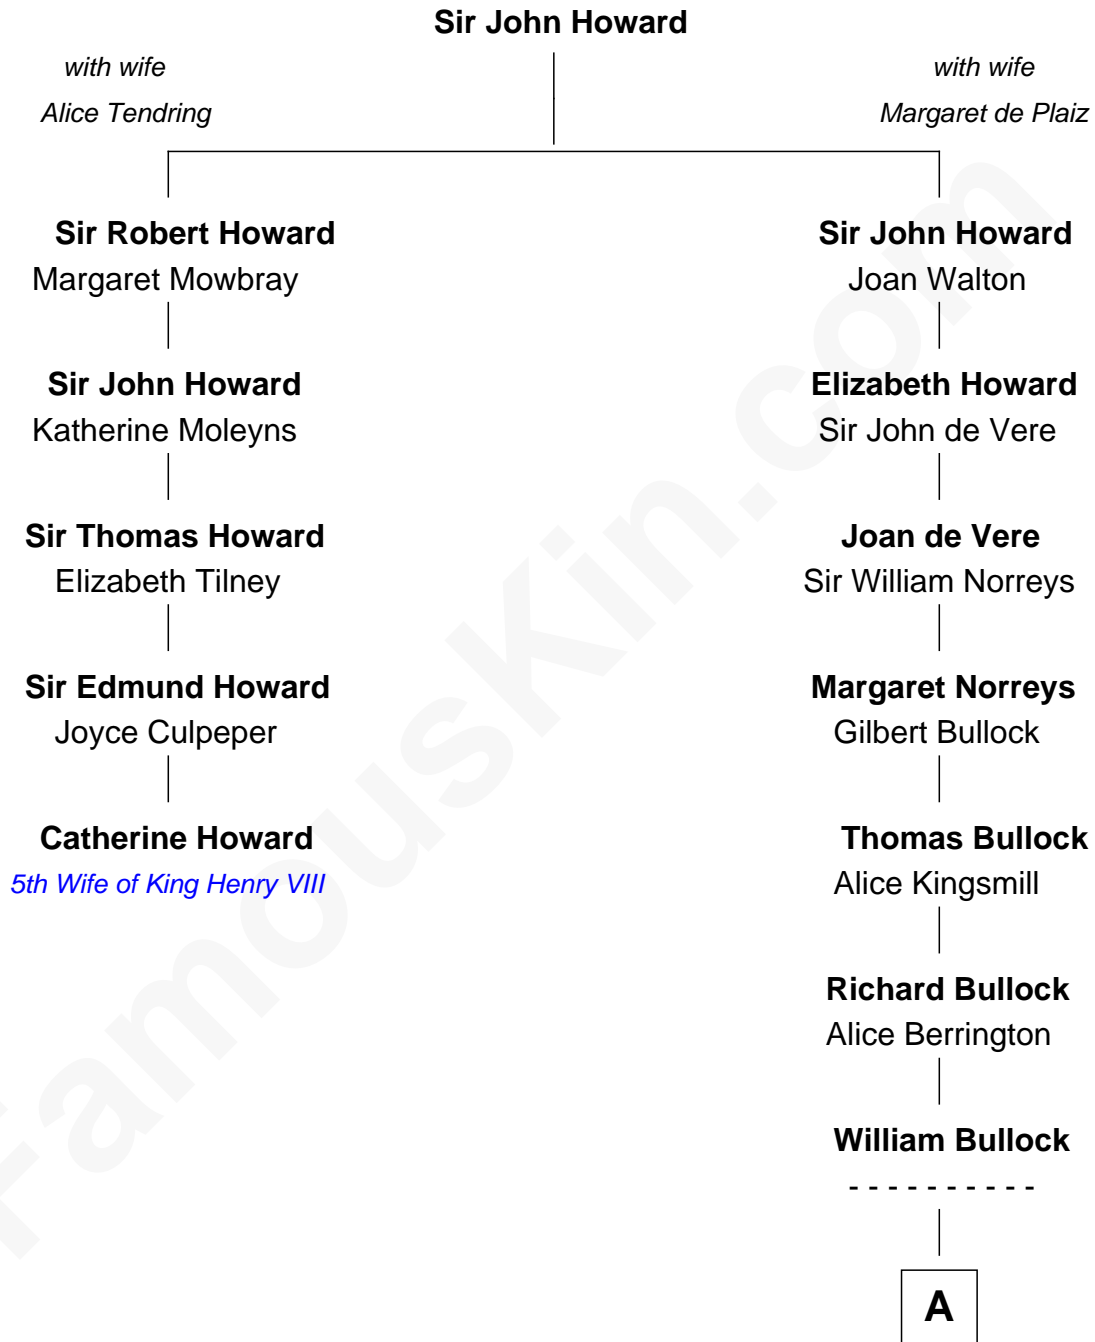

FamousKin.com

Relationship Chart of

Catherine Howard

5th Wife of King Henry VIII

4th cousin 16 times removed of

Carl Wilson

Co-Founder of The Beach Boys

A